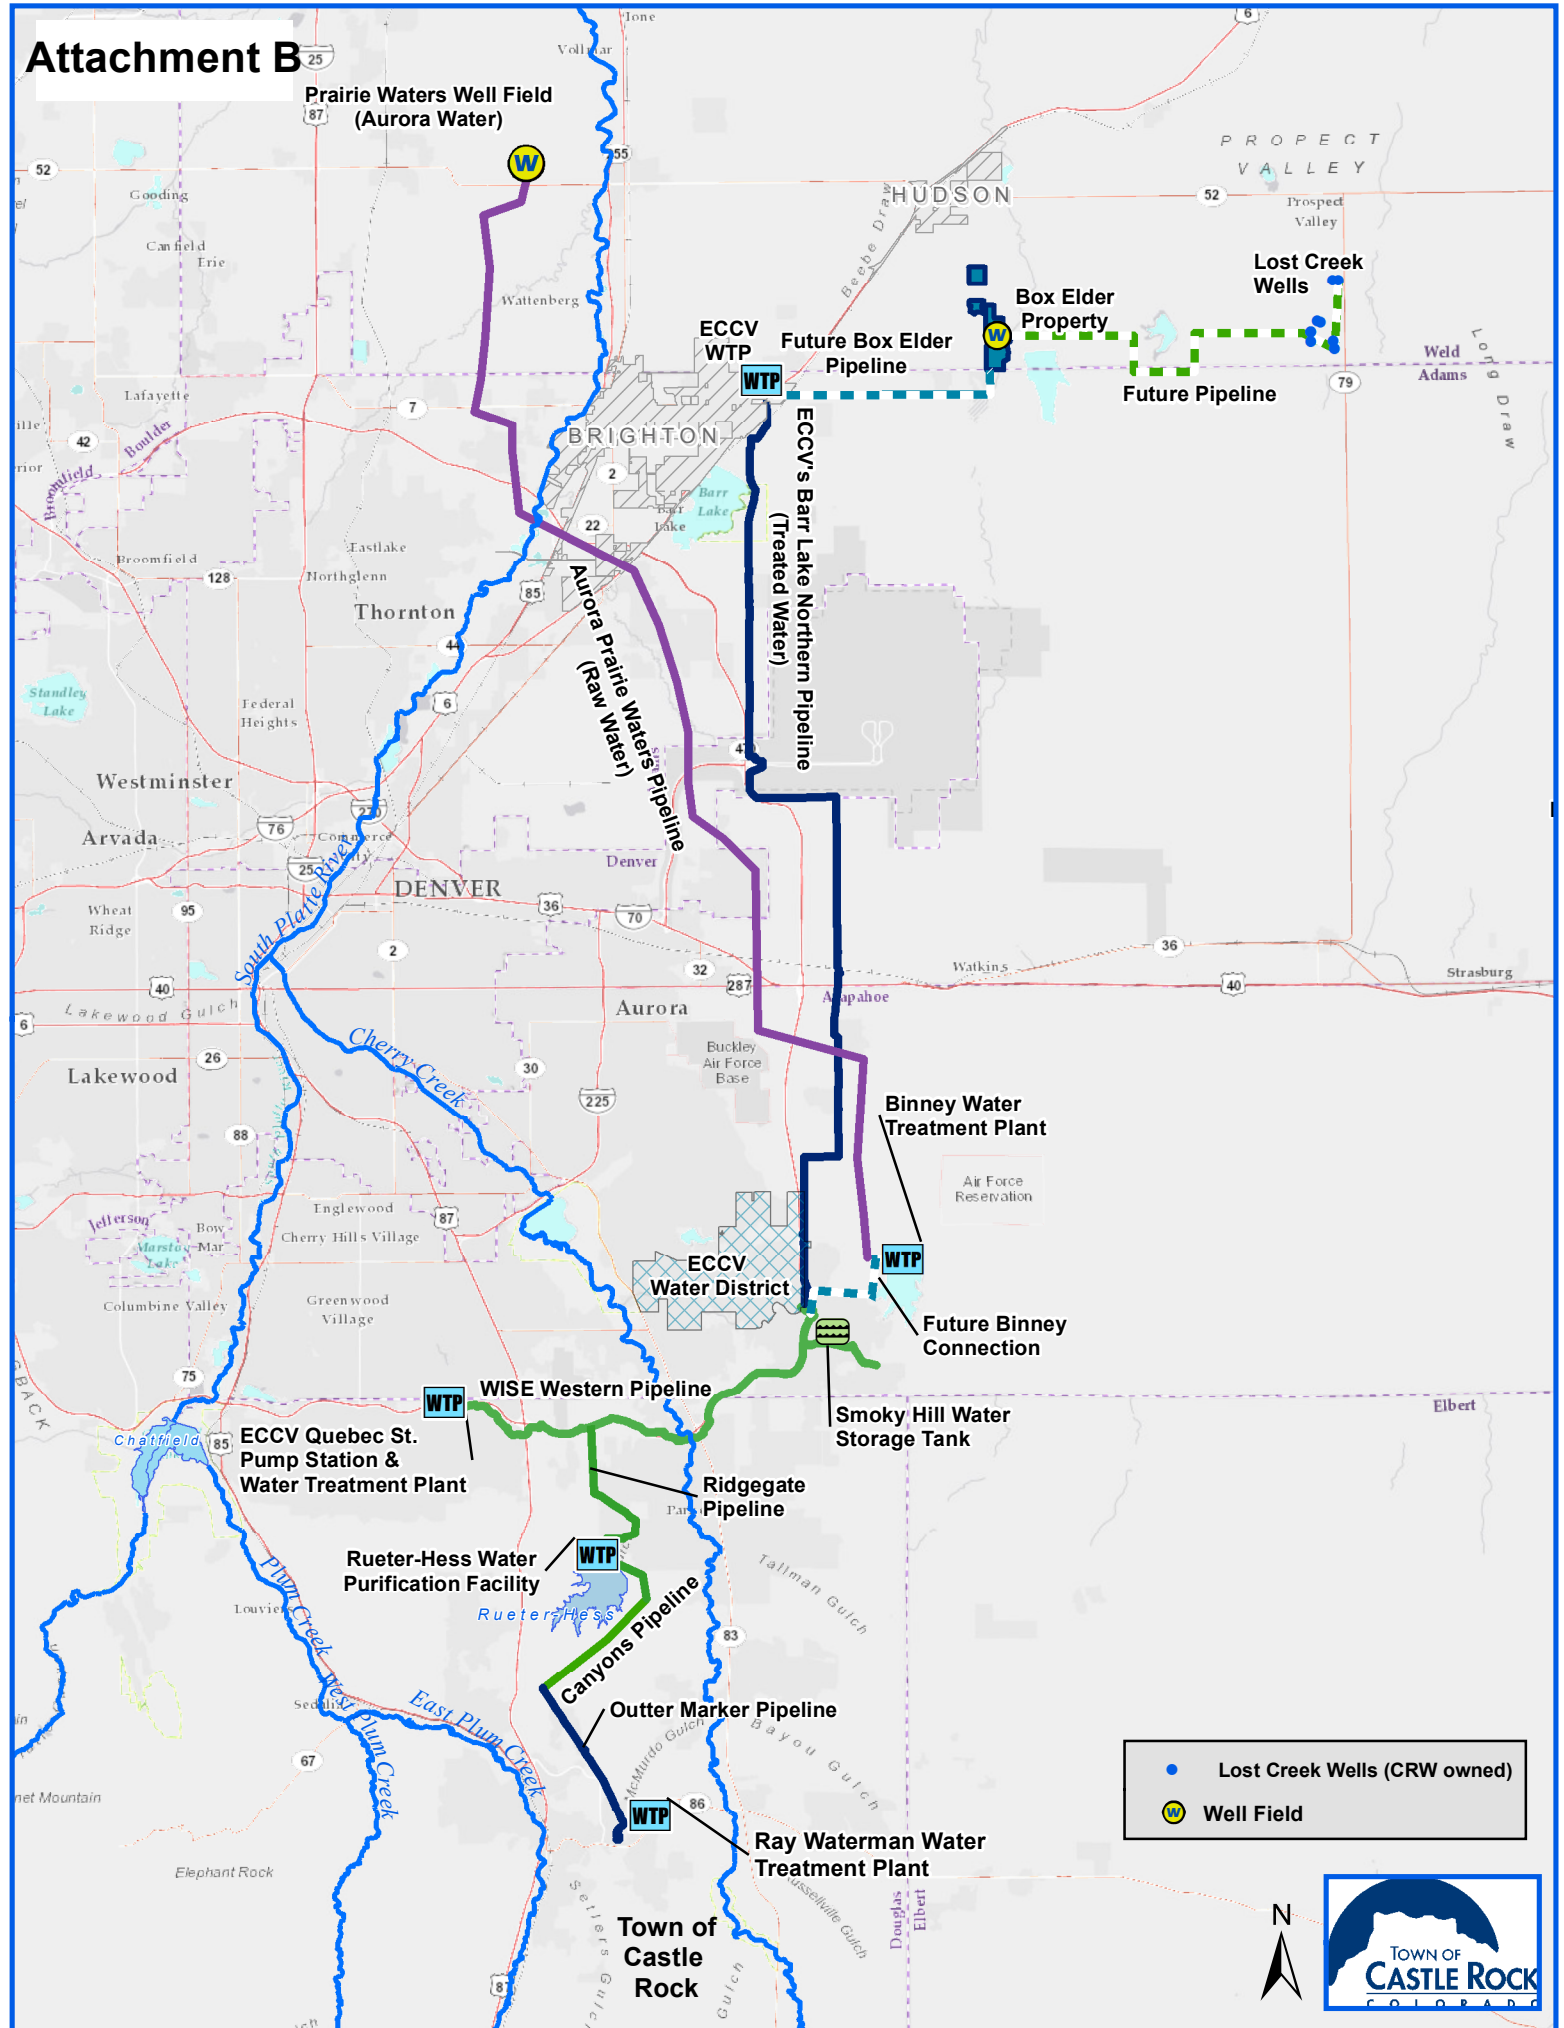

# Attachment B

● Lost Creek Wells (CRW owned)  
⊙ Well Field

# Box Elder / Lost Creek Project Phases

**Legend**

- Lost Creek Wells (CRW owned)
- ▬ Future Transmission Pipeline
- ▬ Future\_Pipeline
- BoxElderProperty
- ▬ Northern Western Transmission Lines
- ▬ Northern Pipeline

Esri, HERE, Garmin, (c) OpenStreetMap contributors, and the GIS user community, Sources: Esri, Garmin, USGS, NPS