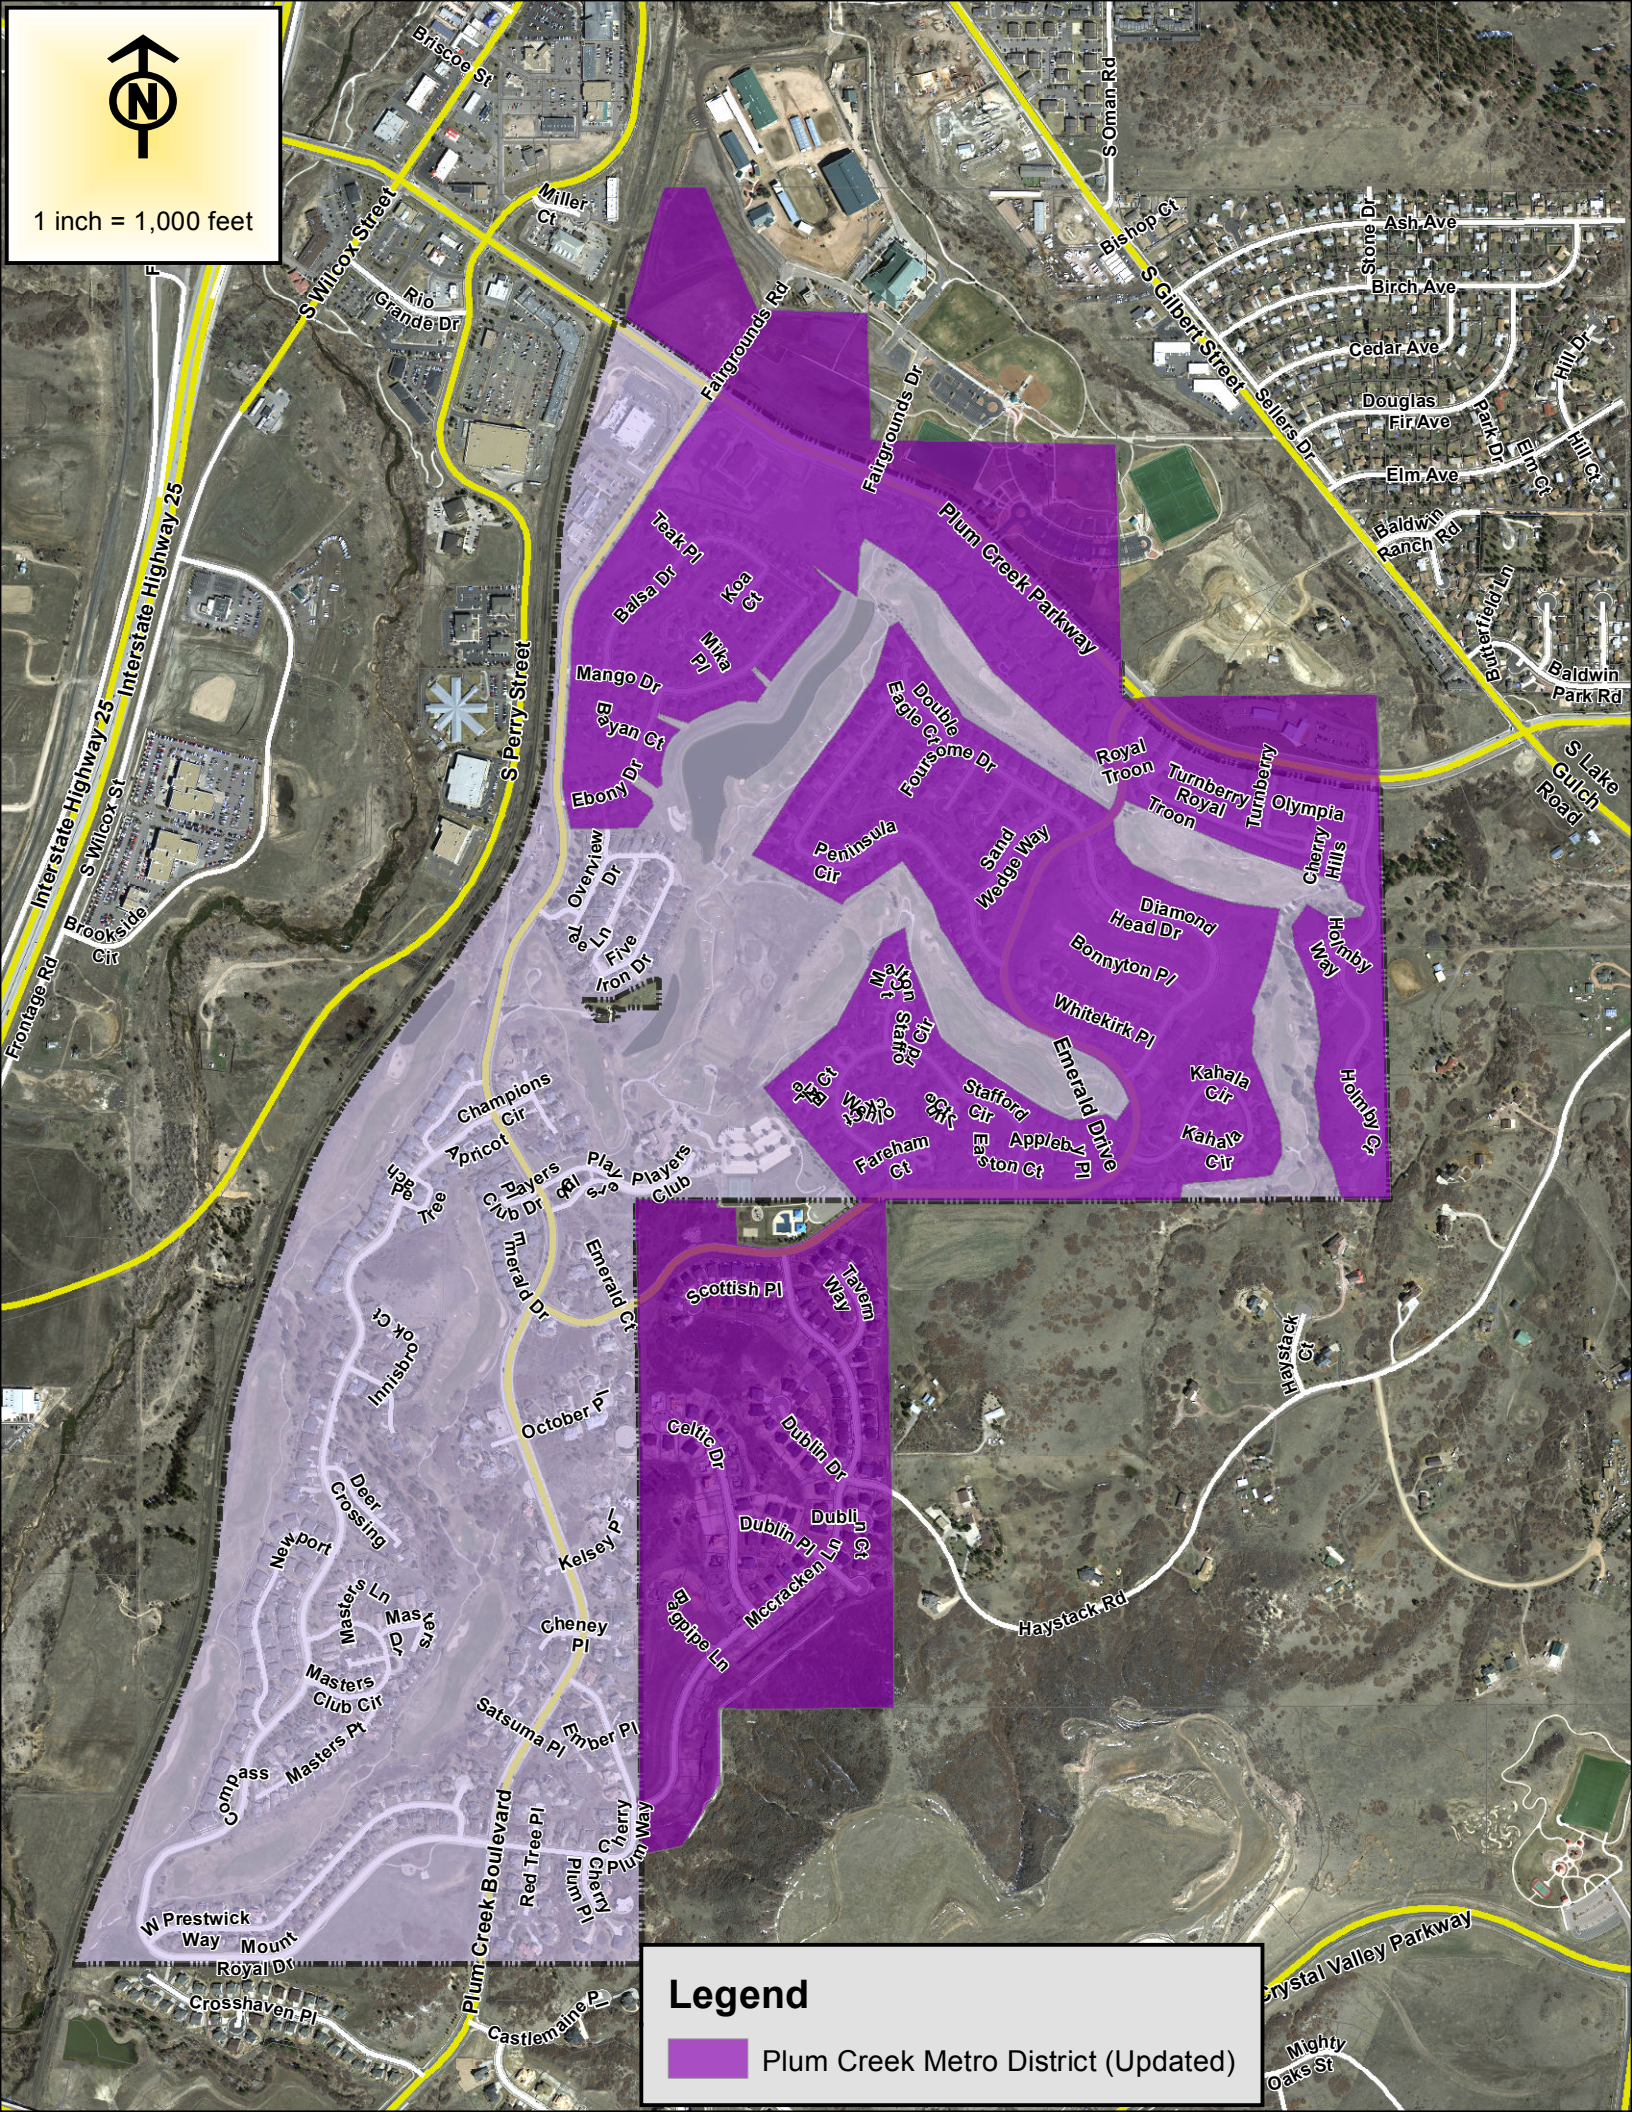

1 inch = 1,000 feet

### Legend

 Plum Creek Metro District (Updated)