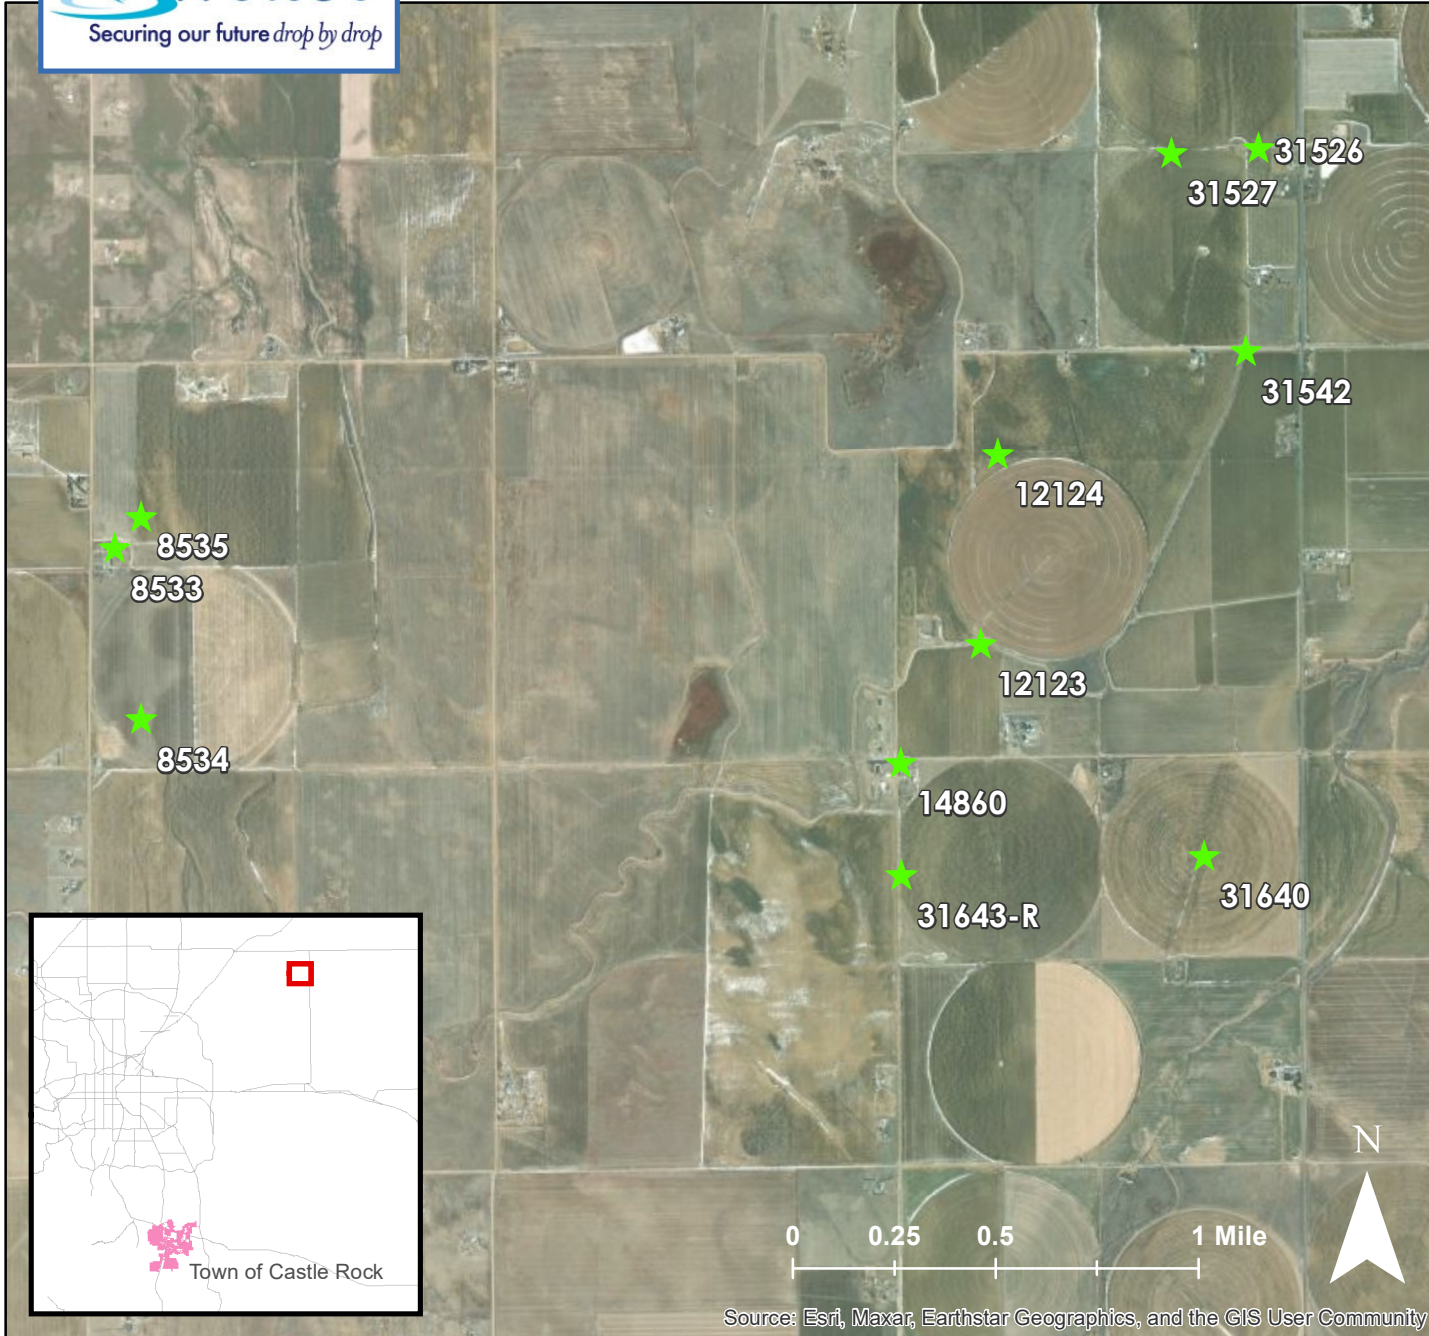

Lost Creek Wells Attachment C

Legend

- ★ Castle Rock wells
- Huwa Pond
- Tallgrass water transmission pipeline
- Lost Creek well gathering system (potential route)