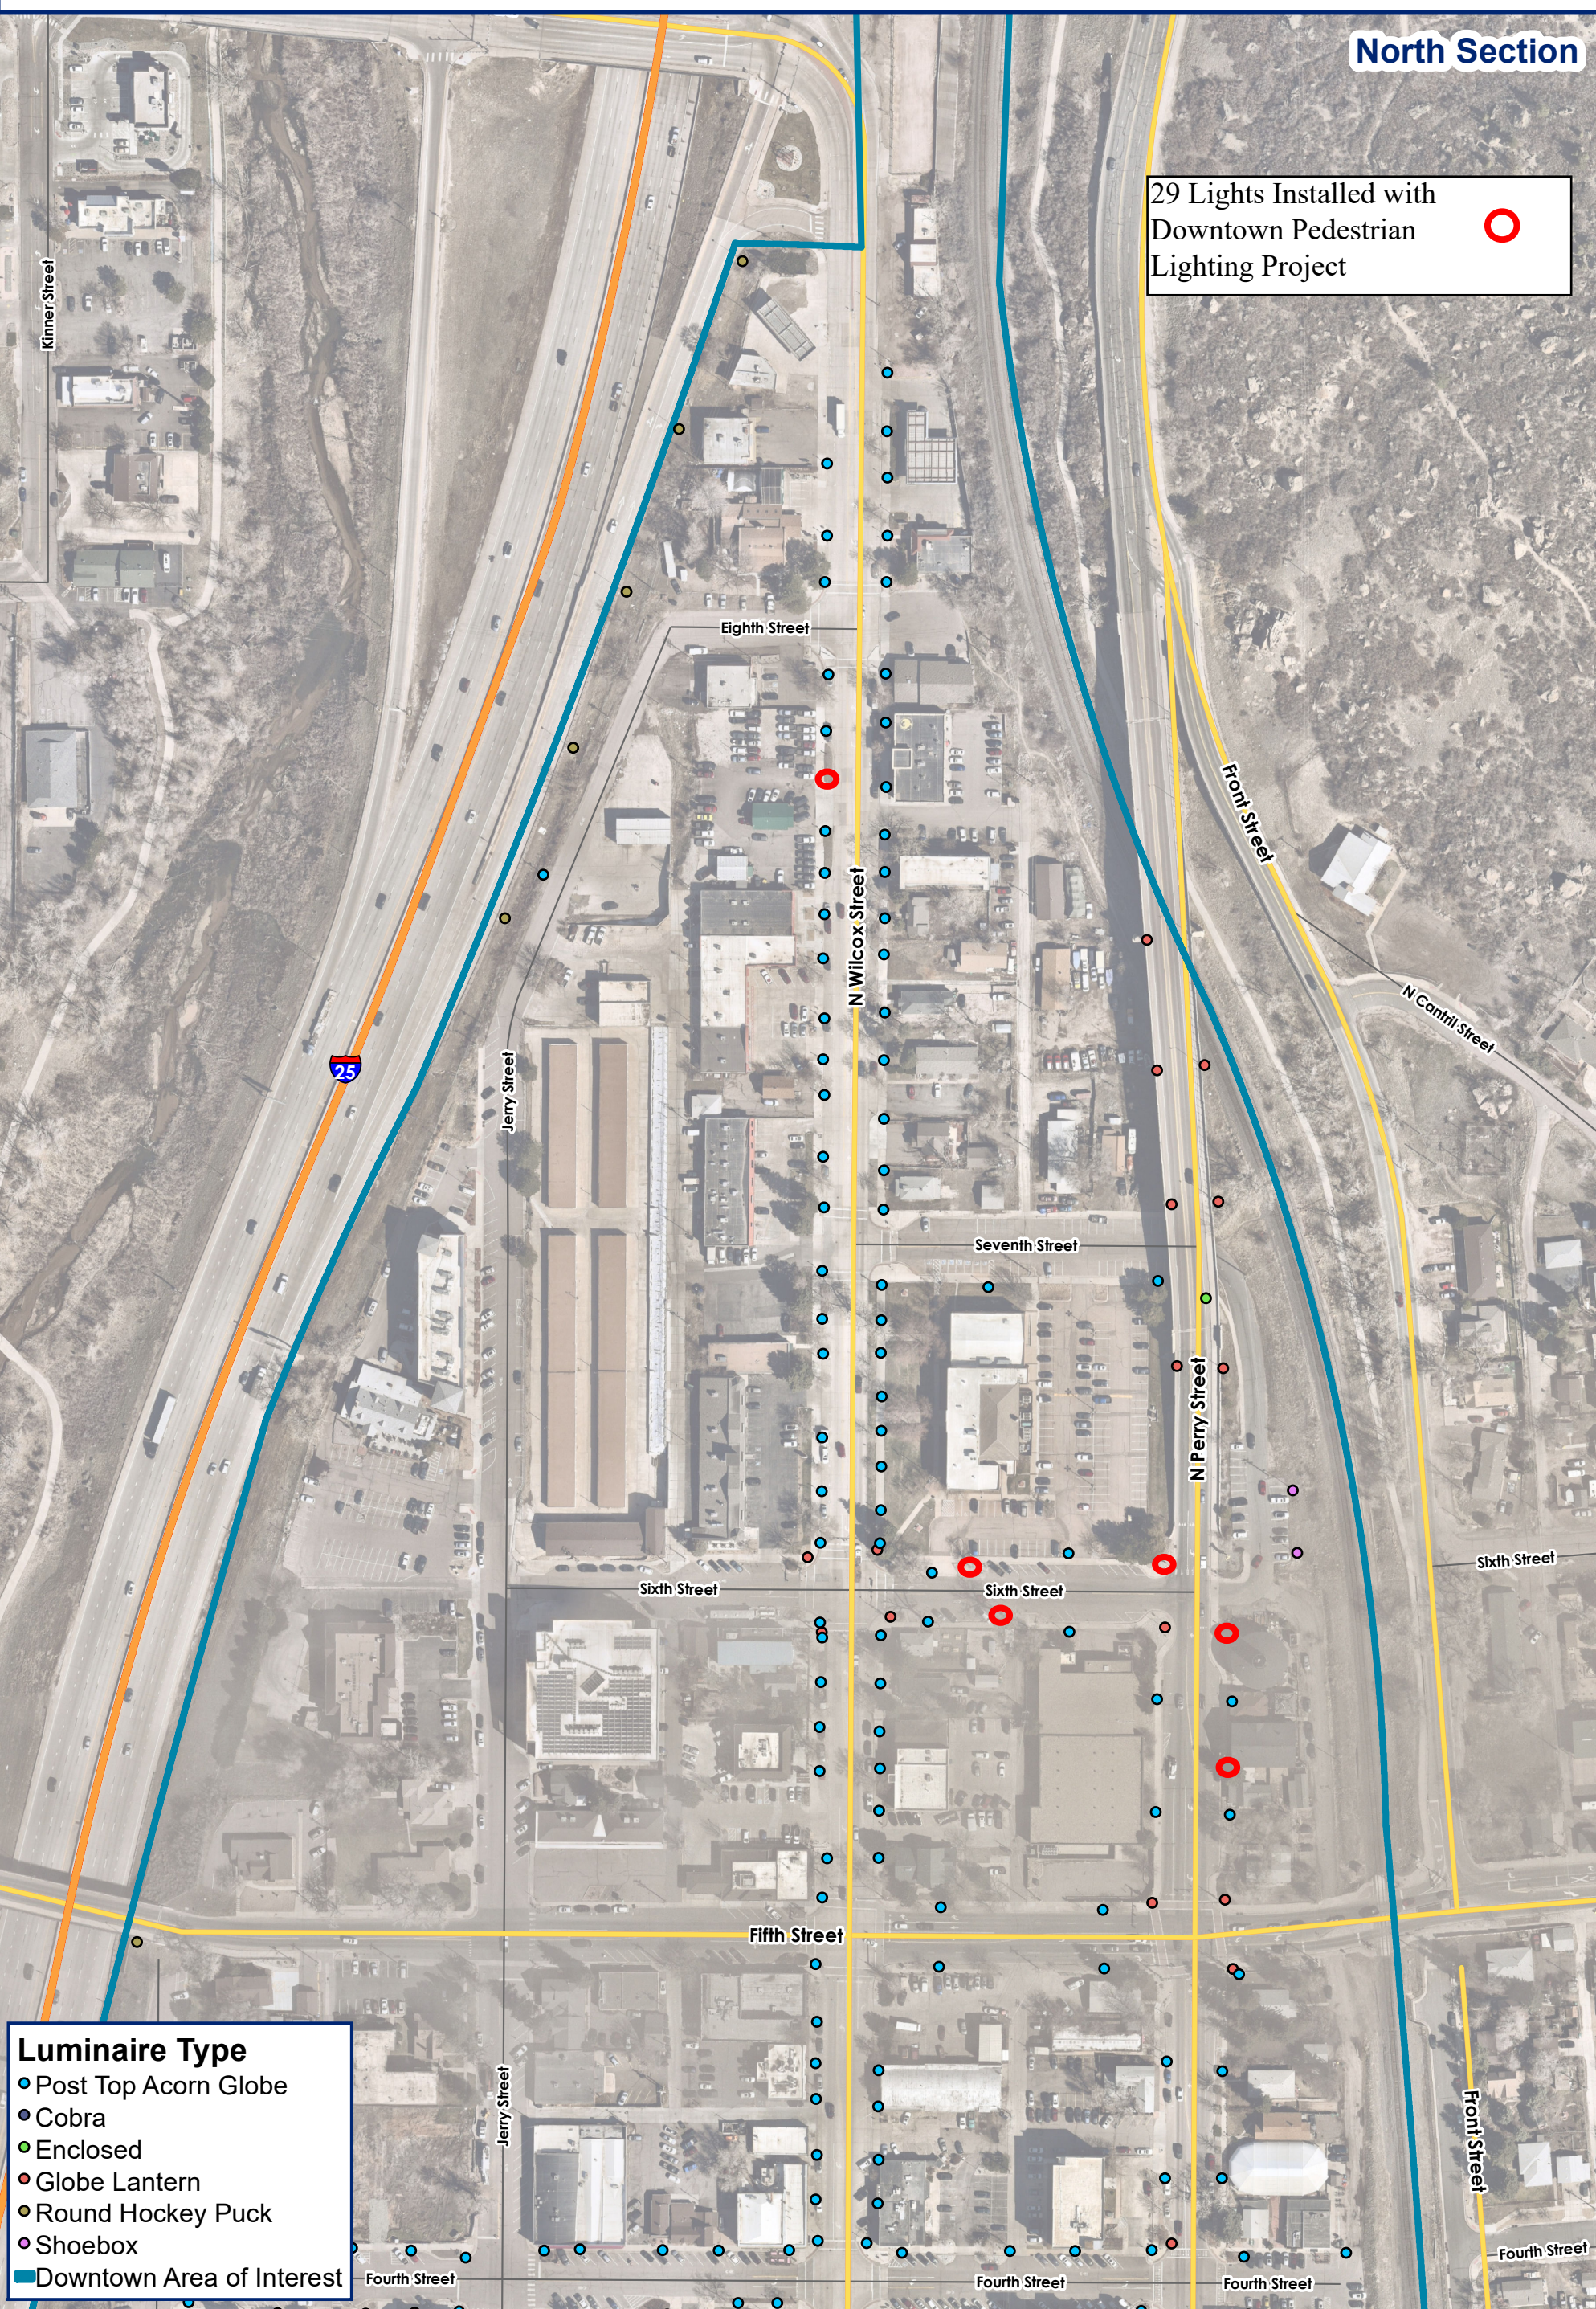

STREET LIGHTS BY LUMINAIRE TYPE IN DOWNTOWN CASTLE ROCK

North Section

29 Lights Installed with Downtown Pedestrian Lighting Project

Luminaire Type

- Post Top Acorn Globe
- Cobra
- Enclosed
- Globe Lantern
- Round Hockey Puck
- Shoebox

■ Downtown Area of Interest