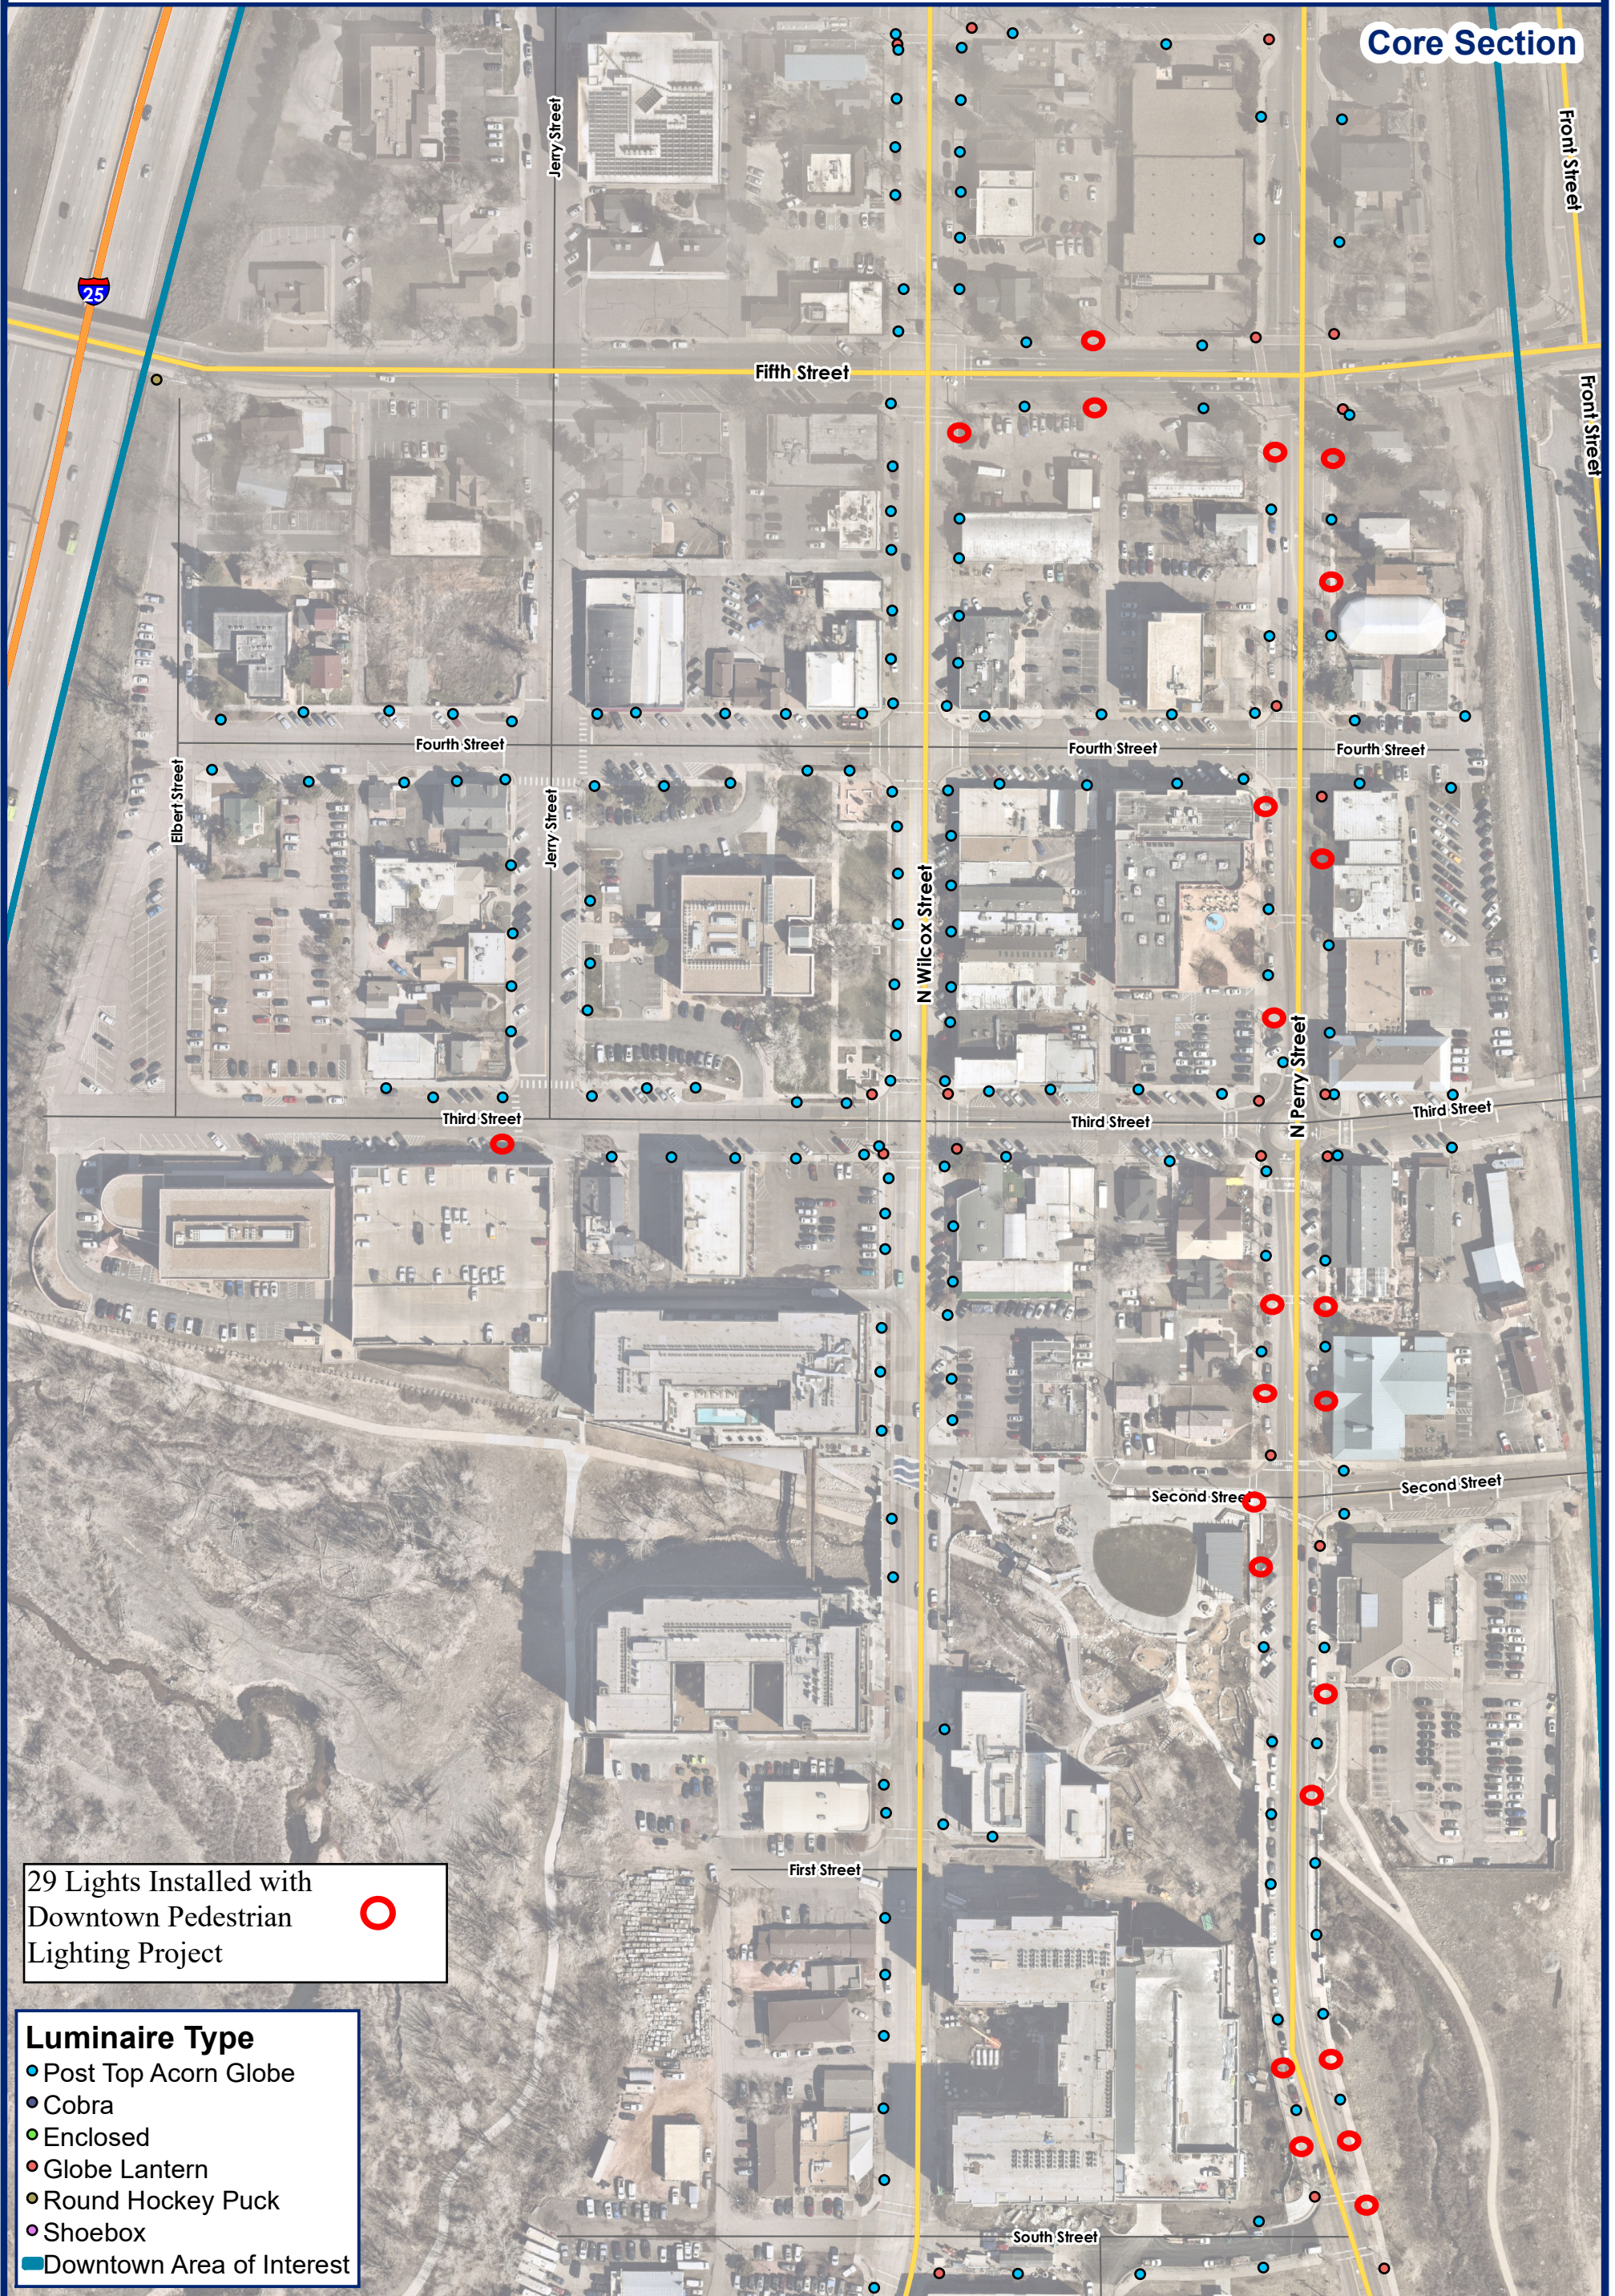

STREET LIGHTS BY LUMINAIRE TYPE IN DOWNTOWN CASTLE ROCK