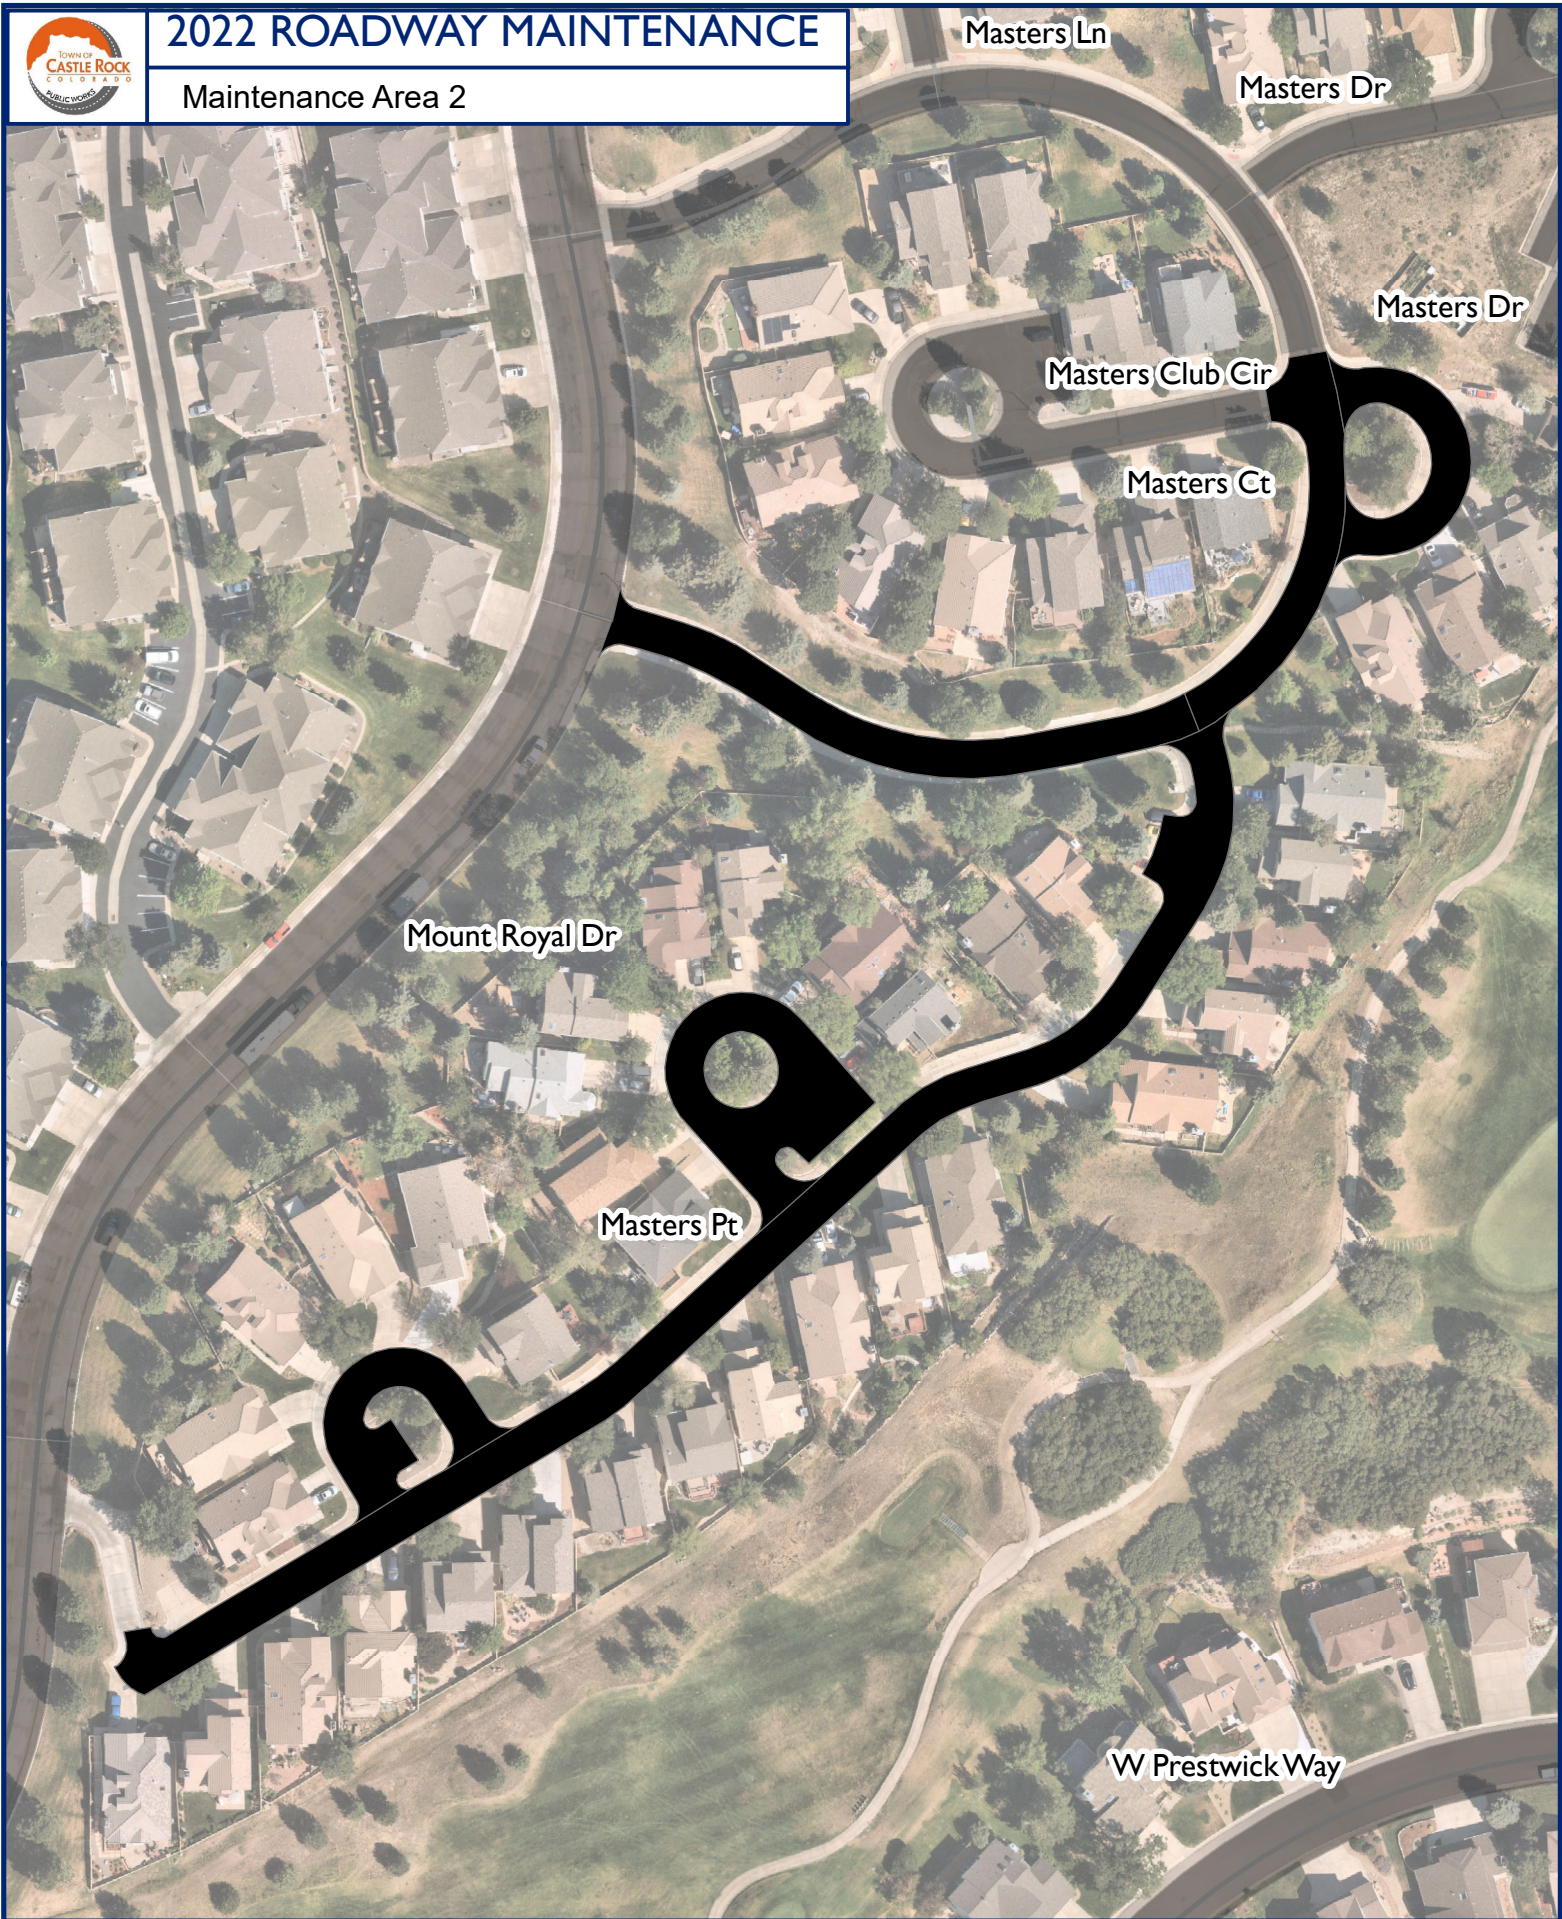

2022 ROADWAY MAINTENANCE

Maintenance Area 1

Disclaimer: The data presented has been compiled from various sources, each of which introduces varying degrees of inaccuracies or inconsistencies. Such discrepancies in data are inherent and in supplying this product to the public the Town of Castle Rock assumes no liability for its use or accuracy. For questions or comments regarding omissions, corrections, or updates please visit CRgov.com/directory for contact information.

2022 ROADWAY MAINTENANCE

Maintenance Area 2

Masters Ln

Masters Dr

Masters Dr

Masters Club Cir

Masters Ct

Mount Royal Dr

2022 ROADWAY MAINTENANCE

Maintenance Area 3

Disclaimer: The data presented has been compiled from various sources, each of which introduces varying degrees of inaccuracies or inconsistencies. Such discrepancies in data are inherent and in supplying this product to the public the Town of Castle Rock assumes no liability for its use or accuracy. For questions or comments regarding omissions, corrections, or updates please visit CRgov.com/directory for contact information.