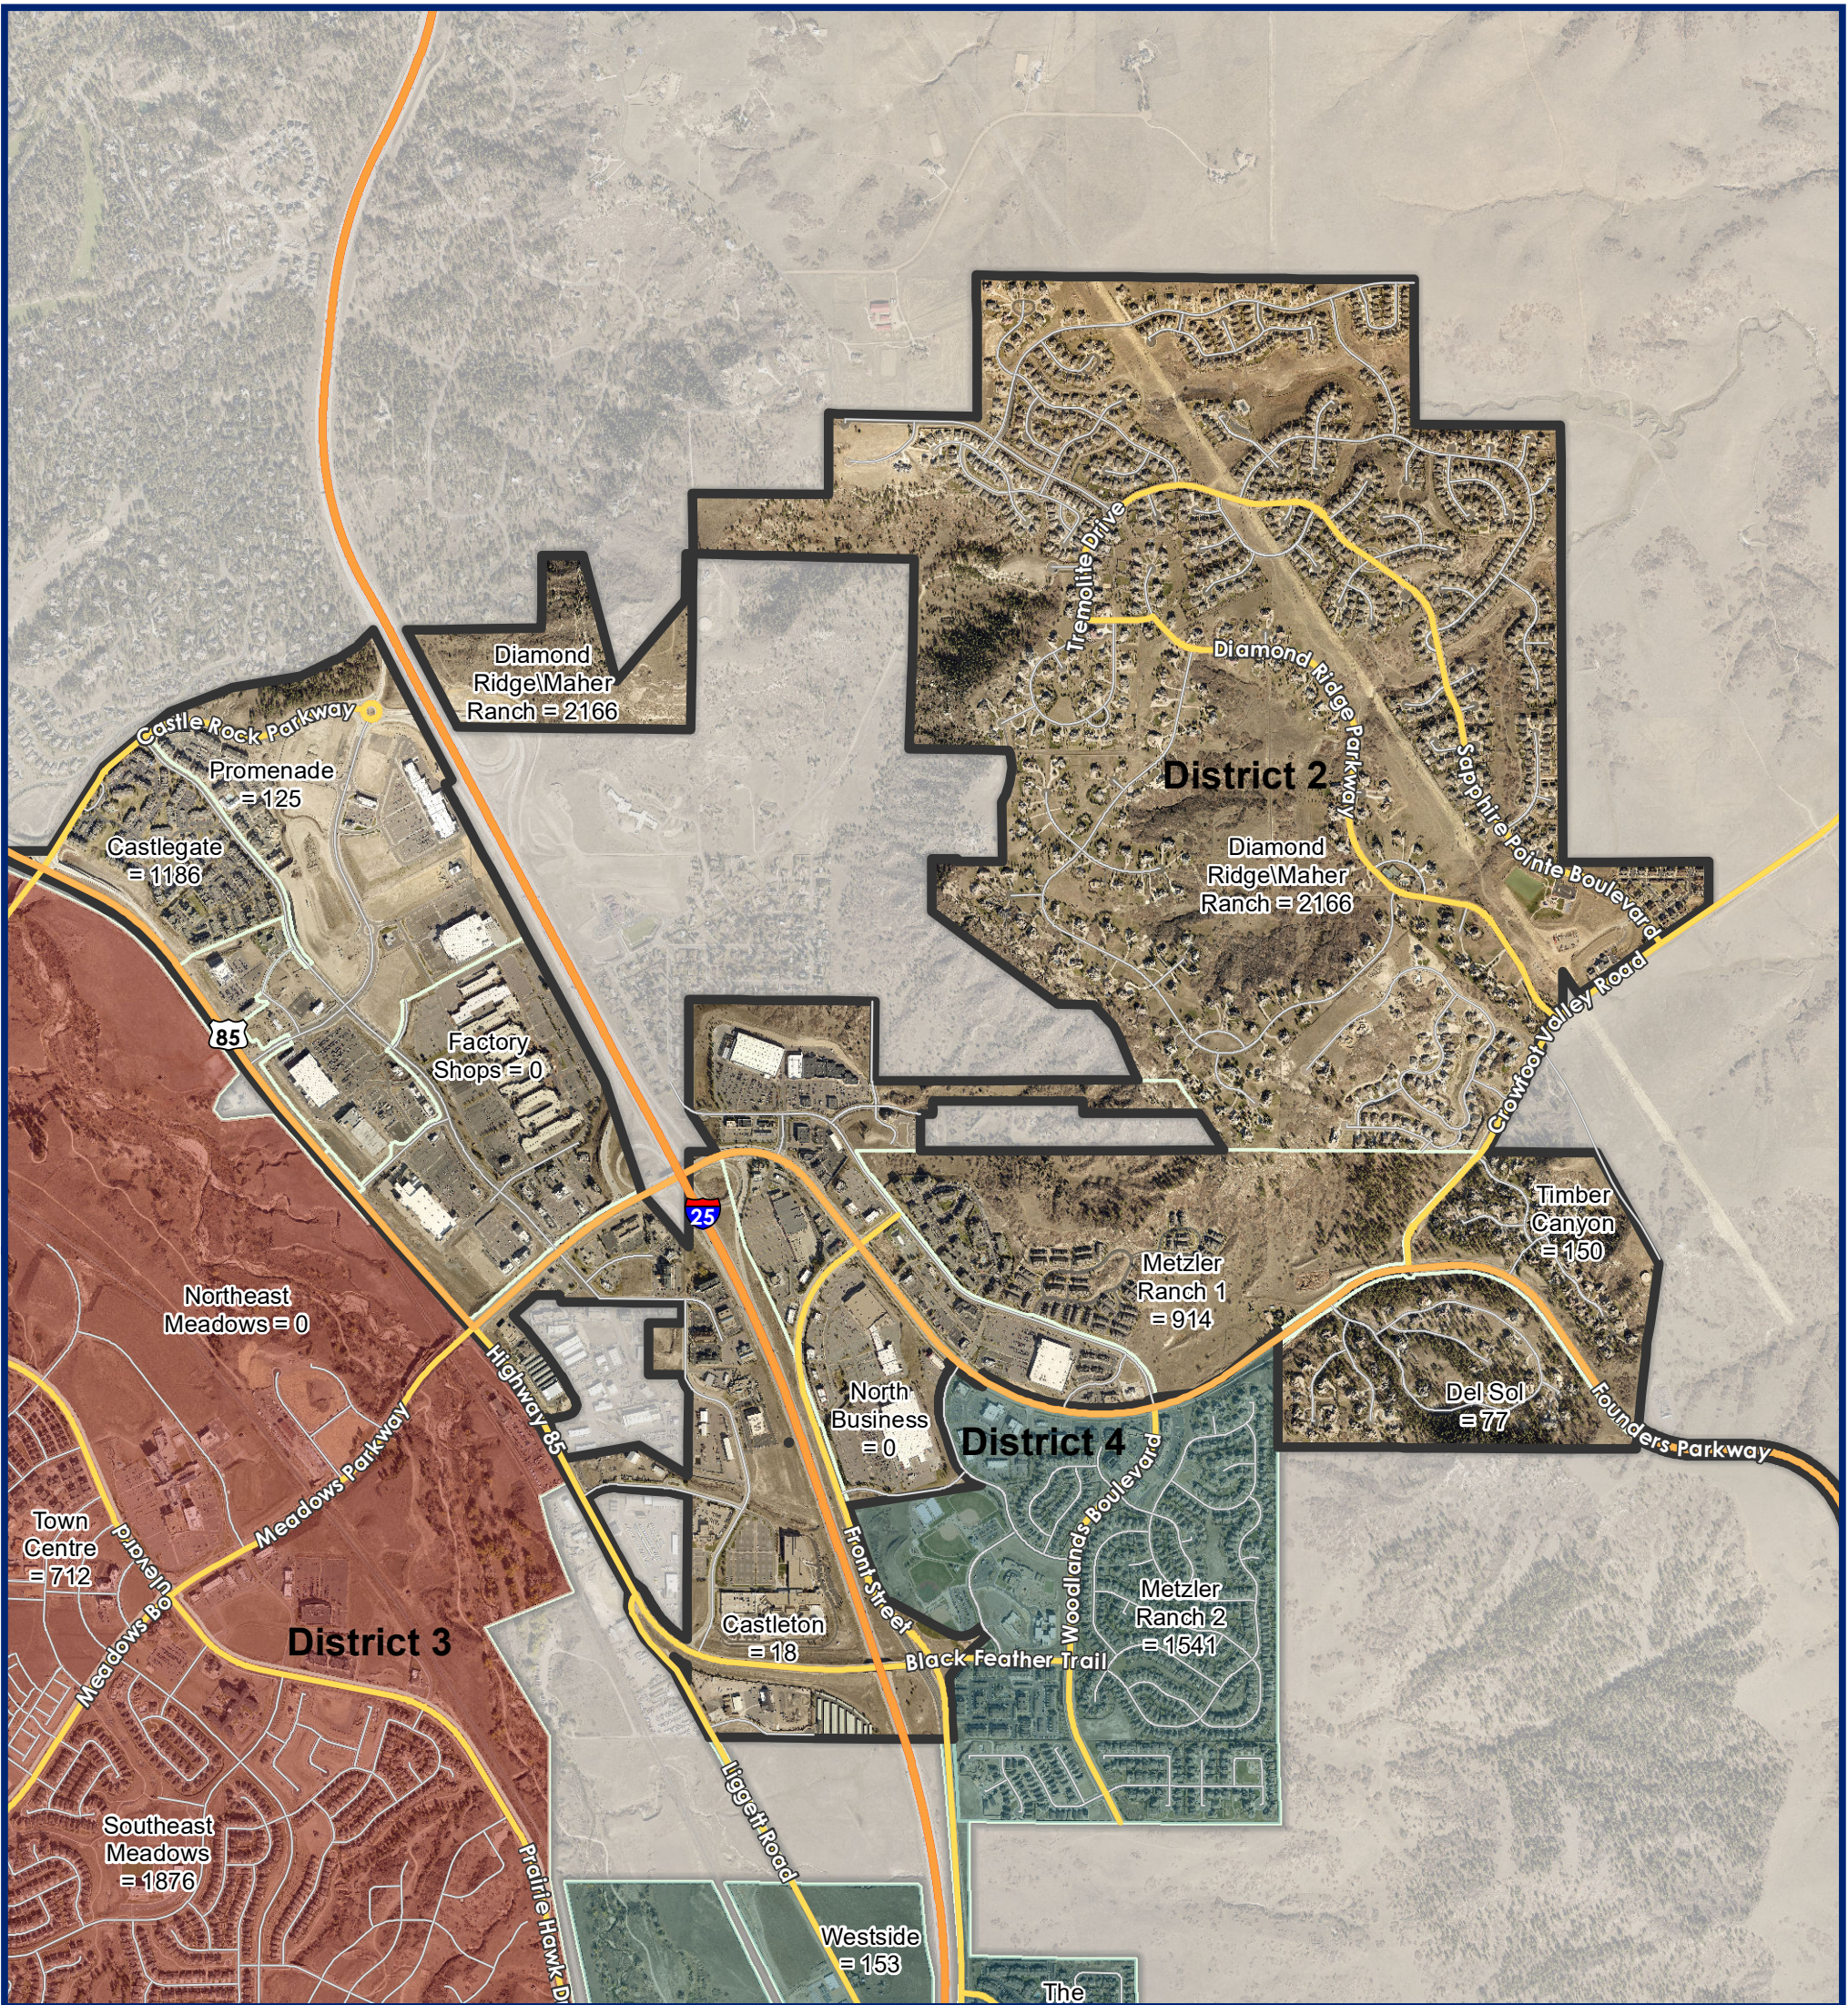

Town of Castle Rock Redistricting 2018

Total Voter Count = 45,528

Evenly Divided by 6 Districts = 7,588 per District

Scenario 2A - District 2 - Section 1

 District 1 Count = 7488	 District 4 Count = 7743
 District 2 Count = 8075	 District 5 Count = 7247
 District 3 Count = 7766	 District 6 Count = 7209