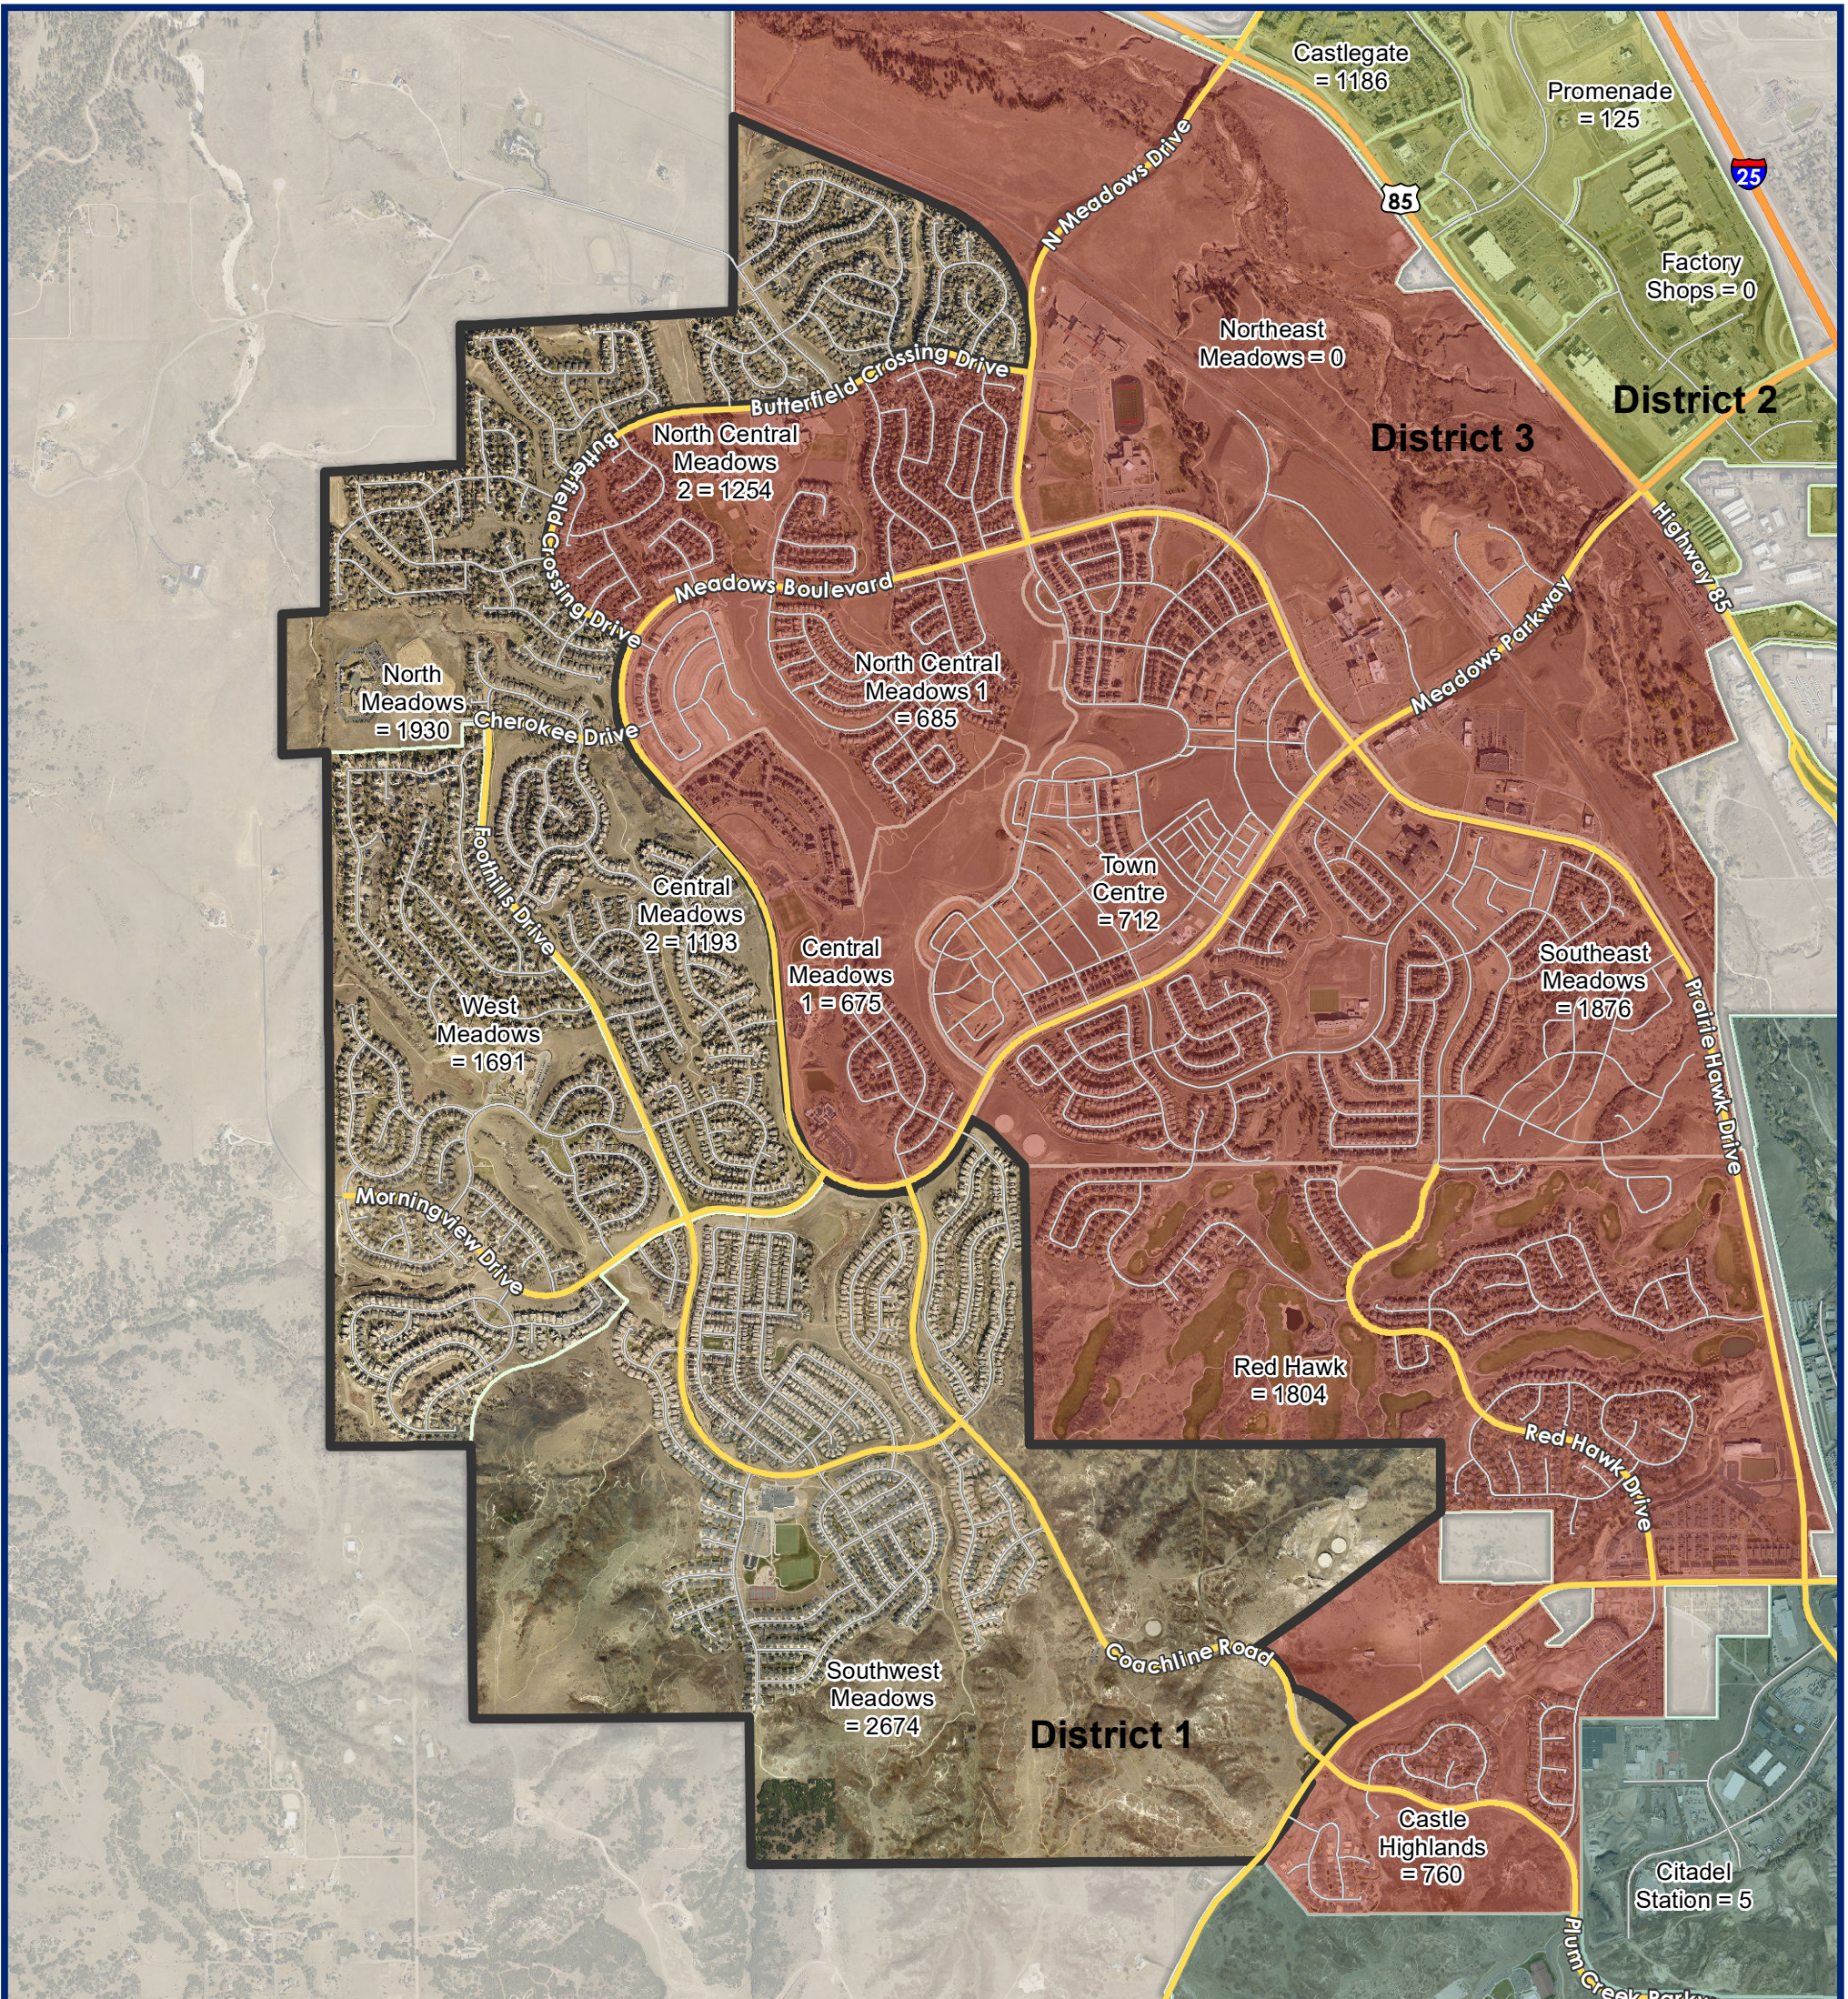

Town of Castle Rock Redistricting 2018

Total Voter Count = 45,528
Evenly Divided by 6 Districts = 7,588 per District

Scenario 2A - District 1

- District 1 Count = 7488
- District 2 Count = 8075
- District 3 Count = 7766
- District 4 Count = 7743
- District 5 Count = 7247
- District 6 Count = 7209