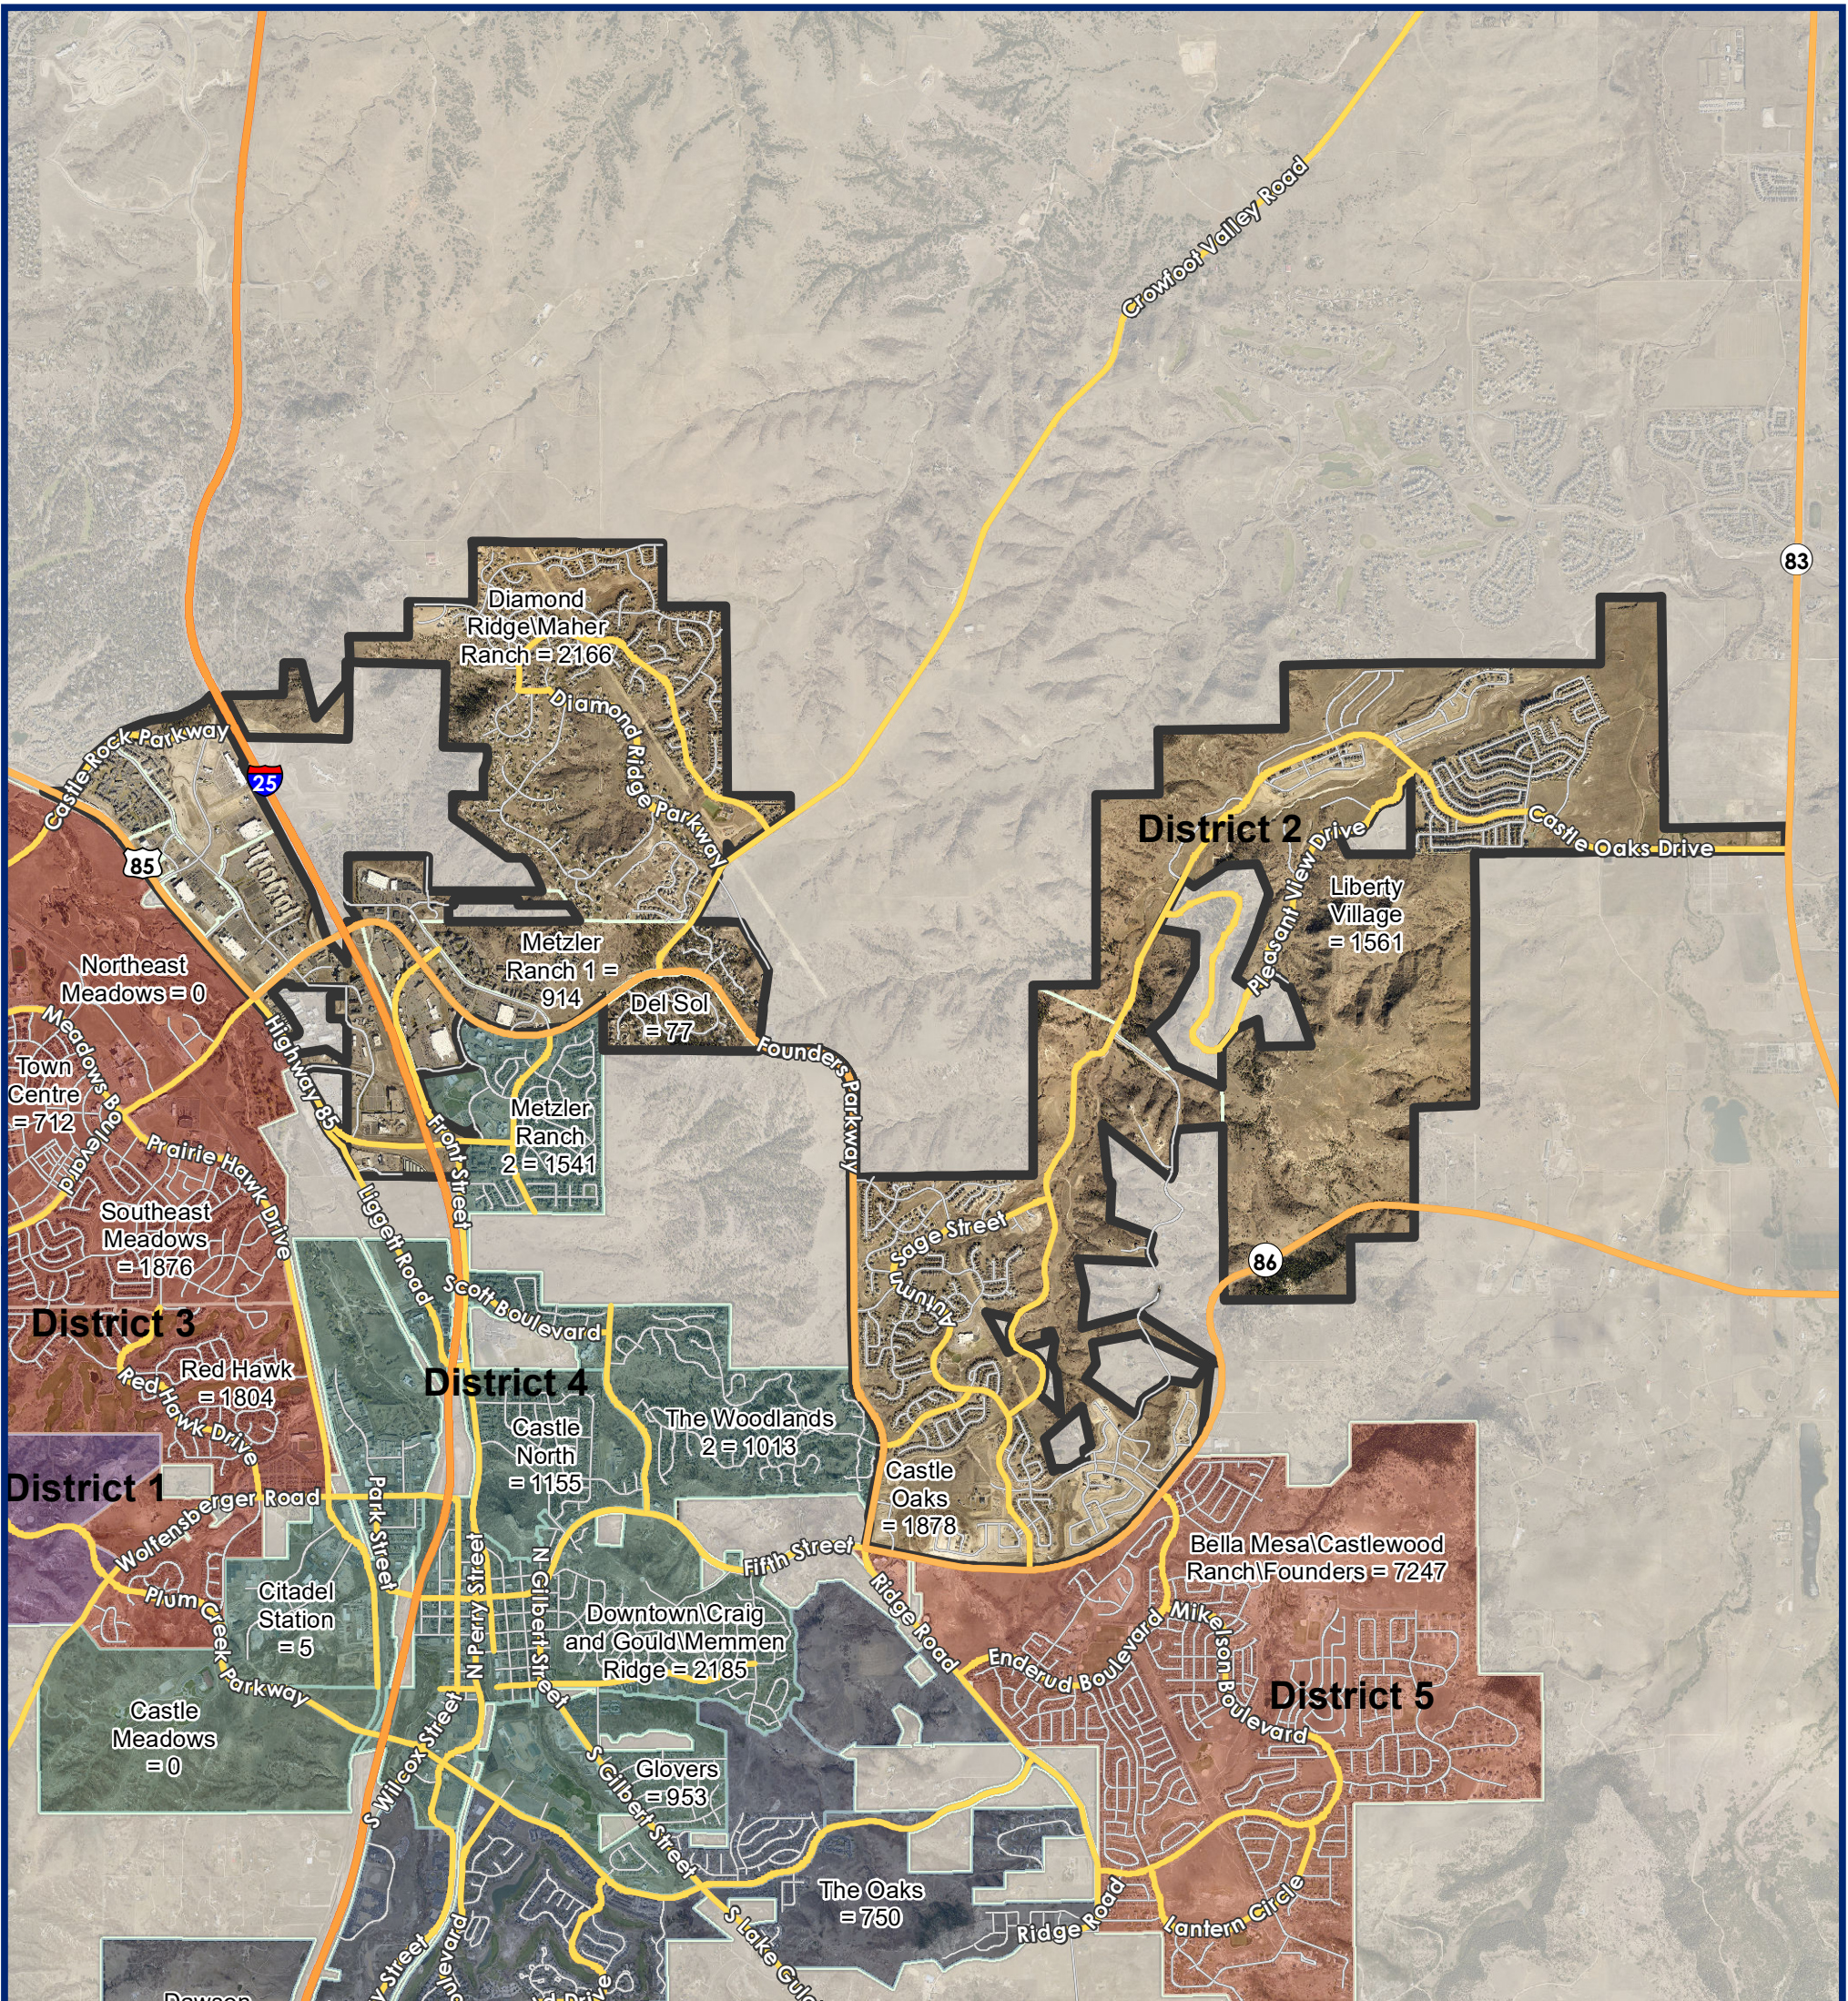

Town of Castle Rock Redistricting 2018

Total Voter Count = 45,528

Evenly Divided by 6 Districts = 7,588 per District

Scenario 2A - District 2

District 1 Count = 7488	District 4 Count = 7743
District 2 Count = 8075	District 5 Count = 7247
District 3 Count = 7766	District 6 Count = 7209