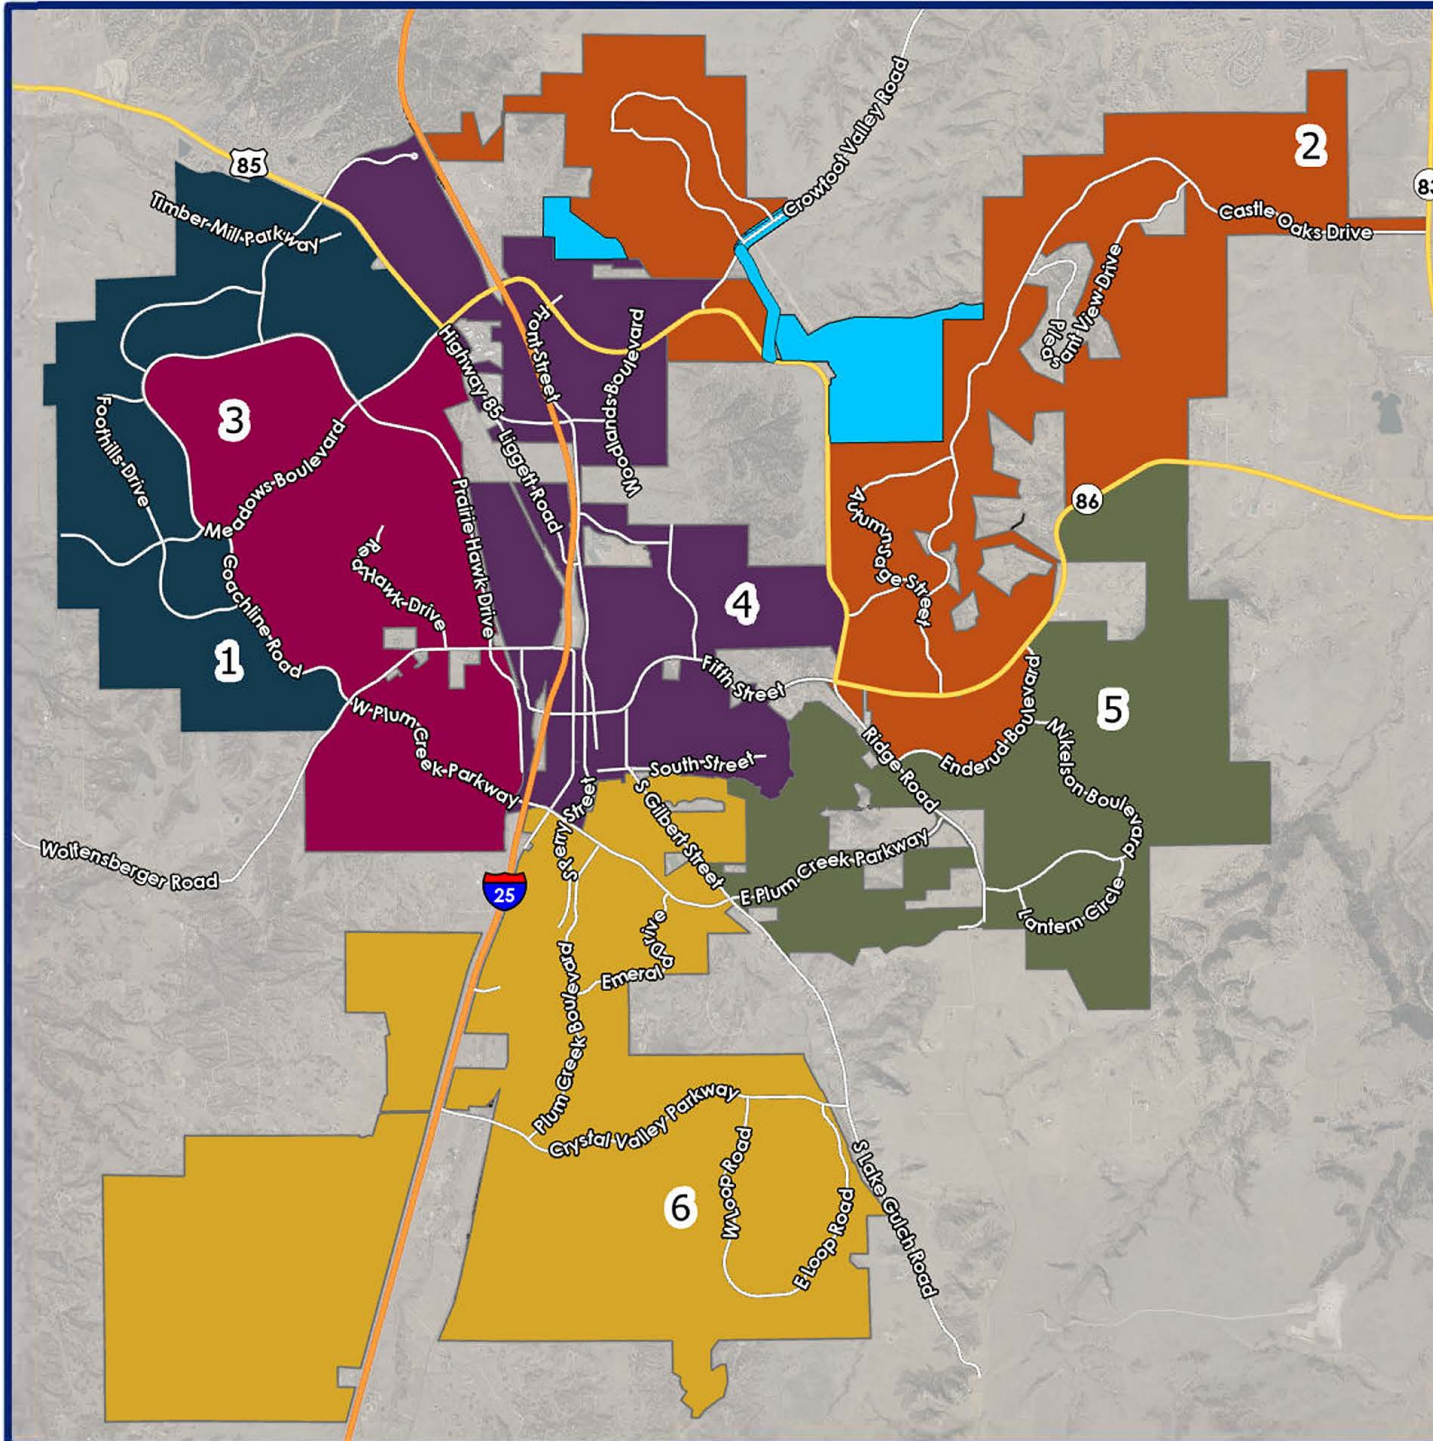

# 2024 MAP OF ANNEXED PROPERTIES

## Town of Castle Rock Election Districts

Town of Castle Rock Election Districts as assigned by the Election Commission and the Town Council in 2021.

### Legend

District Number - 2024 Registered Voters

- 1 - 10,189
- 2 - 10,804
- 3 - 10,863
- 4 - 9,638
- 5 - 10,099
- 6 - 11,692
- Under Review

Disclaimer: The data presented has been compiled from various sources, each of which introduces varying degrees of inaccuracies or inconsistencies. Such discrepancies in data are inherent and in supplying this product to the public the Town of Castle Rock assumes no liability for its use or accuracy. For questions or comments regarding omissions, corrections, or updates please visit [CRgov.com/directory](http://CRgov.com/directory) for contact information.  
Copyright 4/8/2024, Town of Castle Rock

Coordinate System: SPCS Colorado Central (0502)  
Projection: Lambert Conformal Conic  
Datum: North American 1983  
Units: Foot US  
Creation Date: 4/8/2024