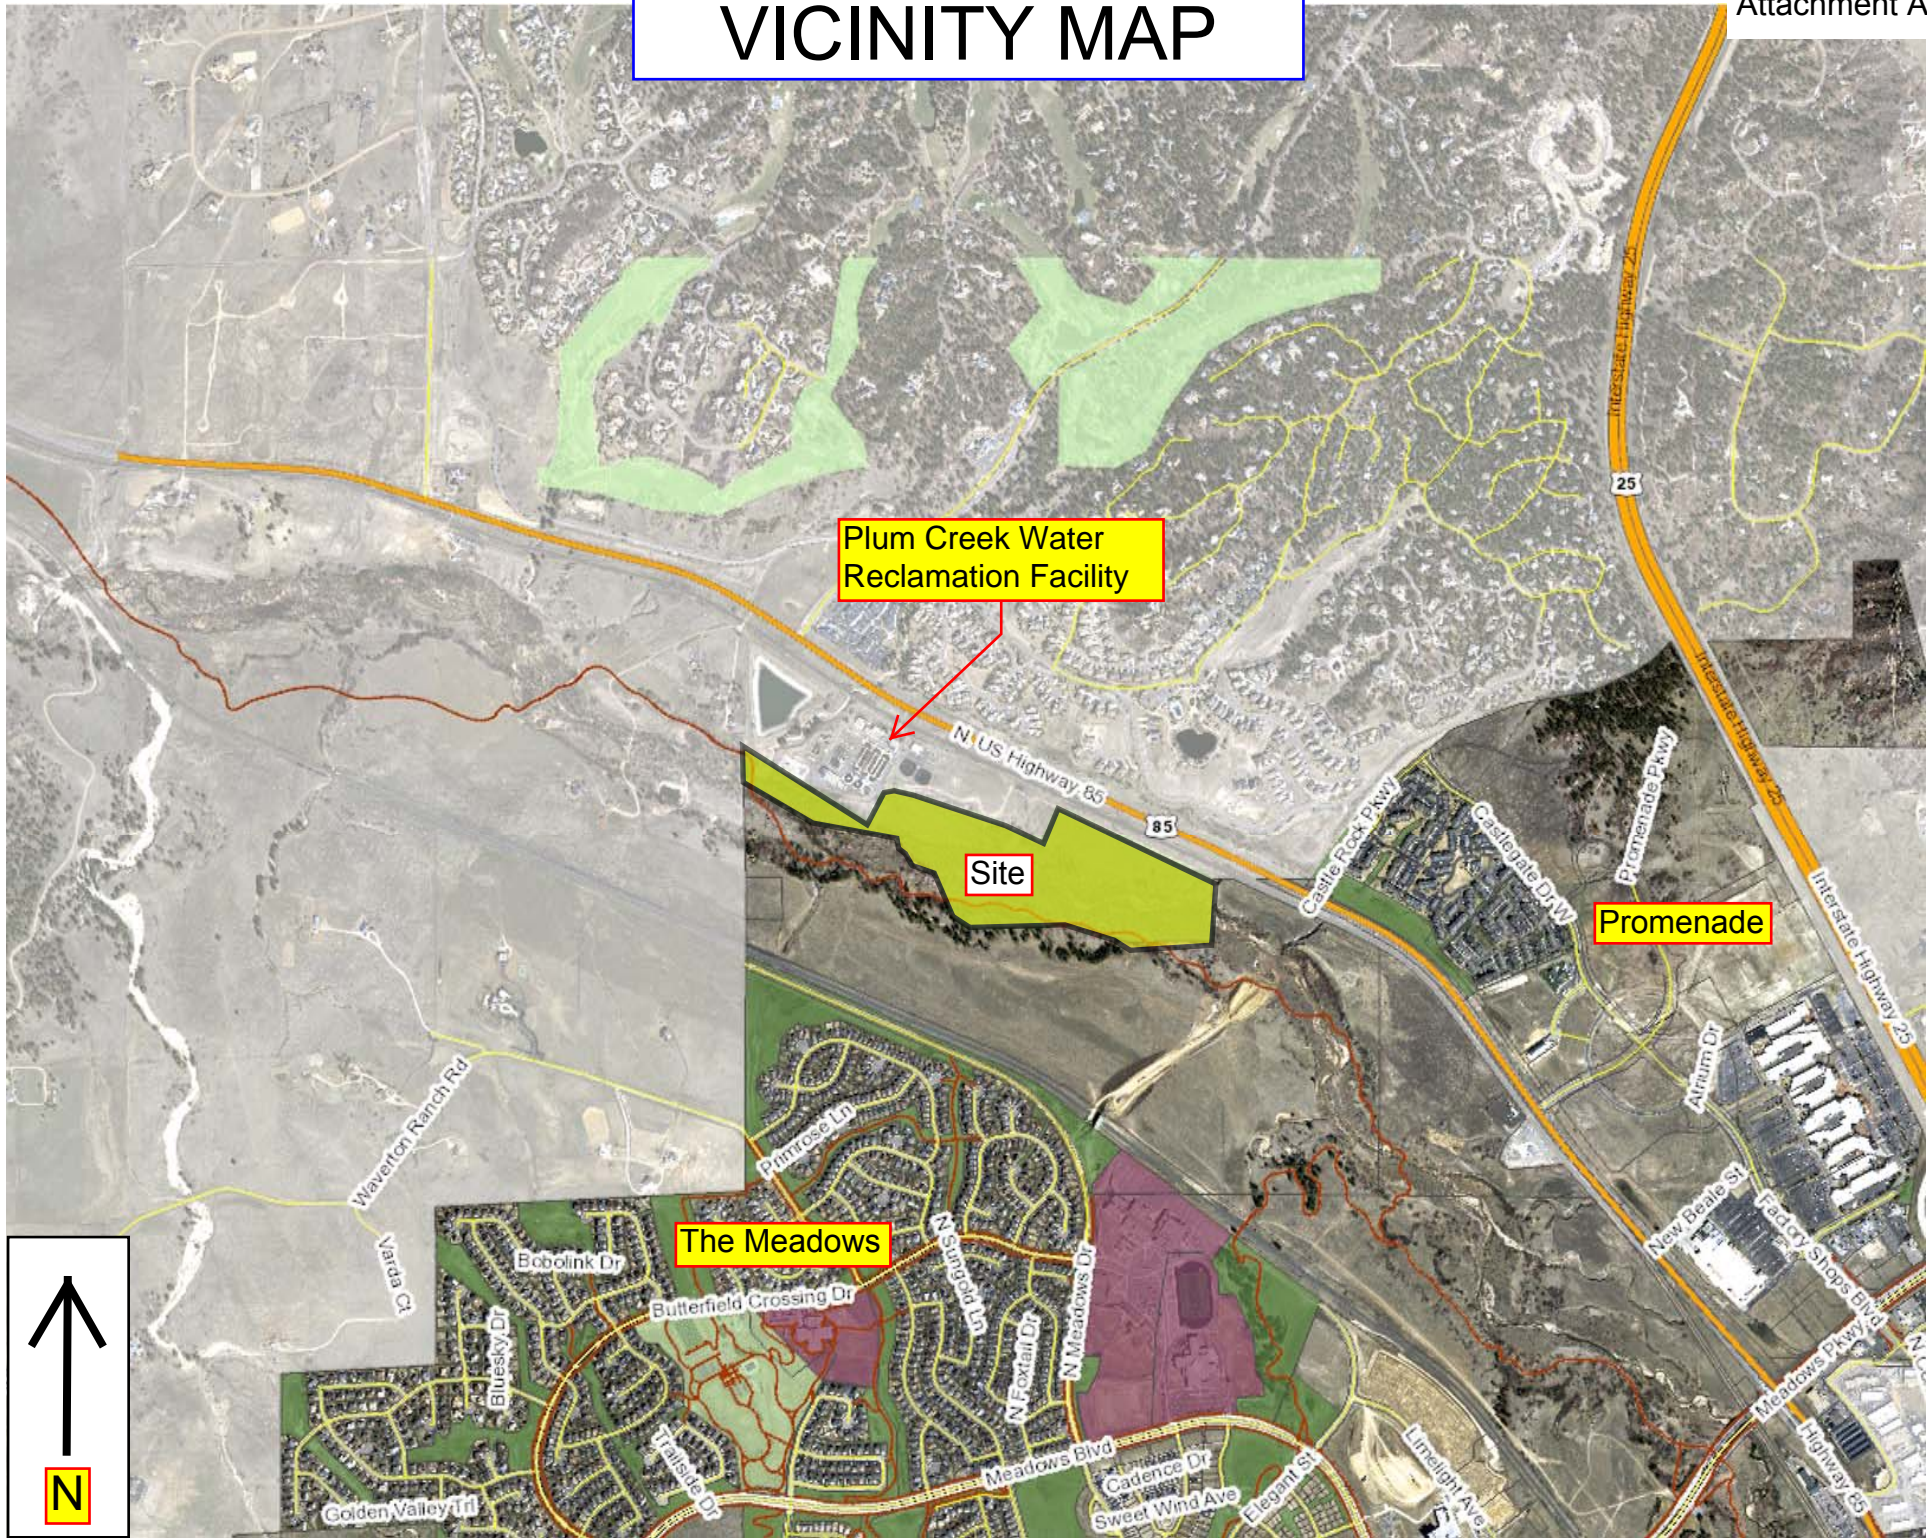

# VICINITY MAP

Plum Creek Water Reclamation Facility

Site

Promenade

The Meadows