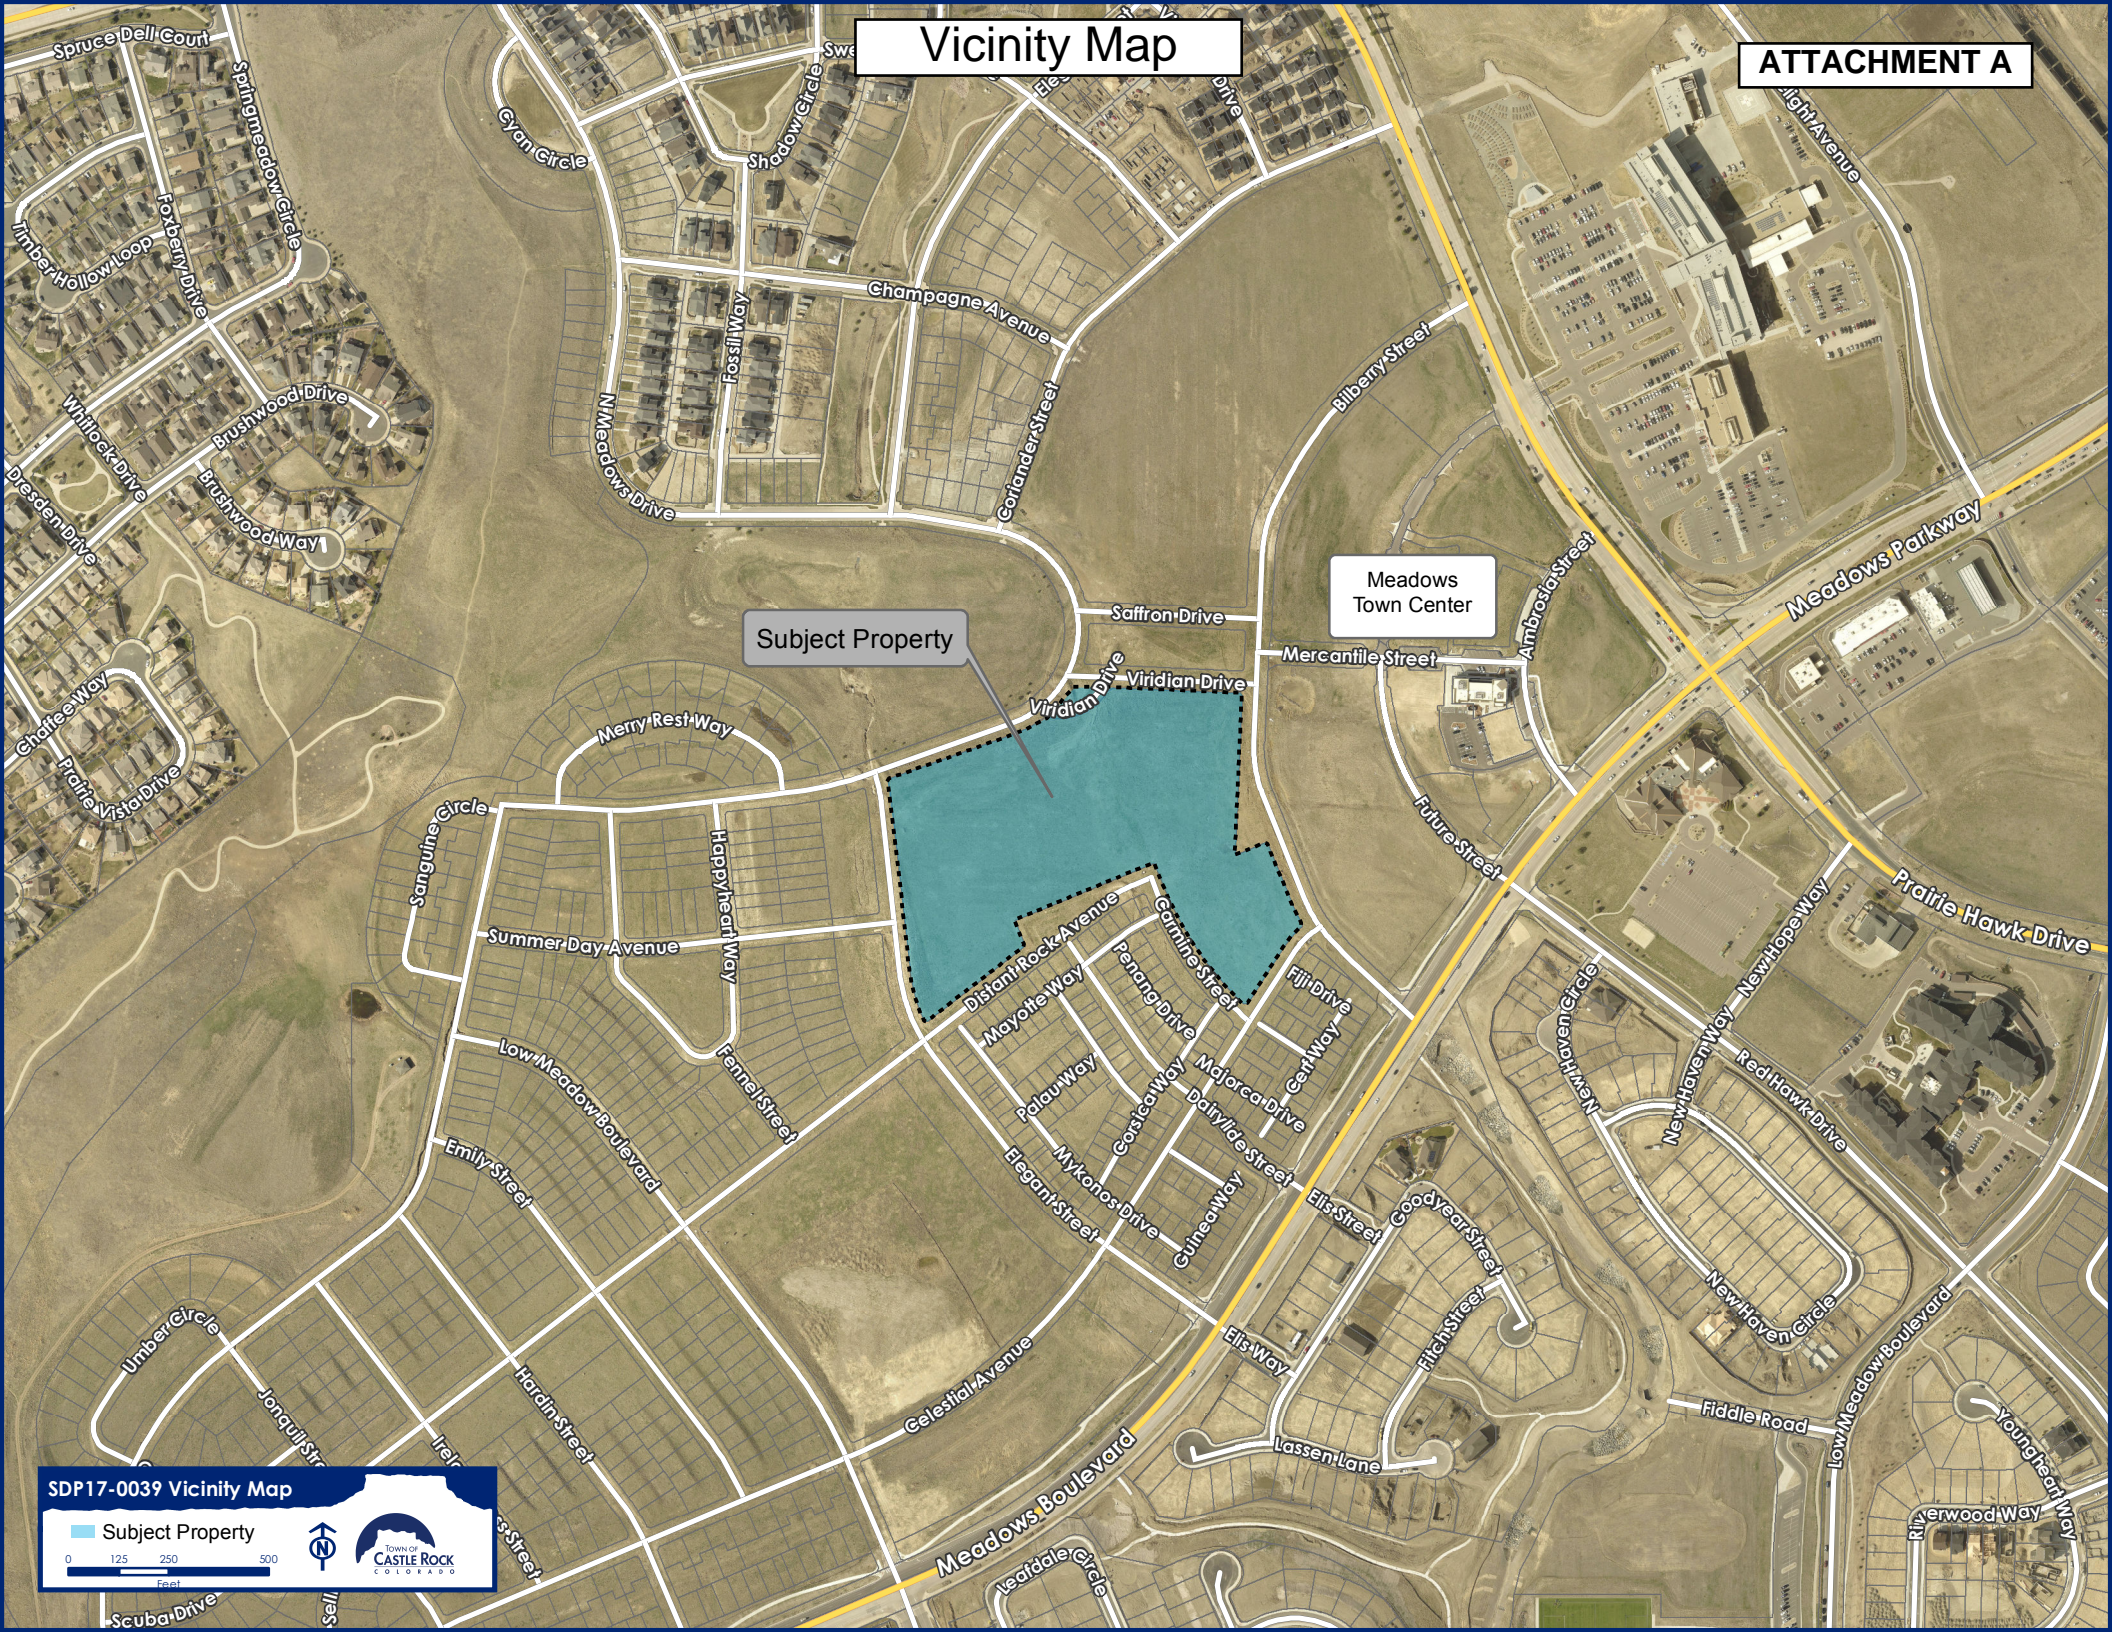

Vicinity Map

Subject Property

Meadows Town Center

SDP17-0039 Vicinity Map

Subject Property

0 125 250 500 Feet