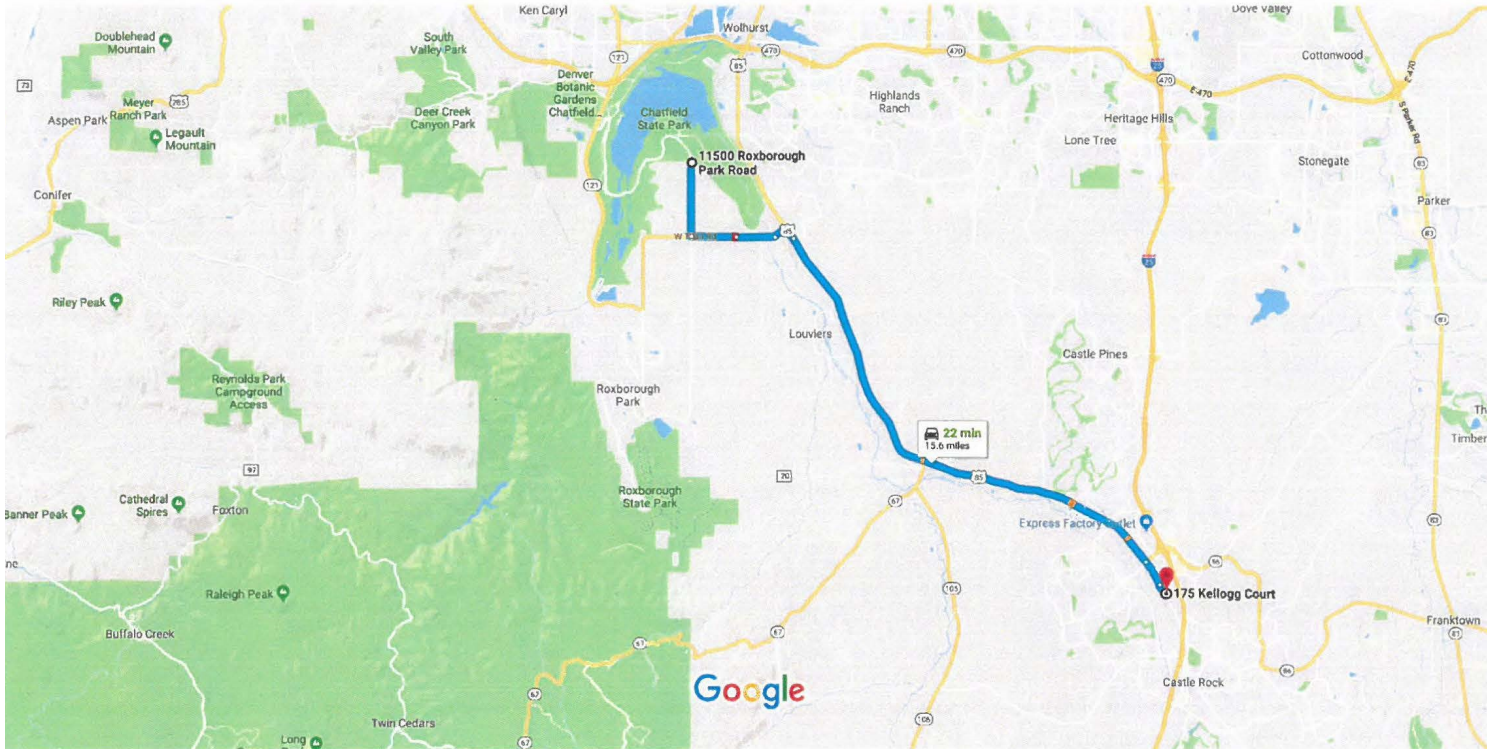

# Chatfield State Park

1/19/2018

11500 Roxborough Park Rd to 175 Kellogg Ct, Castle Rock, CO 80109 - Google Maps

11500 Roxborough Park Rd to 175 Kellogg Ct, Castle Rock, CO 80109

Drive 15.6 miles, 22 min

Map data ©2018 Google 2 mi

via Santa Fe Dr

22 min

Fastest route, the usual traffic

15.6 miles