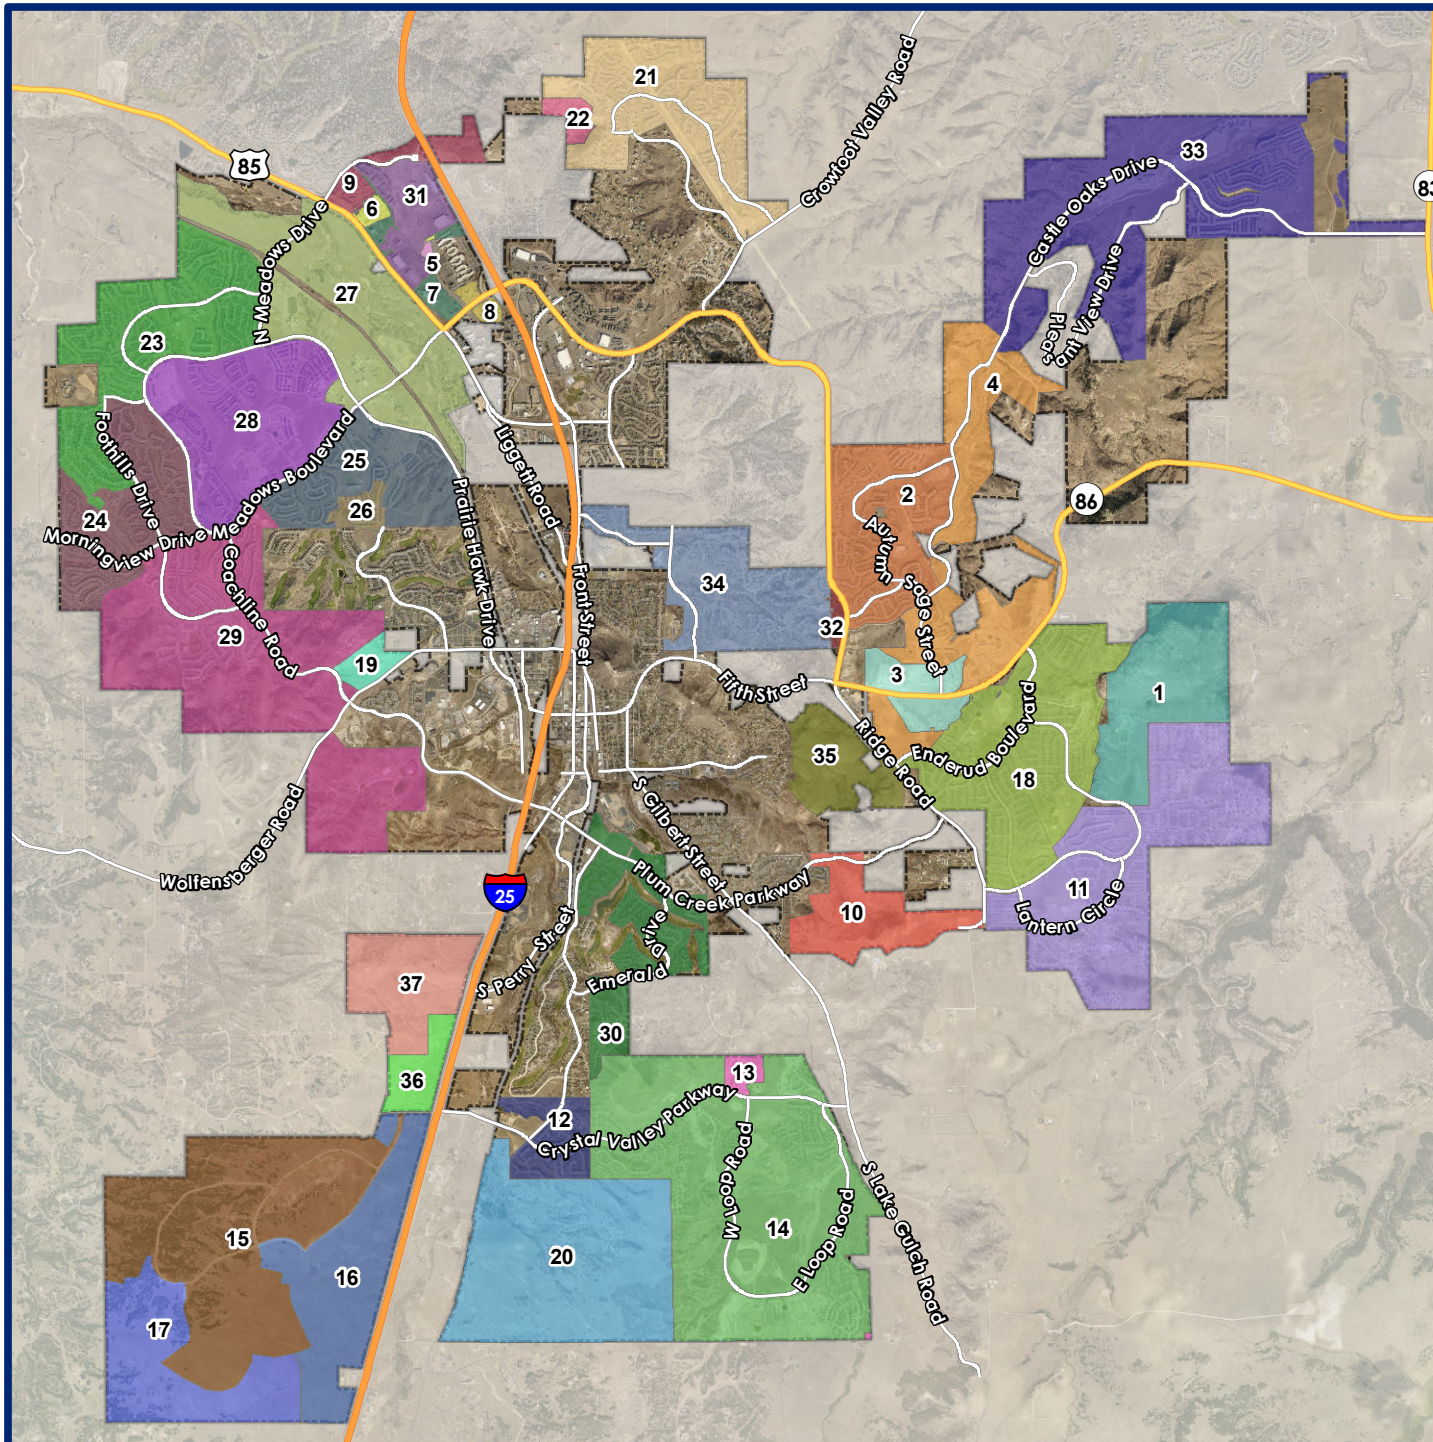

Castle Rock Metro Districts

1. 1 Bella Mesa Metro District
   - 2 Castle Oaks Metro District
   - 3 *Castle Oaks Metro District #2
   - 4 Castle Oaks Metro District #3
   - 5 Castle Pines Comm Metro #1
   - 6 *Castle Pines Comm Metro #2
   - 7 Castle Pines Comm Metro #3
   - 8 Castle Pines Comm Metro #4
   - 9 *Castle Pines Comm Metro #5
   - 10 Castleview Metro District
   - 11 Castlewood Ranch Metro District
   - 12 Crystal Crossing Metro Dist
   - 13 Crystal Valley Metro #1
   - 14 Crystal Valley Metro #2
   - 15 Dawson Ridge Metro #1
   - 16 Dawson Ridge Metro #3
   - 17 Dawson Ridge Metro #4
   - 18 Founders Village Metro District
   - 19 *Hillside at Castle Rock Metro District
   - 20 Lanterns Metro District
   - 21 Maher Ranch Metro #4
   - 22 *Maher Ranch Metro #5
   - 23 Meadows Metro #1
   - 24 Meadows Metro #2
   - 25 Meadows Metro #3
   - 26 Meadows Metro #4
   - 27 Meadows Metro #5
   - 28 Meadows Metro #6
   - 29 Meadows Metro #7
   - 30 *Plum Creek Metropolitan District
   - 31 Promenade at Castle Rock Metropolitan District #3
   - 32 *Villages at Castle Rock Metro #4
   - 33 Villages at Castle Rock Metro #6
   - 34 Villages at Castle Rock Metro #7
   - 35 Villages at Castle Rock Metro #9
   - 36 *Westfield Metro # 1
   - 37 *Westfield Metro #2
2. ☐ Town Limits

* Inactive or Dissolved