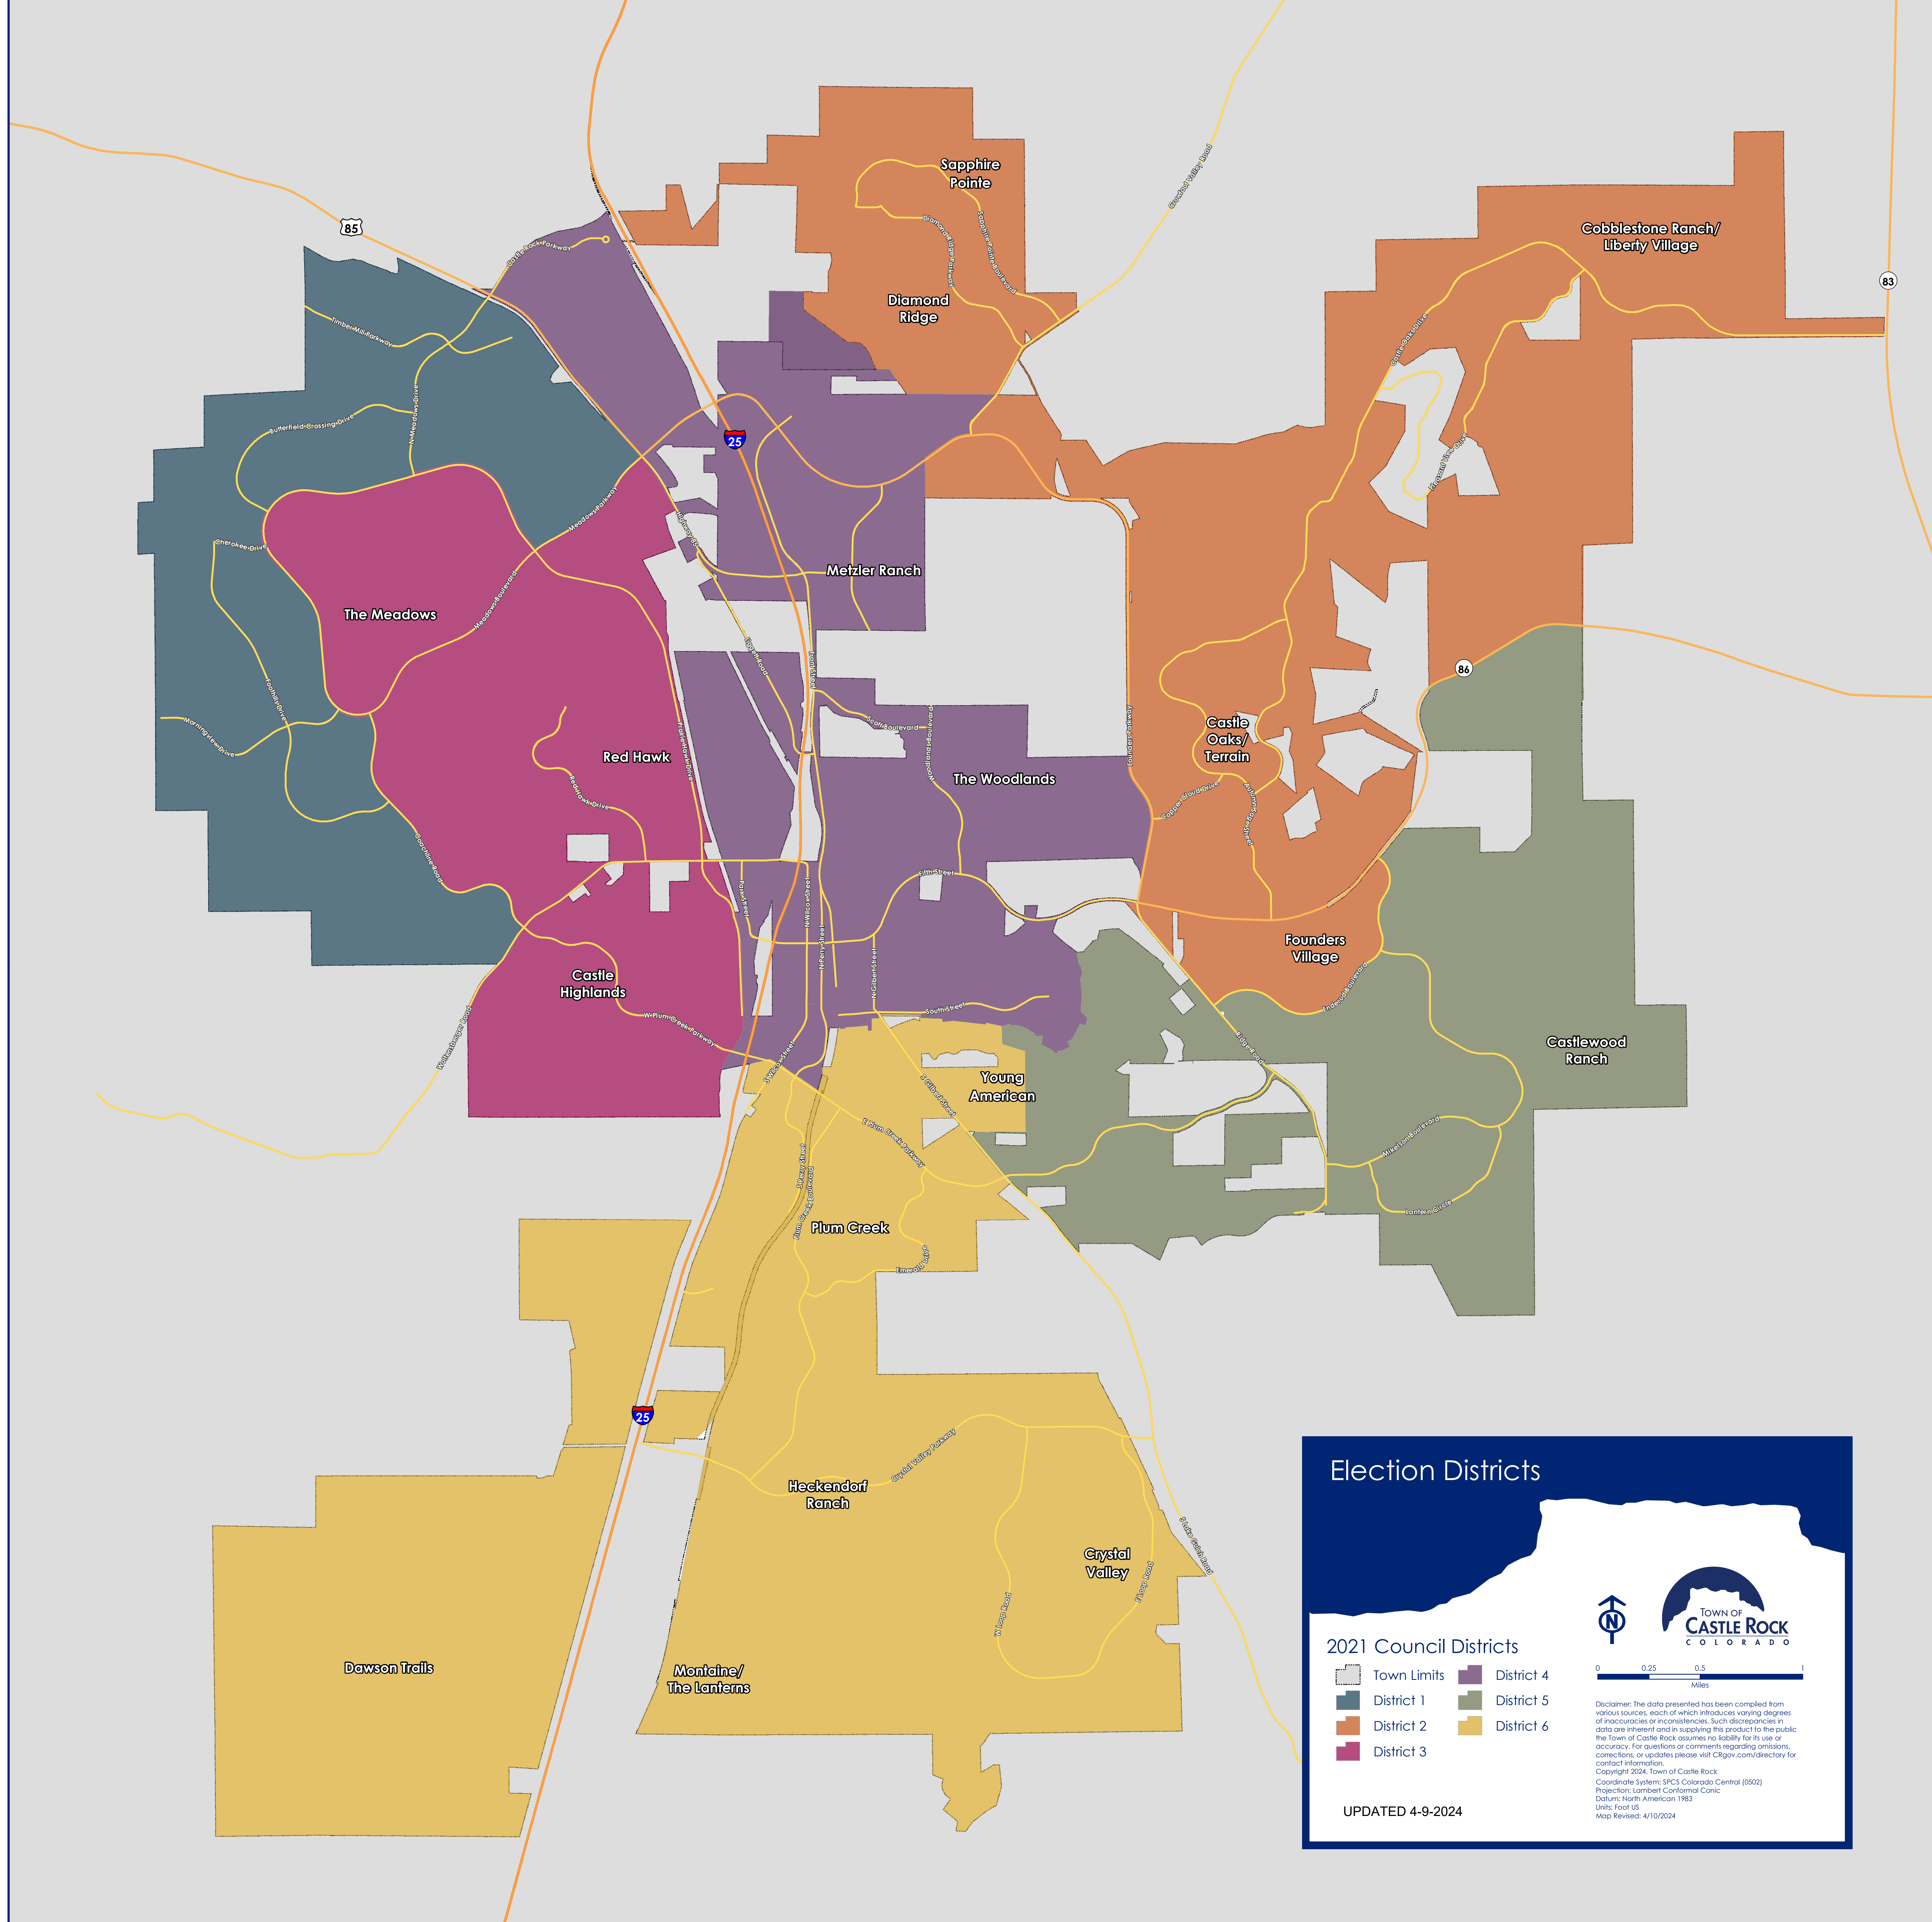

2024 ELECTION DISTRICT MAP

Election Districts

0 0.25 0.5 1
Miles

2021 Council Districts

- Town Limits
- District 1
- District 2
- District 3
- District 4
- District 5
- District 6

Disclaimer: The data presented has been compiled from various sources, each of which introduces varying degrees of inaccuracies or inconsistencies. Such discrepancies in data are inherent and in supplying this product to the public the Town of Castle Rock assumes no liability for its use or accuracy. For questions or comments regarding omissions, corrections, or updates please visit CRgov.com/directory for contact information.
Copyright 2024, Town of Castle Rock
Coordinate System: SPCS Colorado Central (8502)
Projection: Lambert Conformal Conic
Datum: North American 1983
Units: Foot US
Map Revised: 4/10/2024

UPDATED 4-9-2024