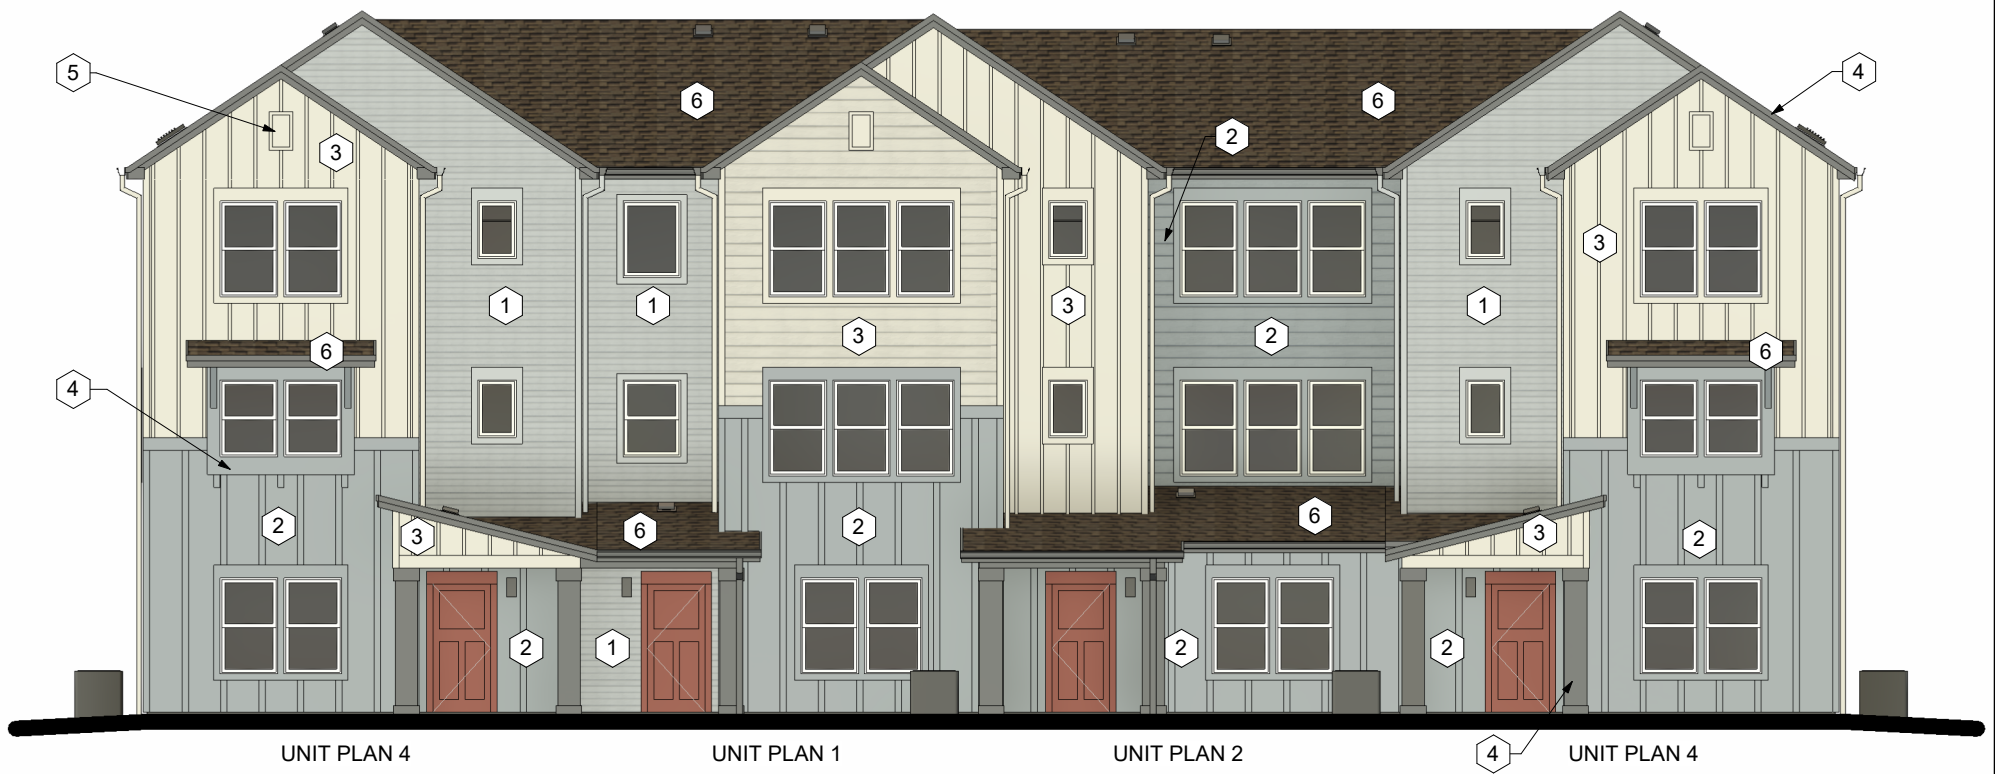

DAWSON TRAILS TOWNHOMES

BRIGHTLAND HOMES

MID-CENTURY MODERN MATERIALS

MID-CENTURY MODERN
SCHEME D

PPG PAINTS					EDWARD'S STONE	GAF
1 8" LAP SIDING & GARAGE DOOR PPG0993-4 GRAY SUIT	2 4" LAP SIDING PPG0993-6 OLD SILK	3 4" LAP SIDING PPG0999-2 RABBITS EAR	4 FASCIA, PANEL SIDING, AND COLUMNS PPG1010-7 ZOMBIE	5 FRONT DOOR & ACCENT PPG1207-6 ALLSPICE	6 BRICK DARK SANDSTONE	7 ROOF DIMENSIONAL ASPHALT SHINGLE WEATHERED WOOD

MID-CENTURY MODERN
SCHEME E

PPG PAINTS					EDWARD'S STONE	GAF
1 8" LAP SIDING & GARAGE DOOR PPG0995-7 STARLESS SKY	2 4" LAP SIDING PPG11-19 DISTANT VALLEY	3 4" LAP SIDING PPG1095-5 CREAMY CARAMEL	4 FASCIA, PANEL SIDING, AND COLUMNS PPG0995-7 STARLESS SKY	5 FRONT DOOR & ACCENT PPG1200-7 MINCEMEAT	6 BRICK DARK IRONSPOT	7 ROOF DIMENSIONAL ASPHALT SHINGLE CHARCOAL

MID-CENTURY MODERN
SCHEME F

PPG PAINTS					EDWARD'S STONE	GAF
1 8" LAP SIDING & GARAGE DOOR PPG1008-7 STONES THROW	2 4" LAP SIDING PPG1028-4 SMOKY SLATE	3 4" LAP SIDING PPG1113-3 NORTHERN LANDSCAPE	4 FASCIA, PANEL SIDING, AND COLUMNS PPG1008-7 STONES THROW	5 FRONT DOOR & ACCENT PPG1207-6 ALLSPICE	6 BRICK COPPER CANYON	7 ROOF DIMENSIONAL ASPHALT SHINGLE WEATHERED WOOD