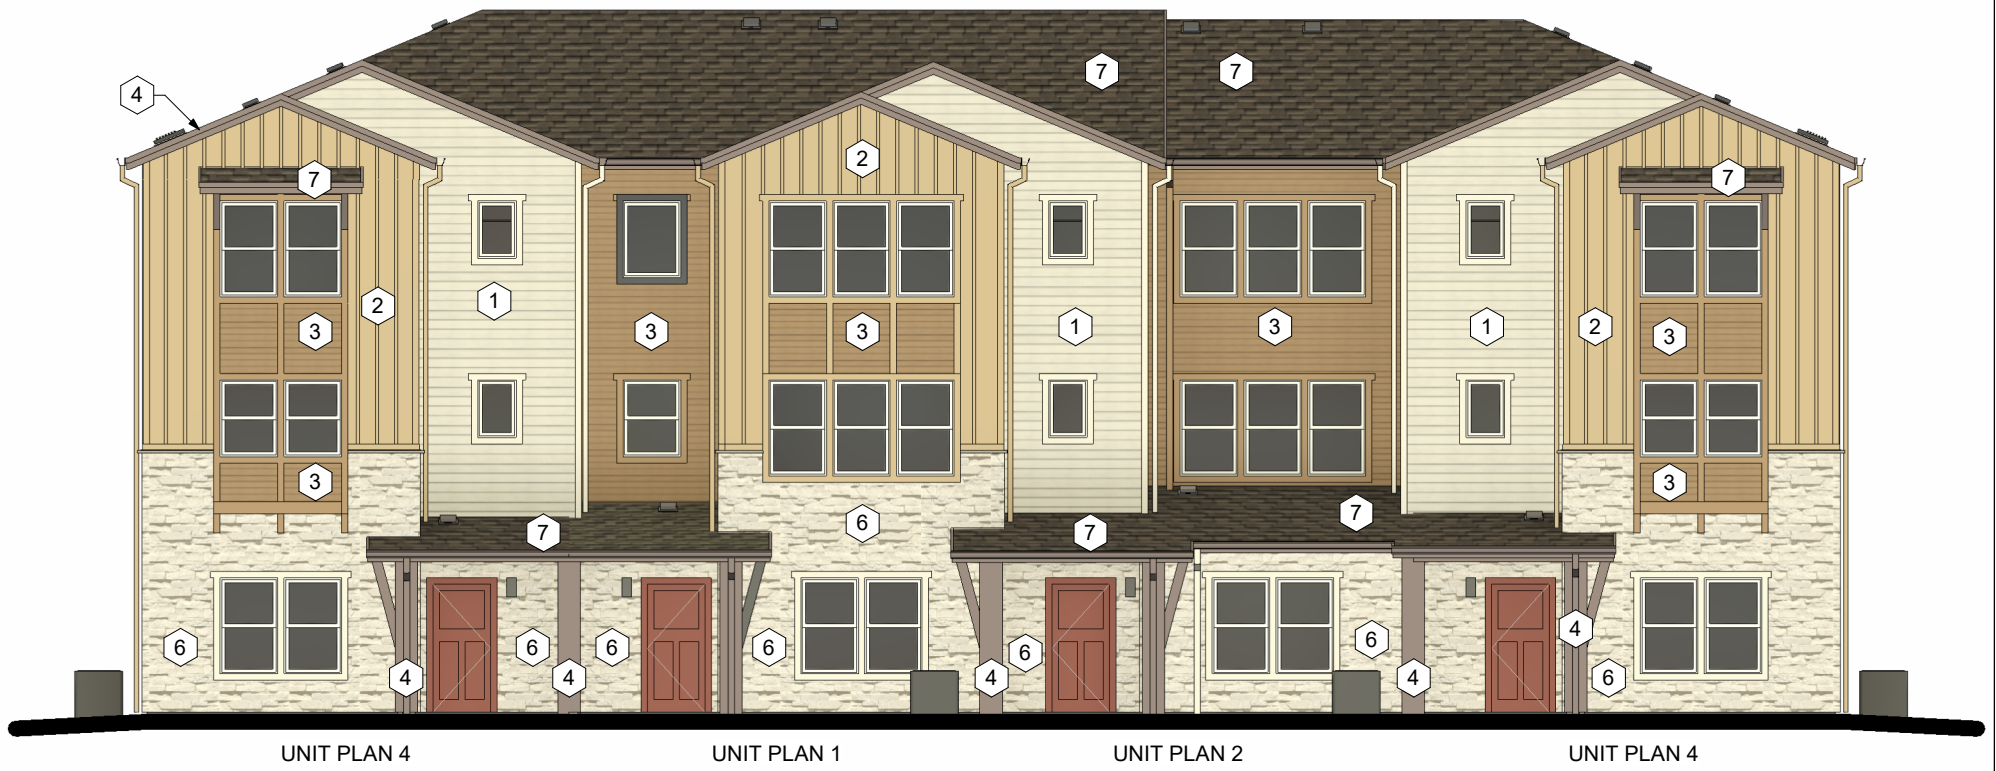

DAWSON TRAILS TOWNHOMES

BRIGHTLAND HOMES

ARTS & CRAFTS MATERIALS

ARTS & CRAFTS
SCHEME G

PPG PAINTS					EDWARD'S STONE	GAF
1	2	3	4	5	6	7
6" LAP SIDING & GARAGE DOOR PPG 1097-2 SOUTHERN BREEZE	BOARD & BATT SIDING PPG 1086-5 EARTHY OCHER	4" LAP SIDING PPG 1086-7 COCOA CUPCAKE	FASCIA, PANEL SIDING, AND COLUMNS PPG1014-6 EAGLE EYE	FRONT DOOR & ACCENT PPG 1059-7 SWEET SPICEBERRY	STONE RAZORLEDGE SOUTHERN CREAM	ROOF DIMENSIONAL ASPHALT SHINGLE MISSION BROWN

ARTS & CRAFTS
SCHEME H

PPG PAINTS					EDWARD'S STONE	GAF
1	2	3	4	5	6	7
6" LAP SIDING & GARAGE DOOR PPG11-26 WILDERNESS	BOARD & BATT SIDING PPG1113-3 NORTHERN LANDSCAPE	4" LAP SIDING PPG0999-5 SWEATER WEATHER	FASCIA, PANEL SIDING, AND COLUMNS PPG1077-7 COFFEE HOUSE	FRONT DOOR & ACCENT PPG1200-7 MINCEMEAT	STONE MULTI 123 FOND DU LAC	ROOF DIMENSIONAL ASPHALT SHINGLE BARKWOOD

ARTS & CRAFTS
SCHEME I

PPG PAINTS					EDWARD'S STONE	GAF
1	2	3	4	5	6	7
6" LAP SIDING & GARAGE DOOR PPG1014-7 BLACK WALNUT	BOARD & BATT SIDING PPG1073-6 DERBY BROWN	4" LAP SIDING PPG1000-2 ROCKY ROAD	FASCIA, PANEL SIDING, AND COLUMNS PPG1010-7 ZOMBIE	FRONT DOOR & ACCENT PPG1200-7 MINCEMEAT	STONE STE GEN DIMENSIONAL TUMBLED	ROOF DIMENSIONAL ASPHALT SHINGLE CHARCOAL