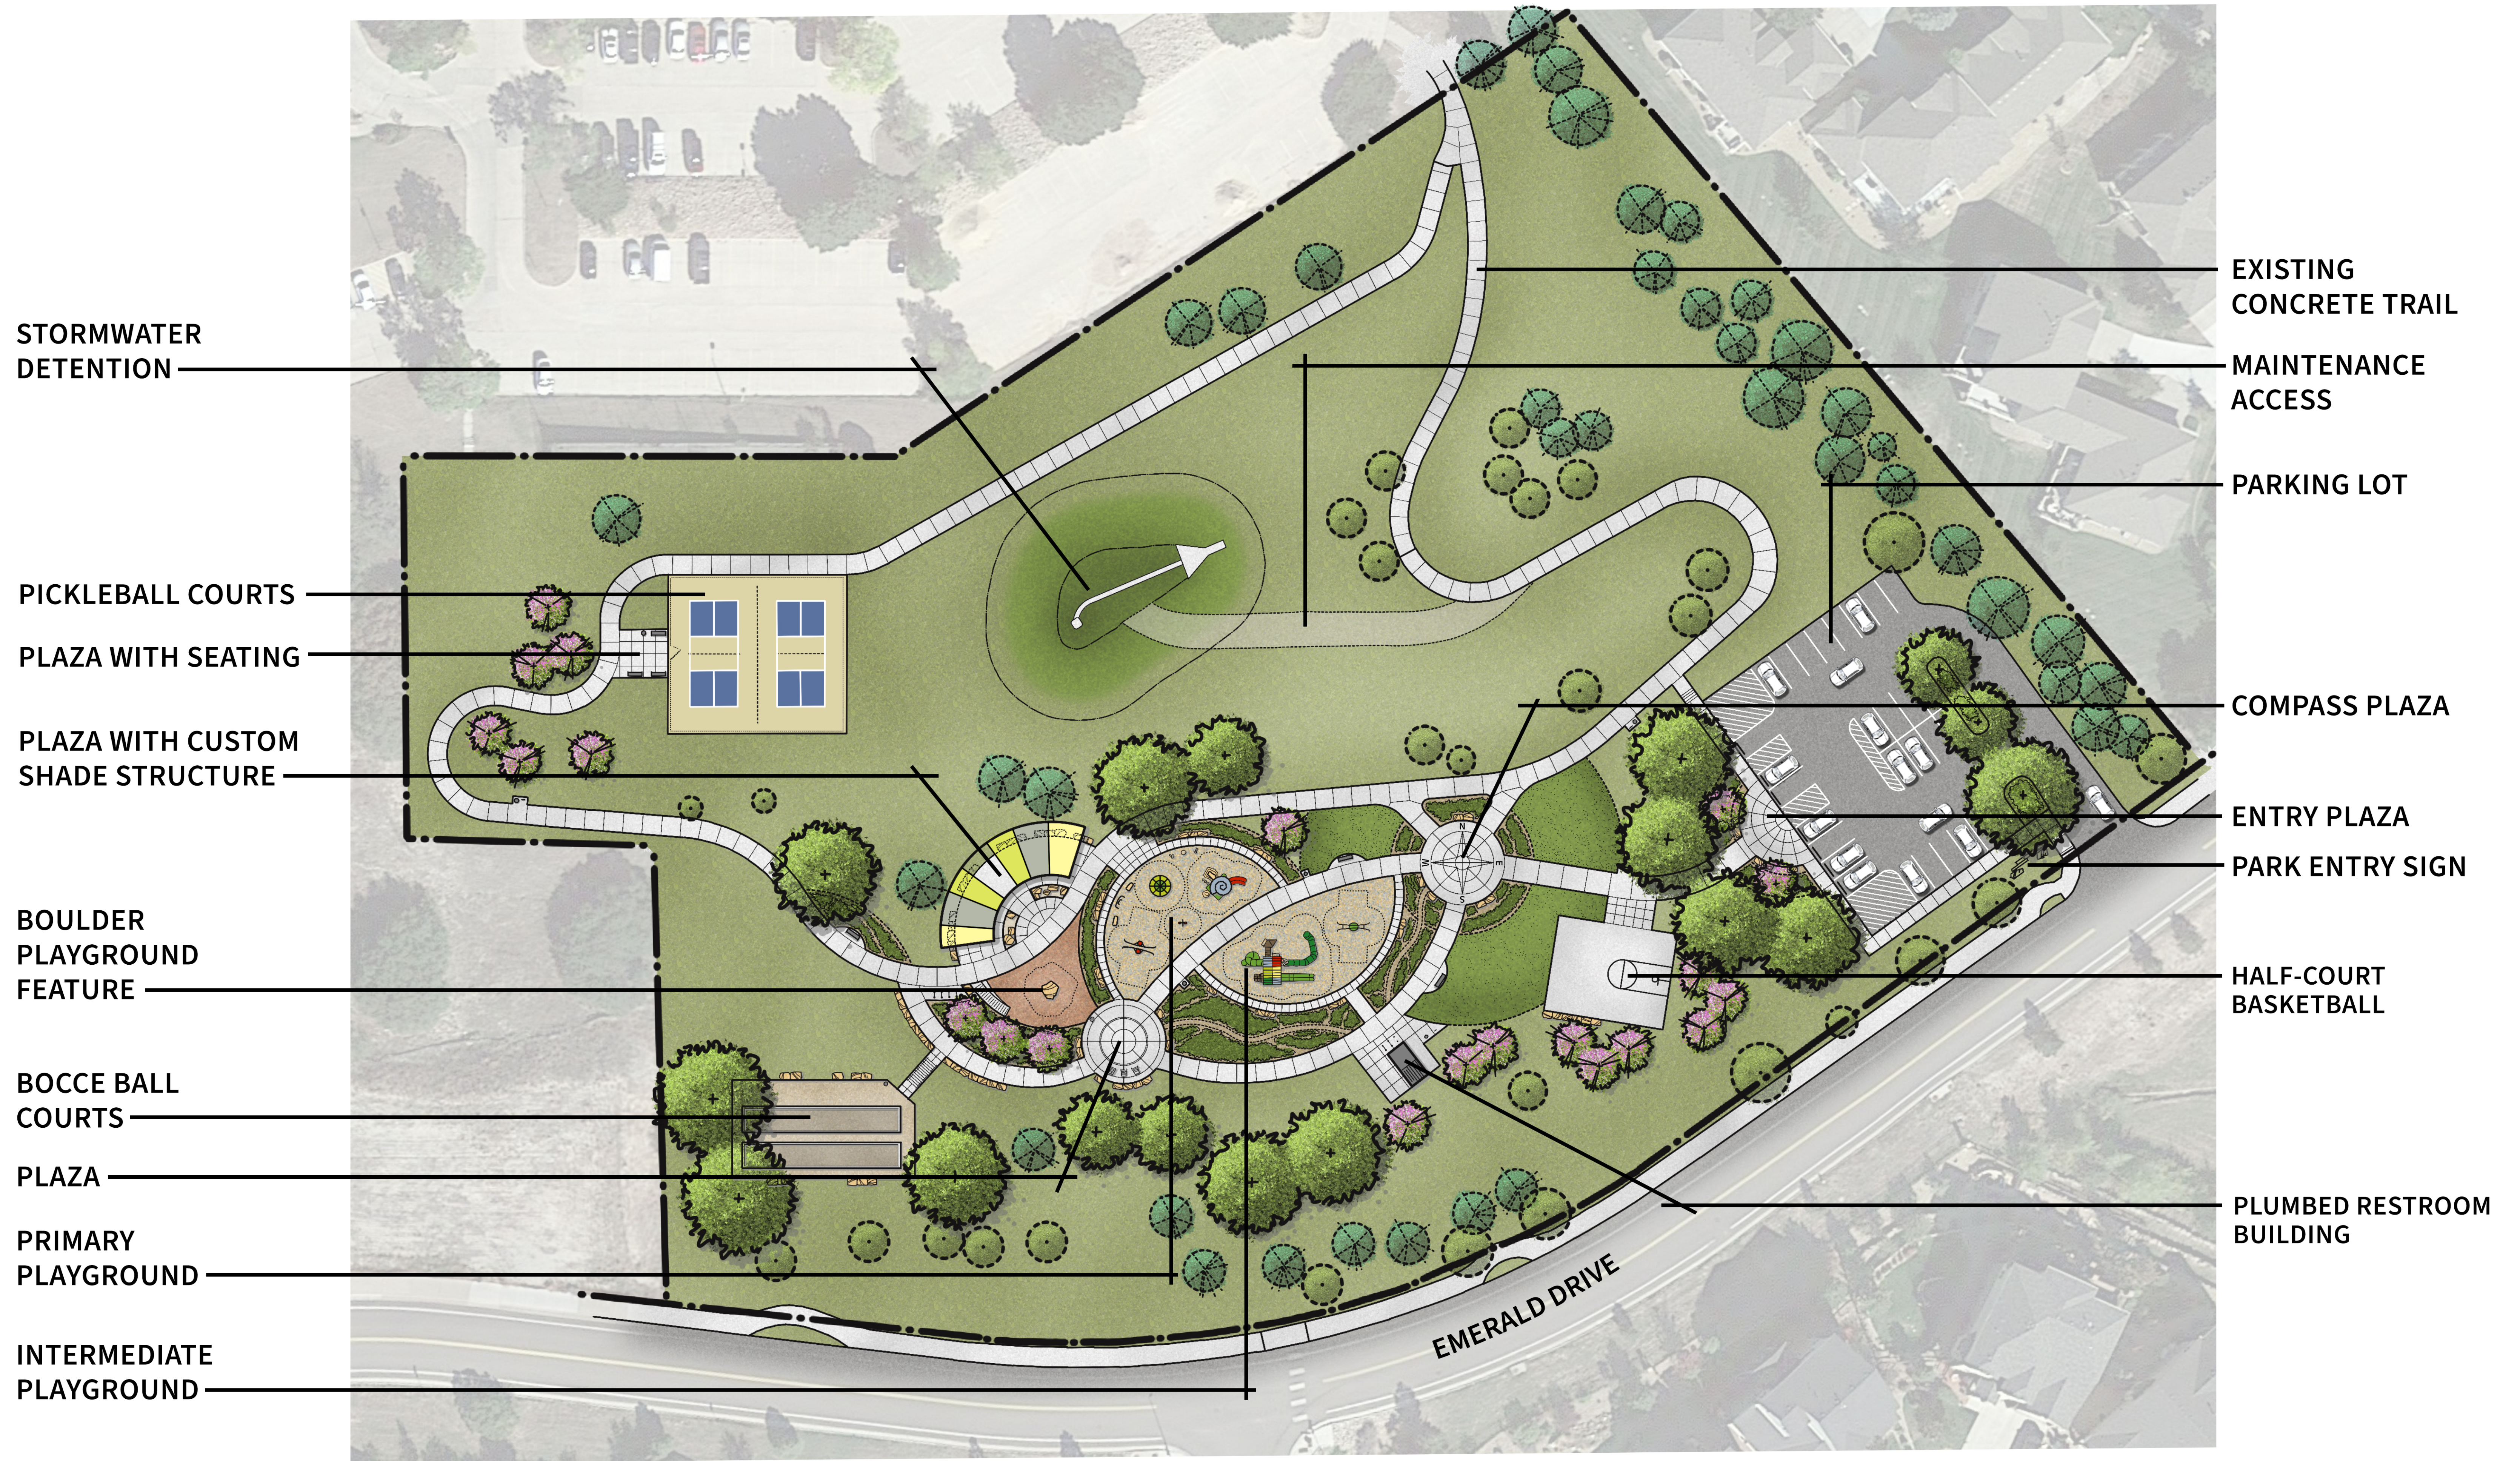

# CONCEPTUAL MASTER PLAN

## PLUM CREEK NORTH NEIGHBORHOOD PARK

CASTLE ROCK, COLORADO