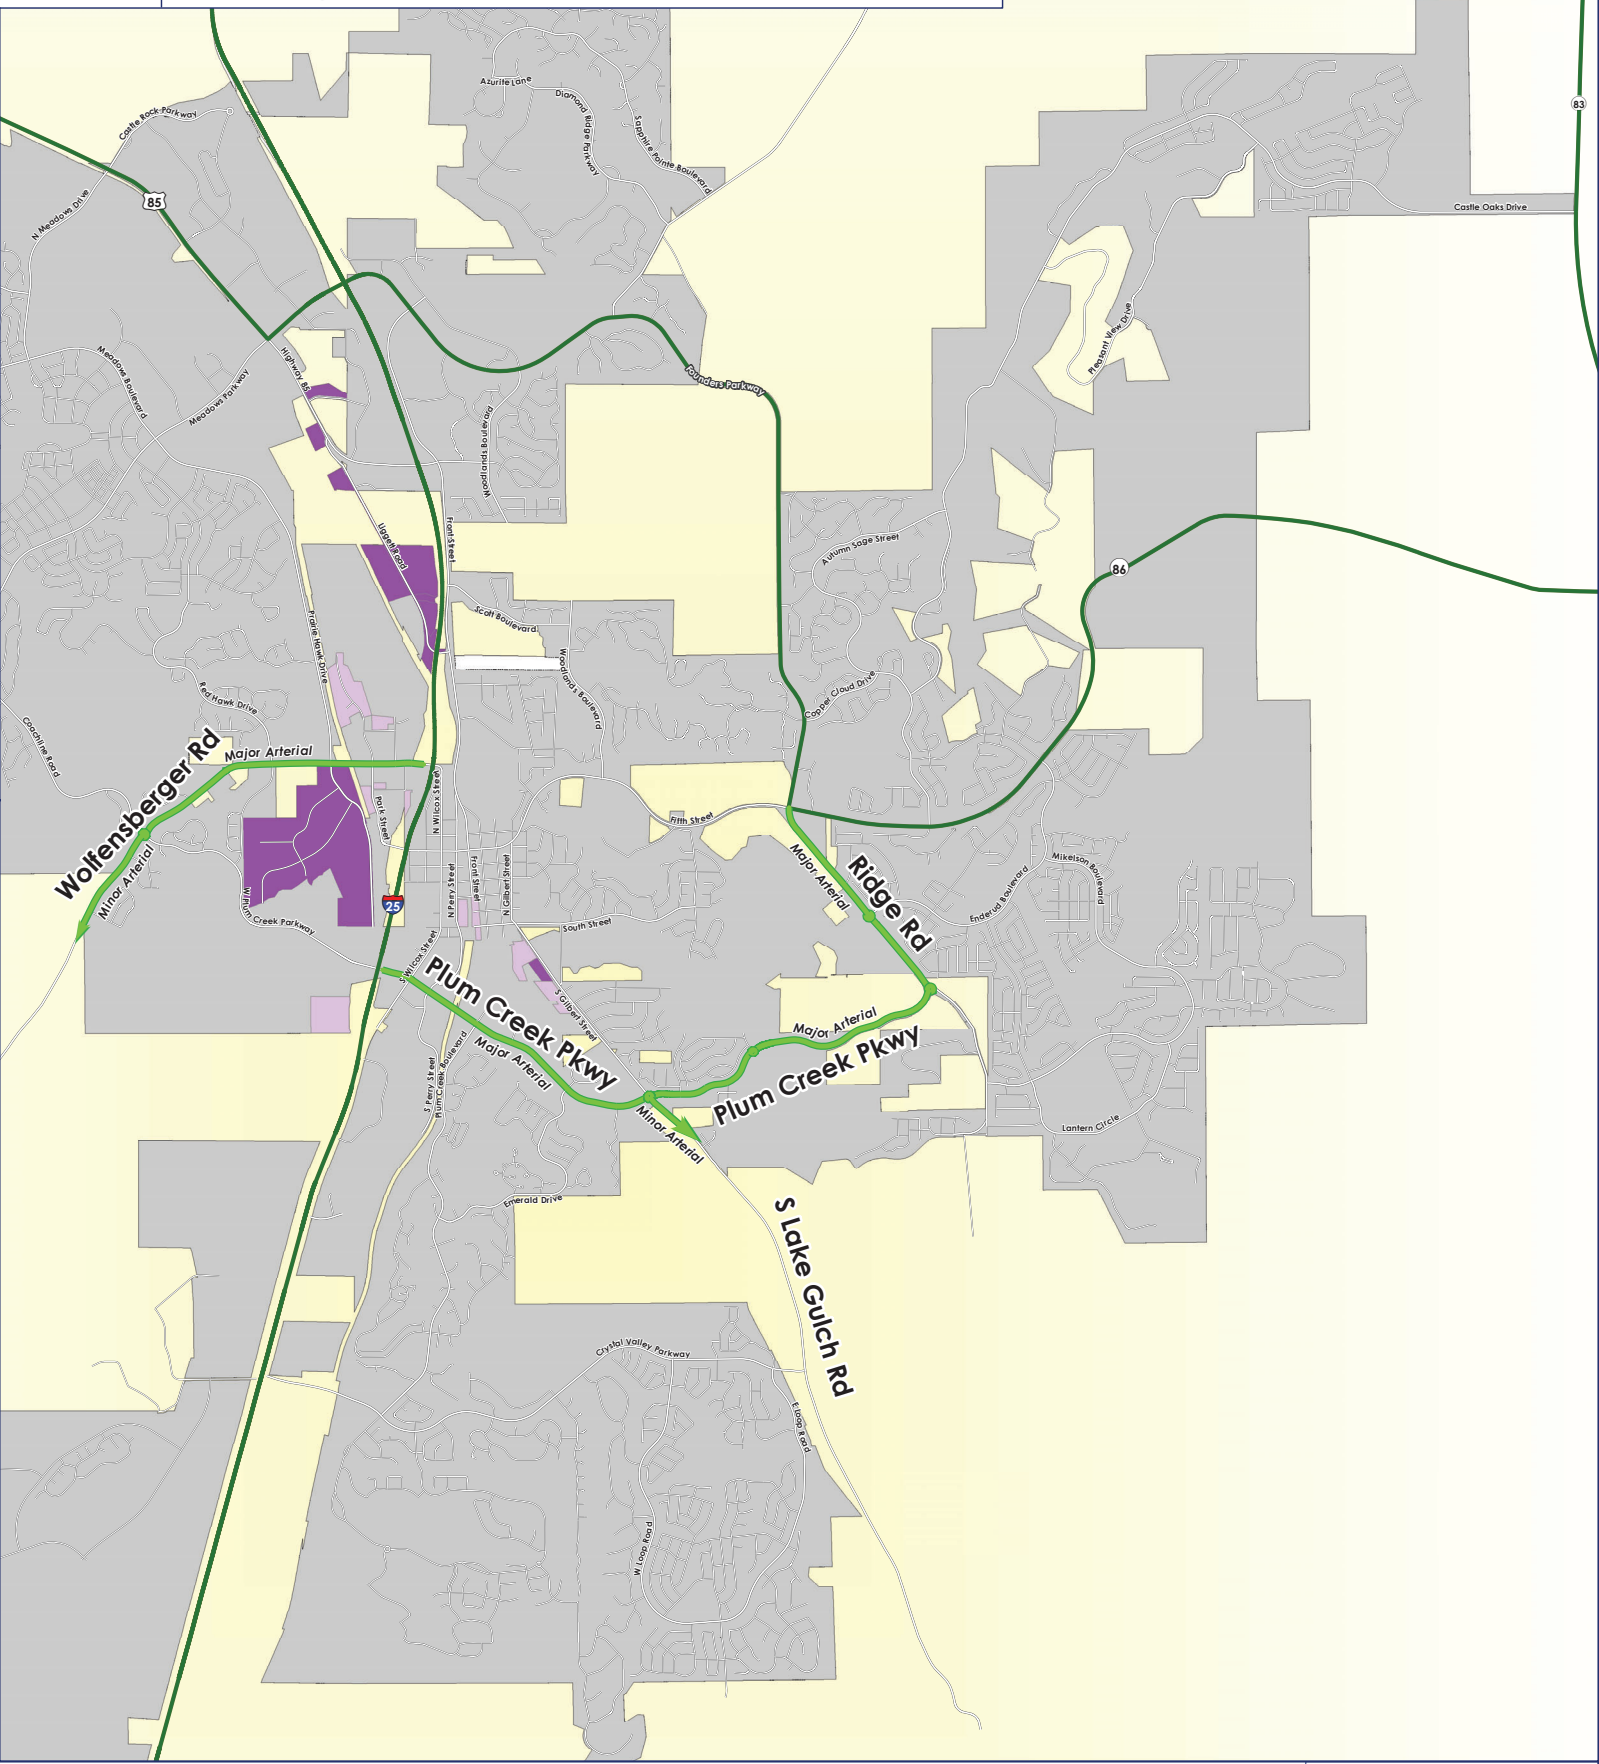

TOWN OF CASTLE ROCK

Designated Truck Routes

Town Truck Routes
Light Industrial Zoning
Town Limits
0   0.5   1   2 Miles

CDOT Managed Truck Routes
General Industrial Zoning