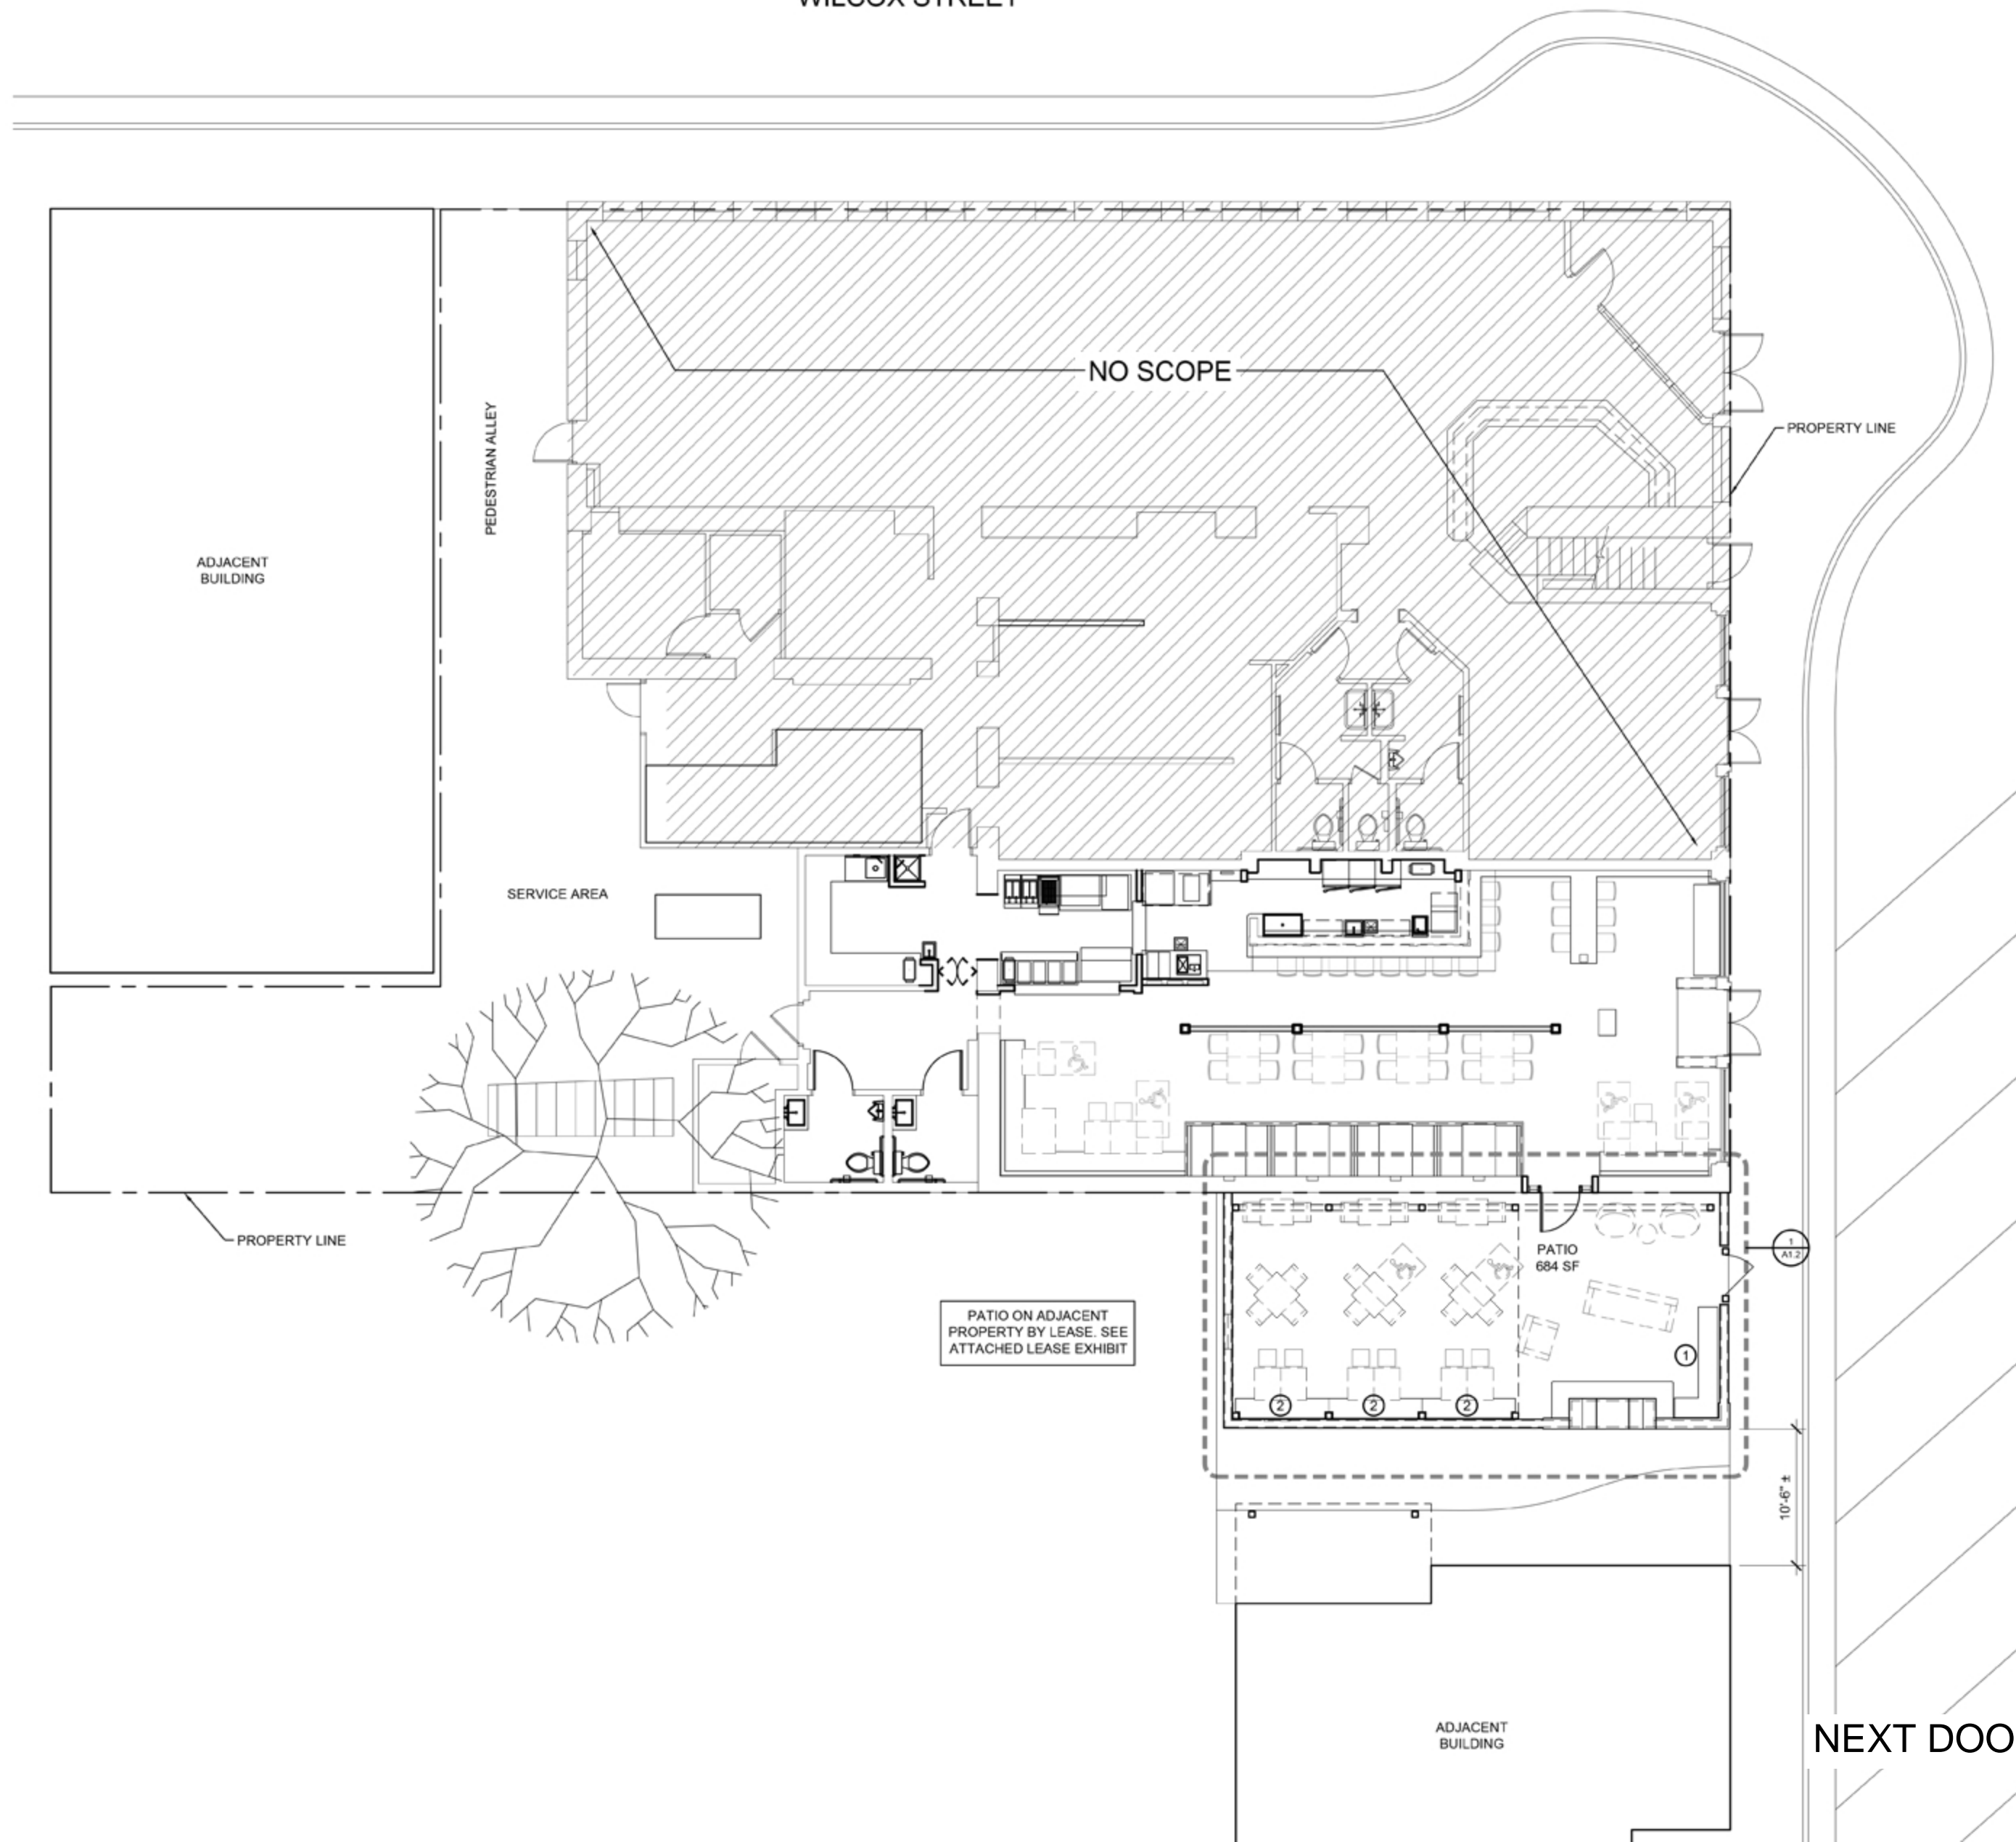

NEXT DOOR BAR

NEXT DOOR
BAR

NEXT DOOR BAR PATIO

NEXT DOOR BAR PATIO

EXISTING STONE USED AS REFERENCE IN SELECTING COLORS

BENJAMIN MOORE 1018 SHABBY CHIC

BENJAMIN MOORE AF-270 TEA ROOM

LYONS SANDSTONE CANYONWOOD RHYOLITE STONE VENEER

WOOD STAIN - MINWAX MESQUITE

NEXT DOOR BAR PATIO

WILCOX STREET

FOURTH STREET

NEXT DOOR BAR PATIO