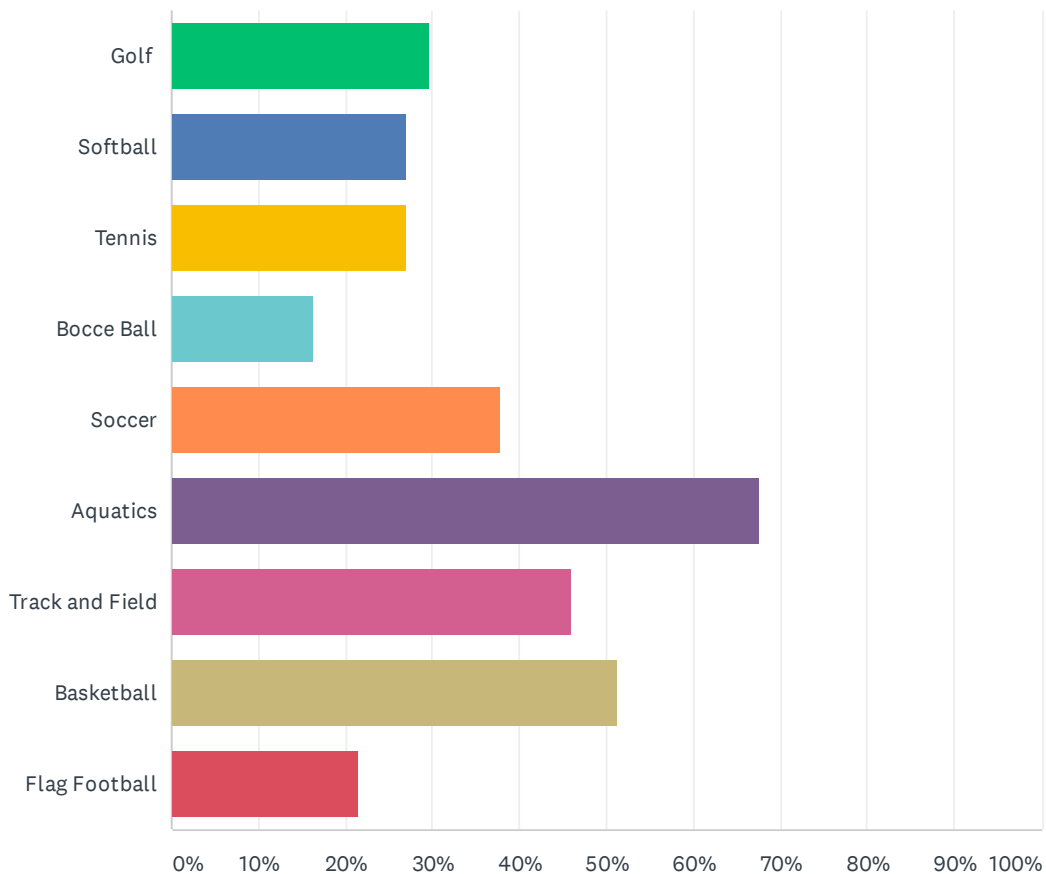

Q3 Have you participated in the Special Olympics? (Contact Rebecca if you would like more information about the Special Olympics.)

Answered: 40 Skipped: 0

ANSWER CHOICES	RESPONSES	
Yes	65.00%	26
No	35.00%	14
Total Respondents: 40		

Q4 The following are some of the options available through the Special Olympics, please check the programs that the participant would be interested in.

Answered: 37 Skipped: 3

ANSWER CHOICES	RESPONSES	
Golf	29.73%	11
Softball	27.03%	10
Tennis	27.03%	10
Bocce Ball	16.22%	6
Soccer	37.84%	14
Aquatics	67.57%	25
Track and Field	45.95%	17
Basketball	51.35%	19
Flag Football	21.62%	8
Total Respondents: 37		