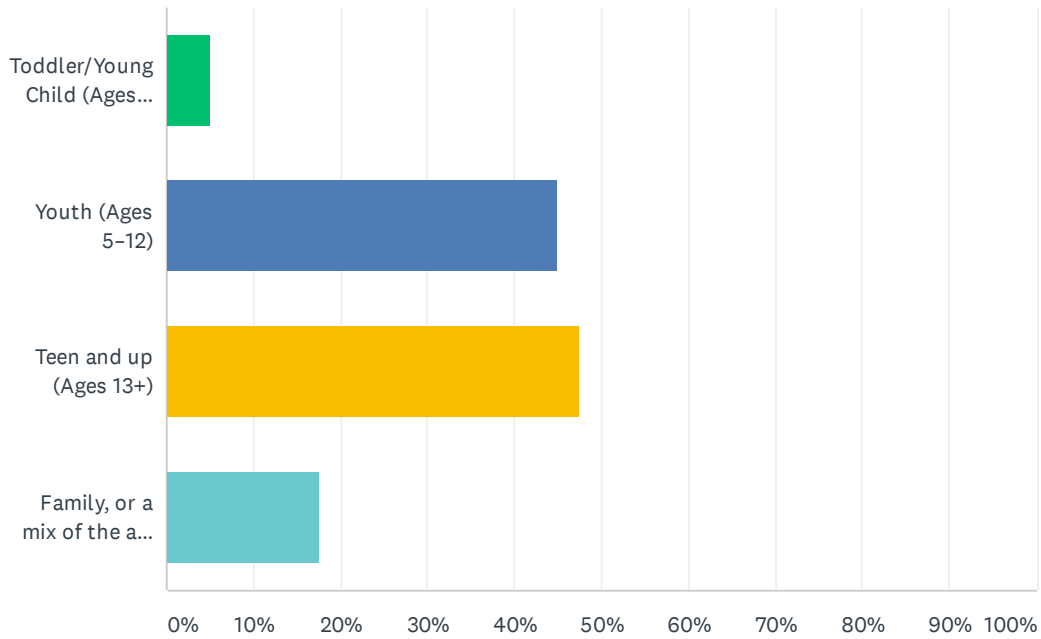

Q1 What age range best describes the participant?

Answered: 40 Skipped: 0

ANSWER CHOICES	RESPONSES	
Toddler/Young Child (Ages 1-4)	5.00%	2
Youth (Ages 5-12)	45.00%	18
Teen and up (Ages 13+)	47.50%	19
Family, or a mix of the ages above	17.50%	7
Total Respondents: 40		