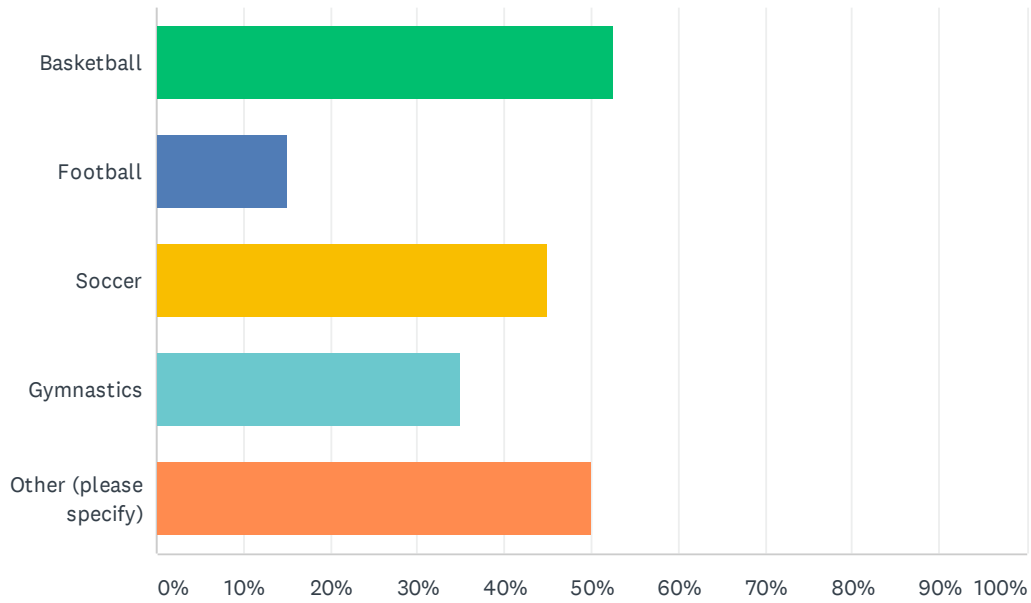

Q1 What age range best describes the participant?

Answered: 40 Skipped: 0

ANSWER CHOICES	RESPONSES	
Toddler/Young Child (Ages 1-4)	5.00%	2
Youth (Ages 5-12)	45.00%	18
Teen and up (Ages 13+)	47.50%	19
Family, or a mix of the ages above	17.50%	7
Total Respondents: 40		

Q2 What type of programs are you interested in?

Answered: 40 Skipped: 0

ANSWER CHOICES	RESPONSES	
Basketball	52.50%	21
Football	15.00%	6
Soccer	45.00%	18
Gymnastics	35.00%	14
Other (please specify)	50.00%	20
Total Respondents: 40		