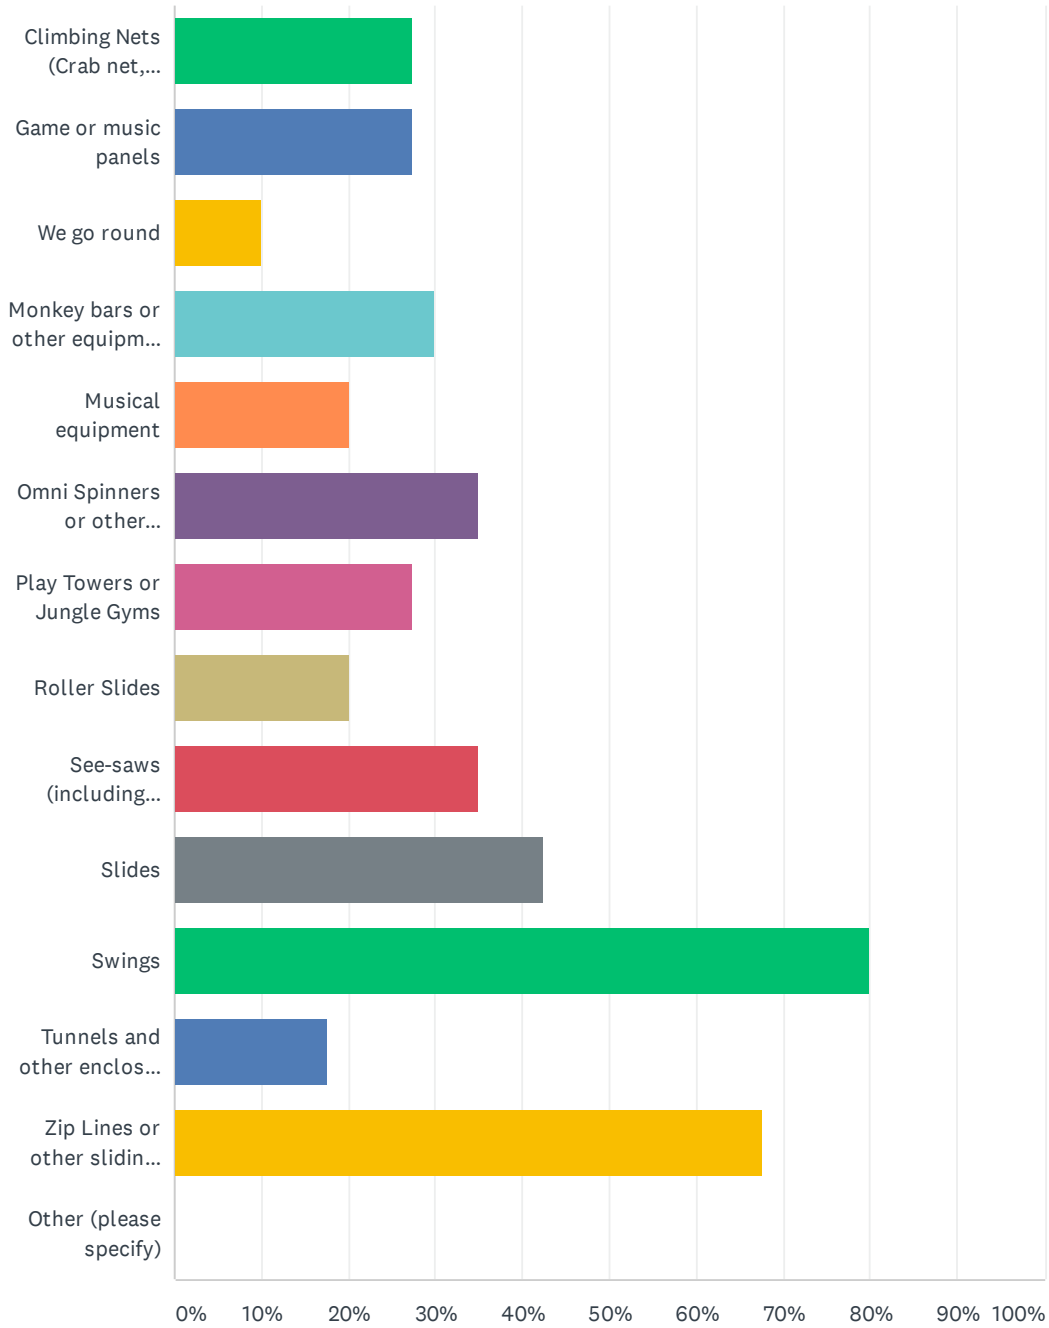

Q11 Please select 3-5 options that are most important to you.

Answered: 40 Skipped: 0

ANSWER CHOICES	RESPONSES	
Accessible parking/easy transitioning from parking lot to playground	20.00%	8
Available Accessible Bathrooms	42.50%	17
Benches or tables	50.00%	20
Challenging or Diverse Playground Equipment	65.00%	26
Drinking Fountains	22.50%	9
Playground Ramps	25.00%	10
Sensory Playground Equipment (musical instruments, spinning equipment, etc.)	50.00%	20
Shaded/Shady Playground Areas	65.00%	26
Type of Playground Surfacing (rubber, tar, grass, wood chips, etc.)	40.00%	16
Other (please specify)	2.50%	1
Total Respondents: 40		

Adaptive Recreation Inclusive Playgrounds Survey

#	OTHER (PLEASE SPECIFY)	DATE
1	Special needs swings	4/9/2020 7:34 PM

Q12 Please select your top 3-5 favorite pieces of playground equipment.

Answered: 40 Skipped: 0