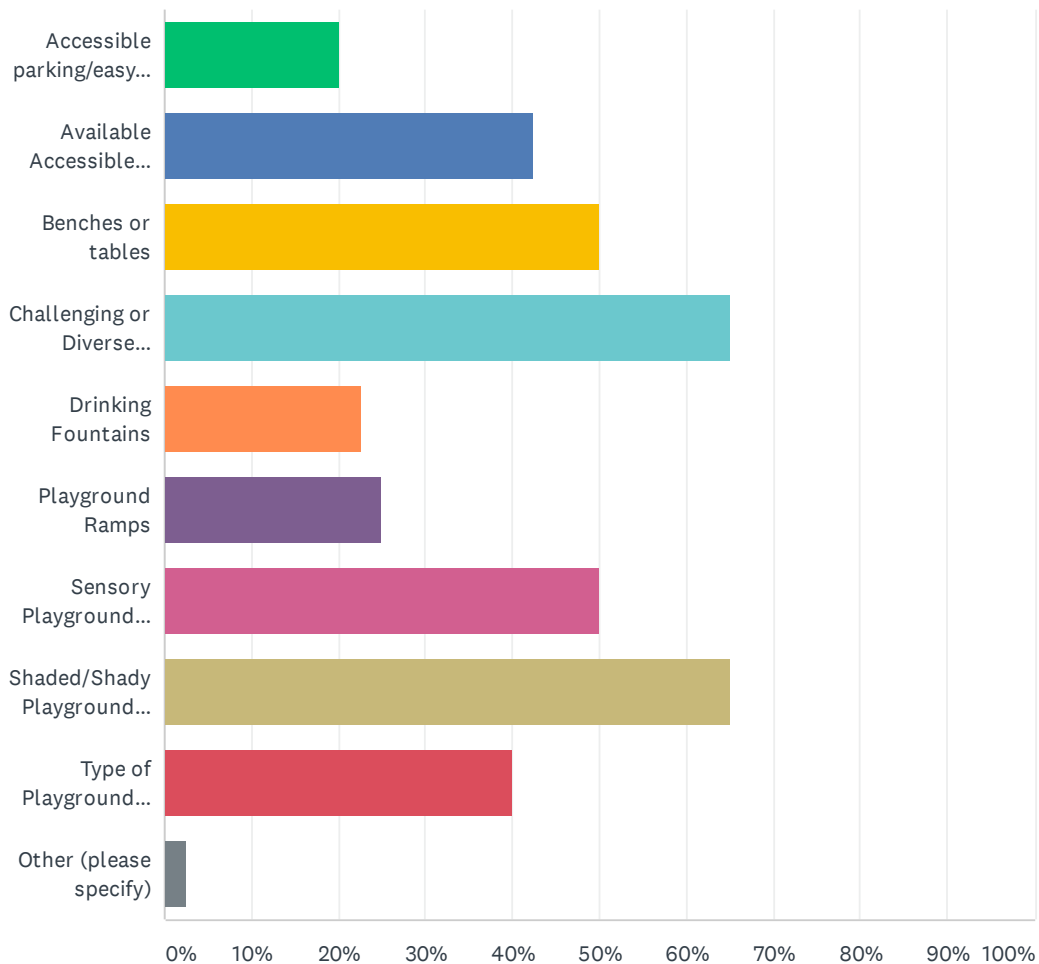

Q11 Please select 3-5 options that are most important to you.

Answered: 40 Skipped: 0

ANSWER CHOICES	RESPONSES	
Accessible parking/easy transitioning from parking lot to playground	20.00%	8
Available Accessible Bathrooms	42.50%	17
Benches or tables	50.00%	20
Challenging or Diverse Playground Equipment	65.00%	26
Drinking Fountains	22.50%	9
Playground Ramps	25.00%	10
Sensory Playground Equipment (musical instruments, spinning equipment, etc.)	50.00%	20
Shaded/Shady Playground Areas	65.00%	26
Type of Playground Surfacing (rubber, tar, grass, wood chips, etc.)	40.00%	16
Other (please specify)	2.50%	1
Total Respondents: 40