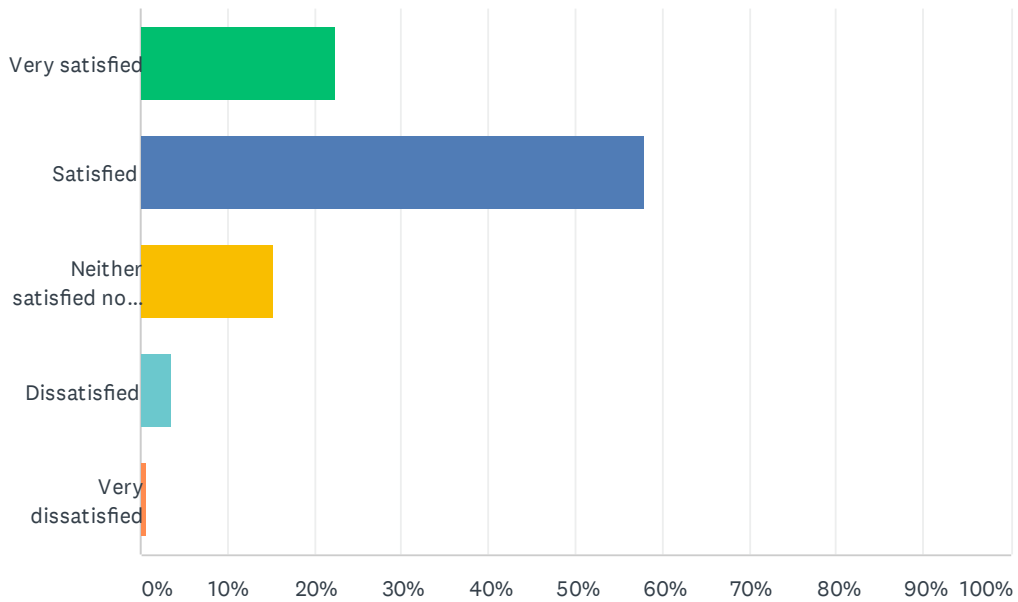

Q2 In general, do you like the direction of the design, as this is how we'd like to proceed.

Answered: 138 Skipped: 3

ANSWER CHOICES	RESPONSES	
Very satisfied	22.46%	31
Satisfied	57.97%	80
Neither satisfied nor dissatisfied	15.22%	21
Dissatisfied	3.62%	5
Very dissatisfied	0.72%	1
TOTAL		138