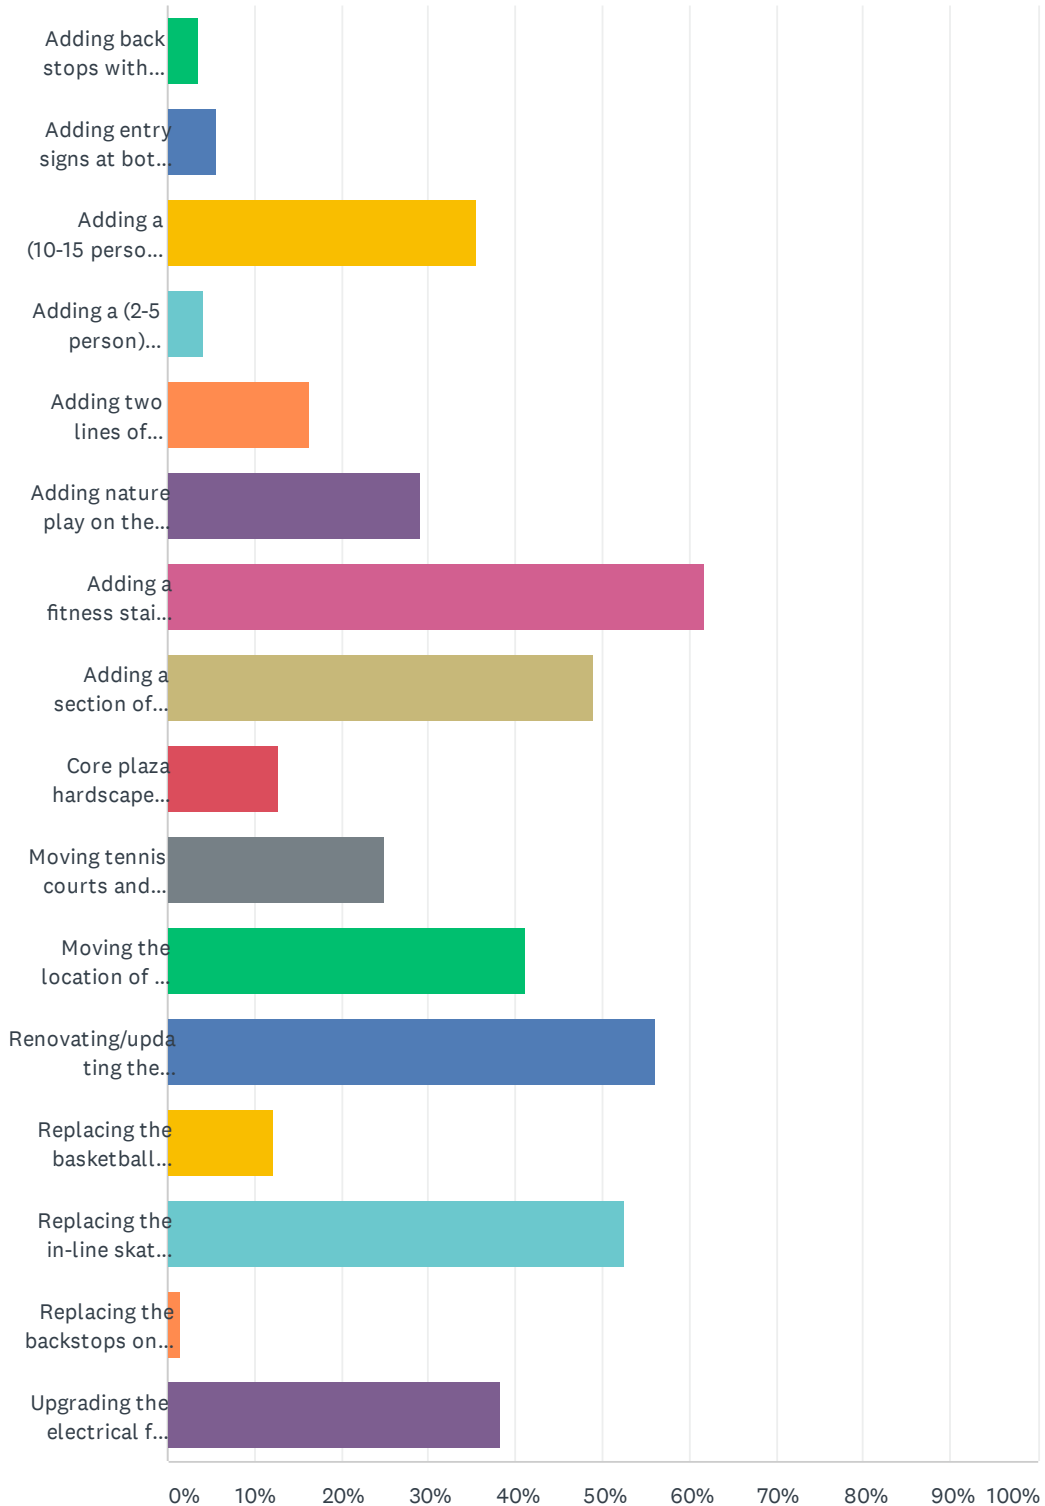

Q1 Here's some design items incorporated into the plan based on the above feedback. Please select the top five items you would like to see prioritized for the 2021 renovation.

Answered: 141 Skipped: 0

Butterfield Crossing Park

Q2 In general, do you like the direction of the design, as this is how we'd like to proceed.

Answered: 138 Skipped: 3

ANSWER CHOICES	RESPONSES	
Very satisfied	22.46%	31
Satisfied	57.97%	80
Neither satisfied nor dissatisfied	15.22%	21
Dissatisfied	3.62%	5
Very dissatisfied	0.72%	1
TOTAL		138