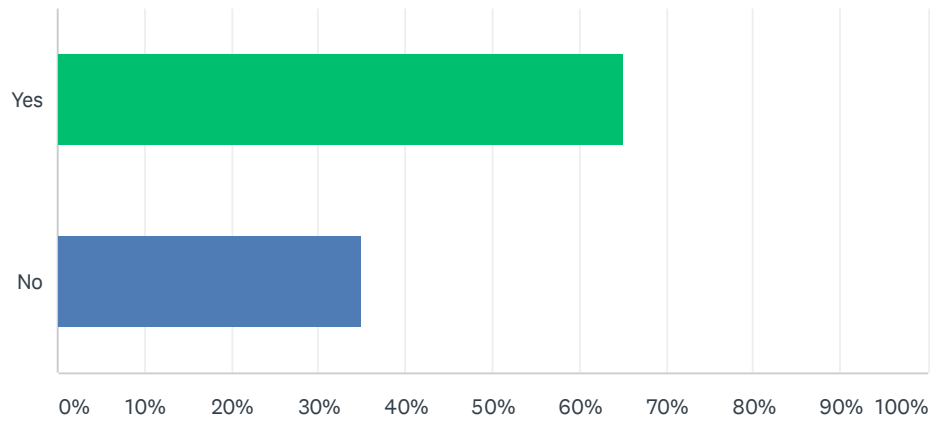

Q6 Would you be interested in the possible inclusion of a Miracle Field (inclusive, sensory-friendly baseball field)?

Answered: 40 Skipped: 0

ANSWER CHOICES	RESPONSES	
Yes	65.00%	26
No	35.00%	14
TOTAL		40