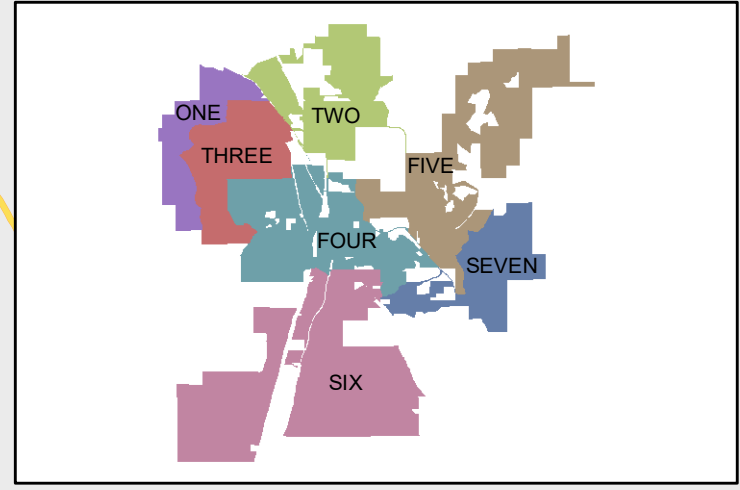

Current Election Districts

Town of Castle Rock Redistricting 2018

Total Voter Count = 45,528
Evenly Divided by 6 Districts = 7,588 per District

Scenario 2A

- District 1=7488
- District 2=8075
- District 3=7766
- District 4=7743
- District 5=7247
- District 6=7209
- Current Election District Boundaries