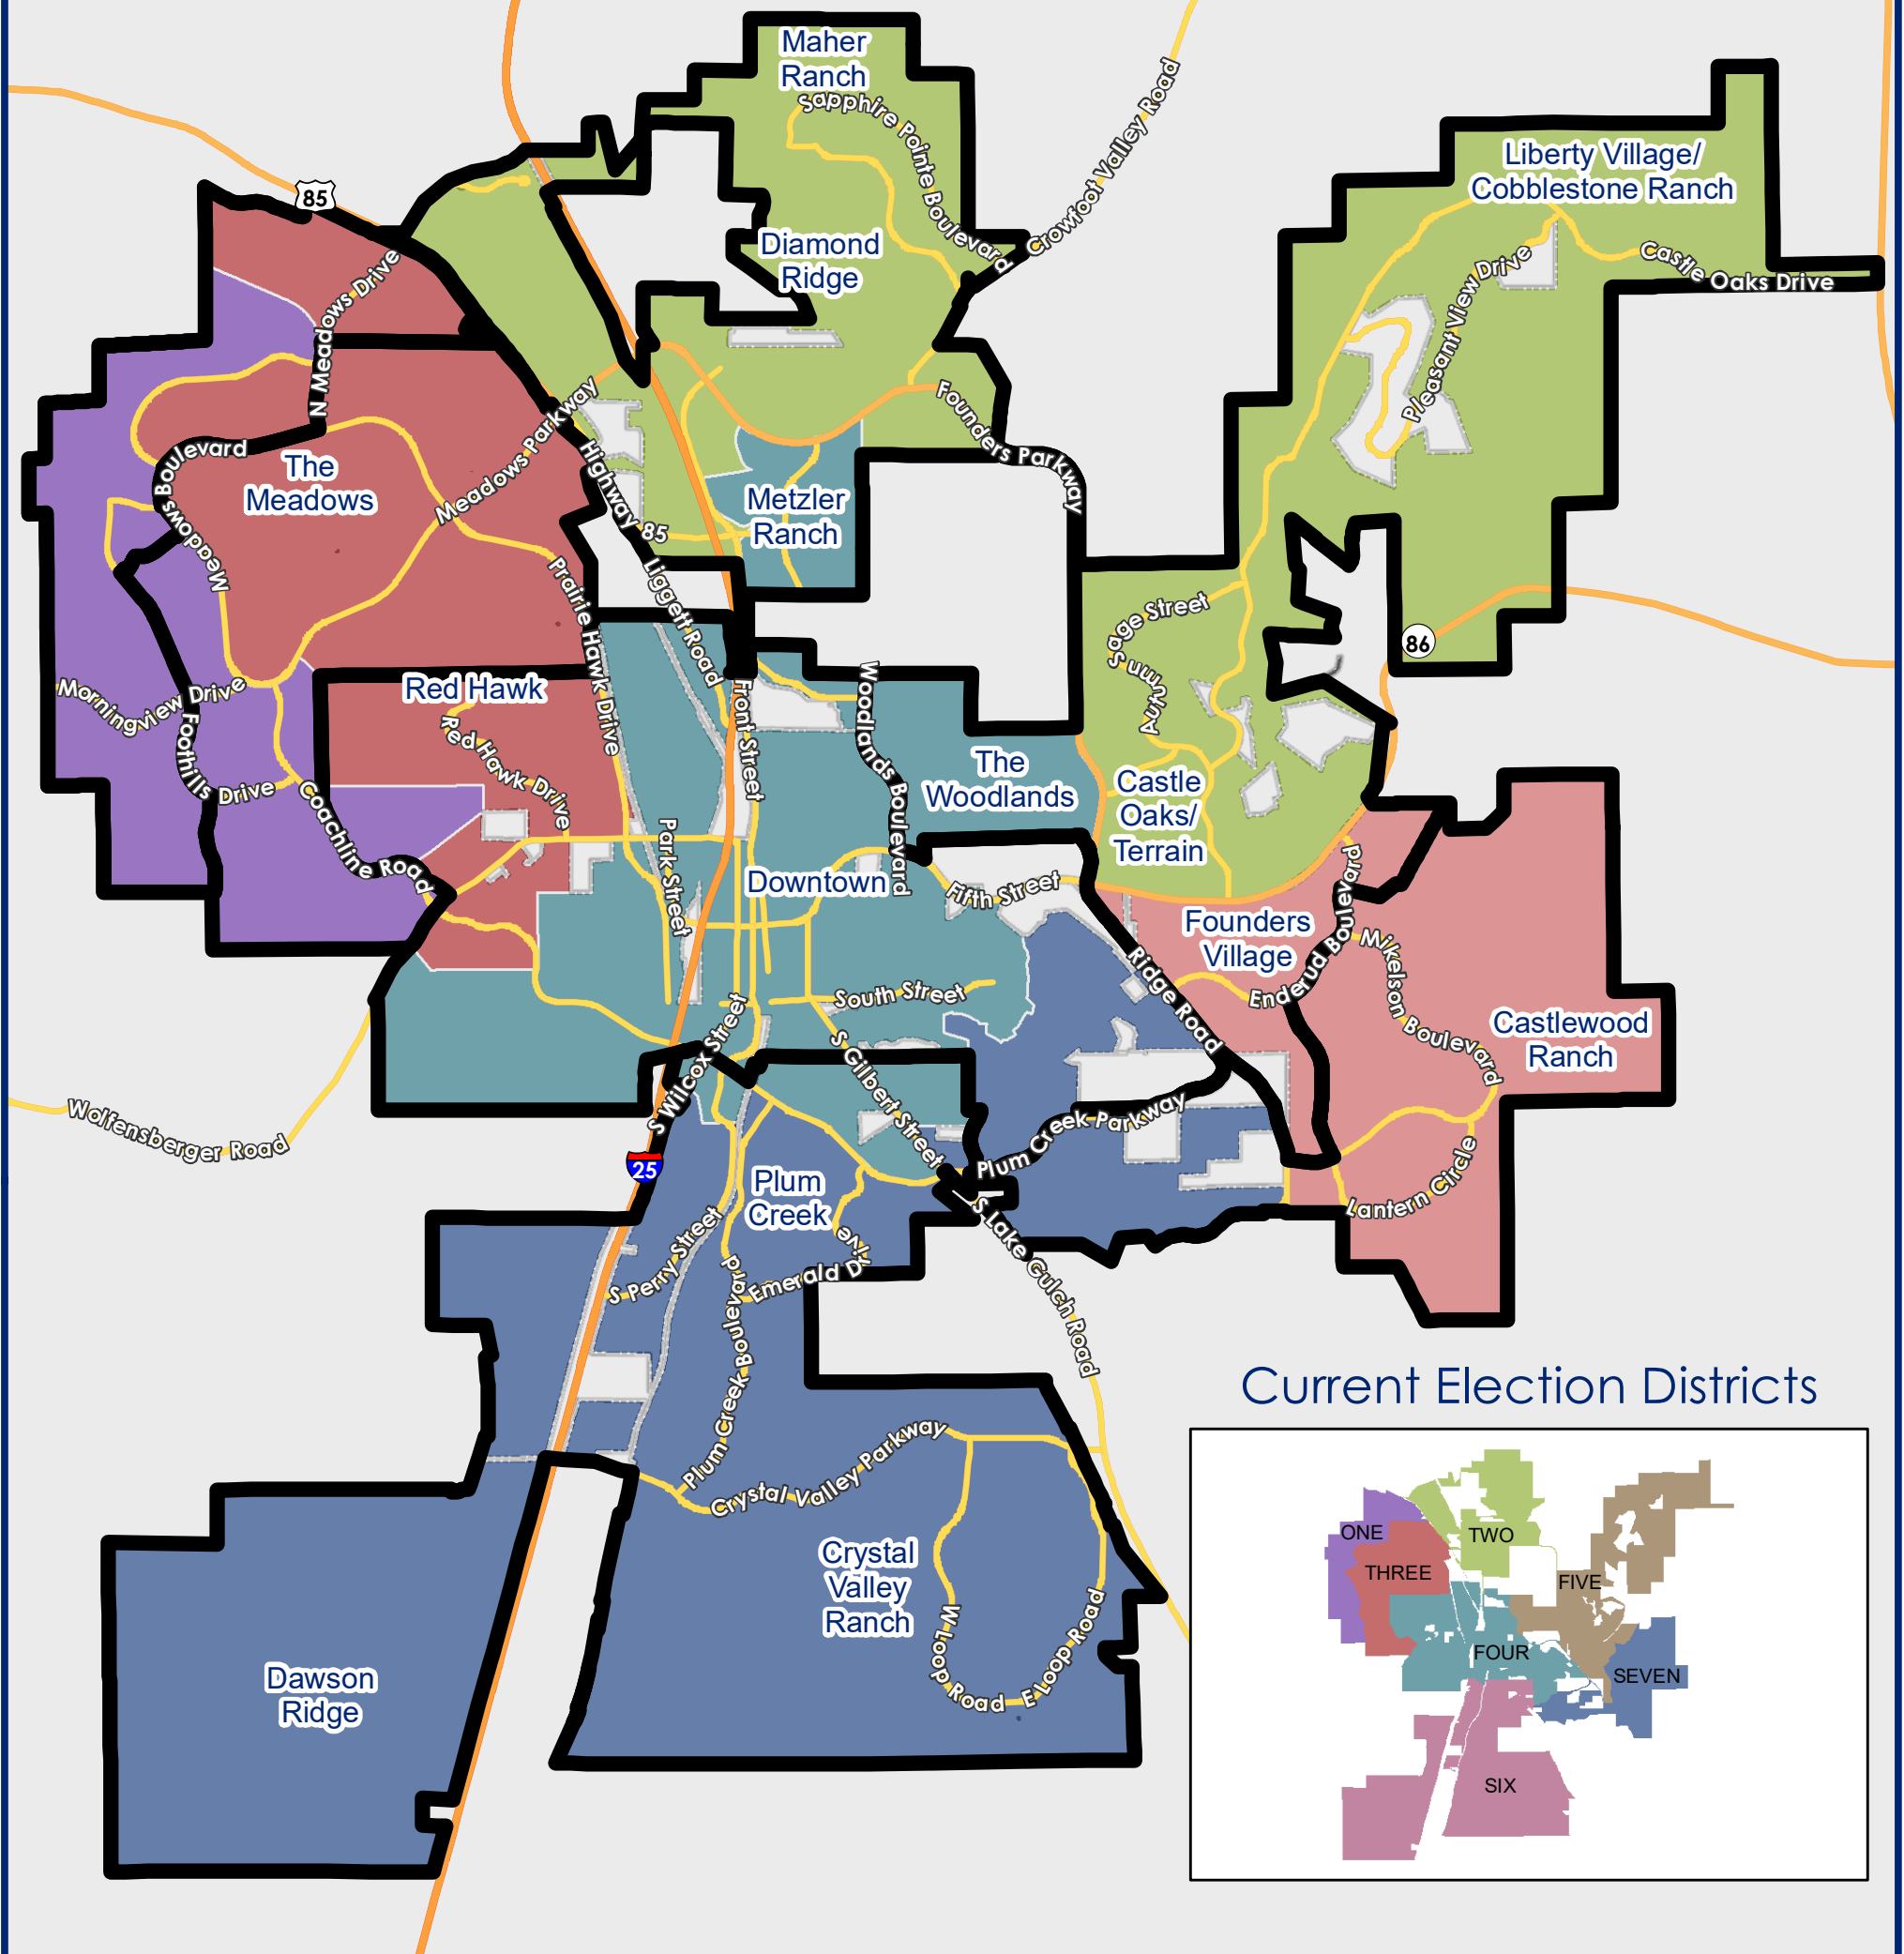

Scenario 2A Verses The Current Election Districts