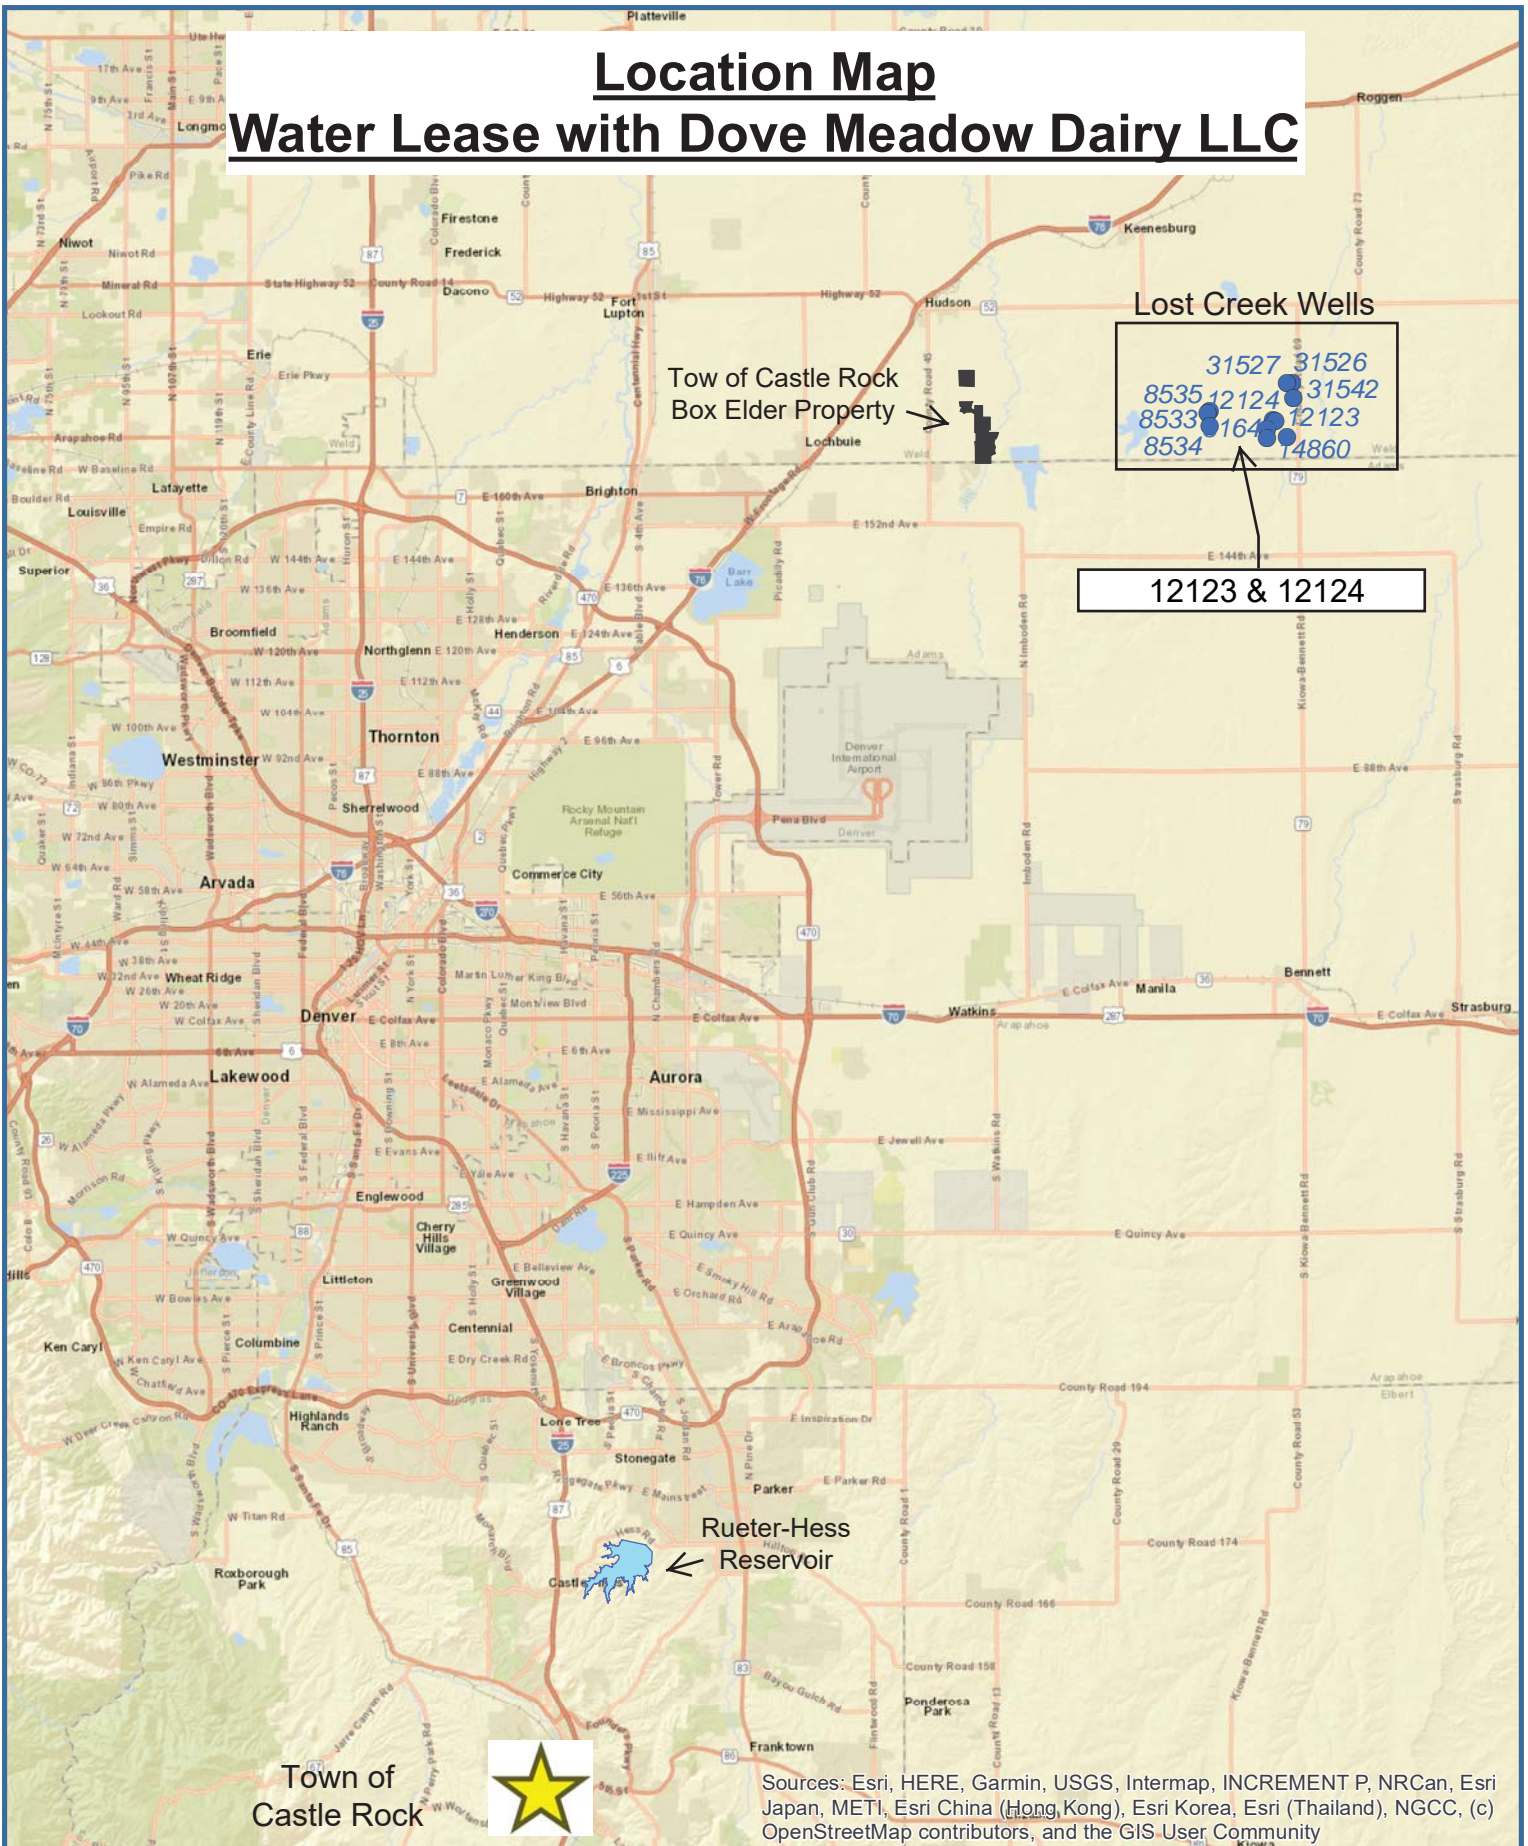

Location Map

Water Lease with Dove Meadow Dairy LLC

Town of
Castle Rock

Sources: Esri, HERE, Garmin, USGS, Intermap, INCREMENT P, NRCan, Esri Japan, METI, Esri China (Hong Kong), Esri Korea, Esri (Thailand), NGCC, (c) OpenStreetMap contributors, and the GIS User Community

0 16,500 33,000 66,000 Feet

Date: 1/21/2022

1 inch = 32,921 feet

**CASTLE ROCK
UTILITIES MAP
(INTERNAL USE ONLY)**